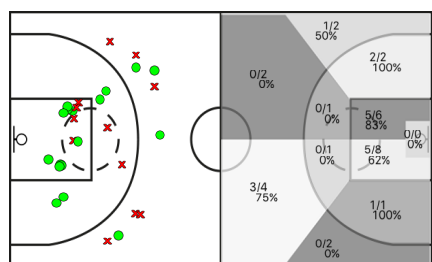

UE Sant Cugat							REBOTS					TAPS			FALTES					
5i	Dr.	JUGADOR	Min	Pts	Tirs 2	Tirs 3	Tirs lliures	T	RD	RO	Asis...	PR	PP	Fv	Co	Esx	Cm	Re	Vi	Va
	5	Robert Cosials	06:32	8	3/3 100%	0/0 0%	2/2 100%	4	1	3	0	0	1	0	0	0	2	1	0/0	10
	8	Arnau Sanahuja	06:30	3	1/1 100%	0/0 0%	1/1 100%	0	0	0	1	1	0	0	0	0	1	1	0/0	5
*	9	Lluís Curto	29:23	7	2/4 50%	1/4 25%	0/0 0%	0	0	0	1	0	2	0	0	0	2	2	0/0	1
*	12	Joaquim Fernández	25:32	4	2/5 40%	0/1 0%	0/0 0%	4	4	0	3	0	2	0	0	0	3	2	0/0	4
*	13	Hernan Olaguibe	28:51	24	7/10 70%	0/0 0%	10/11 90%	9	3	6	0	0	1	1	1	0	2	8	0/0	34
*	14	Alberto Reyes	37:14	16	6/15 40%	0/5 0%	4/7 57%	11	9	2	2	0	1	0	0	0	1	4	1/0	14
	15	Hector Rodríguez	16:21	2	1/2 50%	0/5 0%	0/0 0%	3	3	0	0	1	1	0	0	0	0	1	0/0	0
	17	José Luis Martín	16:40	3	0/3 0%	1/3 33%	0/0 0%	1	1	0	0	1	0	0	0	0	1	2	1/0	1
*	24	Patrick Reyes	25:50	3	0/4 0%	1/3 33%	0/0 0%	5	2	3	1	1	1	0	0	0	1	0	1/0	2
	30	Luca Fowler	07:07	0	0/0 0%	0/0 0%	0/0 0%	1	1	0	0	0	0	0	0	0	1	0	0/0	0
		USC	200:00	0	0/0 0%	0/0 0%	0/0 0%	0	0	0	0	0	0	0	0	0	0	0	0/4	0
			200:00	70	22/47 46%	3/21 14%	17/21 80%	38	24	14	8	4	9	1	1	0	14	21	3/0	71

La Llosa Artés

1, 2 PART