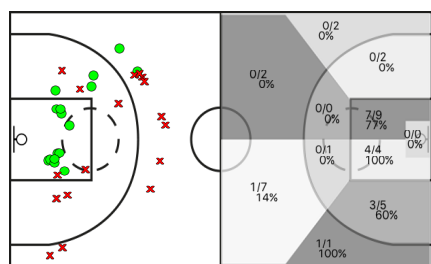

Mataró - Feimat							REBOTS					TAPS			FALTES					
5i	Dr.	JUGADOR	Min	Pts	Tirs 2	Tirs 3	Tirs lliures	T	RD	RO	Asis...	PR	PP	Fv	Co	Esx	Cm	Re	Vi	Va
*	3	Iker Guallar	11:42	4	1/1 100%	0/1 0%	2/2 100%	5	5	0	1	0	1	1	1	0	5	1	0/0	4
*	4	Santi Serratacò	34:21	9	4/9 44%	0/0 0%	1/2 50%	8	7	1	1	0	0	0	1	0	2	3	1/0	12
*	5	Jordi Costa	25:00	13	1/3 33%	3/4 75%	2/2 100%	3	3	0	0	0	2	0	0	0	4	4	0/0	11
	7	Sergi Ventura	04:35	3	0/1 0%	1/1 100%	0/0 0%	0	0	0	1	1	1	0	0	0	3	0	0/0	0
*	8	Rafa Prats	18:59	2	0/1 0%	0/3 0%	2/2 100%	0	0	0	0	1	2	0	1	0	2	3	0/0	-3
	10	Natxo Ariño	32:42	20	3/7 42%	3/4 75%	5/6 83%	0	0	0	1	0	5	0	0	0	1	5	1/0	14
	12	David Romero	31:21	15	6/11 54%	1/1 100%	0/0 0%	10	7	3	0	2	0	0	0	0	2	1	0/0	21
	15	Ferran Tardio	00:00	0	0/0 0%	0/0 0%	0/0 0%	0	0	0	0	0	0	0	0	0	0	0	0/0	0
	17	Marc Coll	18:37	14	4/5 80%	1/1 100%	3/6 50%	3	2	1	1	0	1	0	0	0	3	3	0/0	13
	24	Jordi Serra	04:23	0	0/0 0%	0/0 0%	0/0 0%	0	0	0	0	0	1	0	0	0	0	0	0/0	-1
*	33	Amen Osayande	18:20	11	4/5 80%	1/2 50%	0/0 0%	2	1	1	2	1	1	0	0	0	2	0	1/0	11
		PDM	200:00	0	0/0 0%	0/0 0%	0/0 0%	0	0	0	0	0	0	0	0	0	0	3	0/5	3
			200:00	91	23/43 53%	10/17 58%	15/20 75%	31	25	6	7	5	14	1	3	0	24	20	3/0	82

La Llosa Artés

1, 2 PART