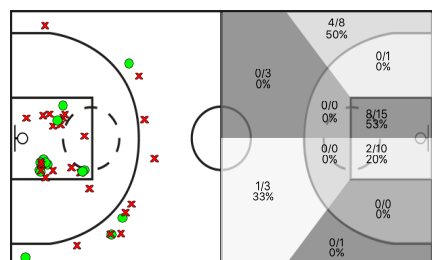

Sant Josep Badalona							REBOTS					TAPS			FALTES					
5i	Dr.	JUGADOR	Min	Pts	Tirs 2	Tirs 3	Tirs lliures	T	RD	RO	Asis...	PR	PP	Fv	Co	Esx	Cm	Re	Vi	Va
	4	Eduard Rodriguez	06:31	2	1/2 50%	0/0 0%	0/0 0%	3	3	0	0	0	0	0	0	0	1	0	0/0	3
*	5	Diego Rodriguez	12:53	1	0/2 0%	0/0 0%	1/1 100%	1	0	1	0	1	0	0	0	0	1	0	0/0	0
	6	C Olivares	27:07	4	0/0 0%	1/4 25%	1/2 50%	1	1	0	2	2	1	0	0	0	2	3	0/0	5
	7	Enric Curto	05:17	1	0/0 0%	0/1 0%	1/2 50%	0	0	0	0	0	0	0	0	0	2	1	0/0	-2
*	8	Joan Arimont	21:19	8	0/2 0%	2/2 100%	2/2 100%	1	1	0	1	1	0	0	0	0	0	1	0/0	10
	9	Francesc Pascal	18:27	16	3/6 50%	3/6 50%	1/2 50%	7	6	1	2	1	0	0	0	0	1	5	2/0	23
*	12	Xavier Gonzàlez	34:57	29	9/12 75%	3/9 33%	2/3 66%	3	2	1	1	0	2	0	0	0	3	3	0/0	21
	13	Didac Cala	00:00	0	0/0 0%	0/0 0%	0/0 0%	0	0	0	0	0	0	0	0	0	0	0	0/0	0
	14	Sergi Rourera	00:00	0	0/0 0%	0/0 0%	0/0 0%	0	0	0	0	0	0	0	0	0	0	0	0/0	0
	15	Alex Molina	17:16	0	0/1 0%	0/0 0%	0/0 0%	4	4	0	1	1	3	0	0	0	1	1	0/0	2
*	23	Pedro Cuesta	28:08	13	5/6 83%	0/3 0%	3/3 100%	10	8	2	3	2	4	0	0	0	4	6	0/0	22
*	55	Joan Carceller	28:05	4	2/4 50%	0/1 0%	0/0 0%	8	5	3	0	1	2	0	0	0	2	1	0/0	7
		SJB	200:00	0	0/0 0%	0/0 0%	0/0 0%	0	0	0	0	0	0	0	0	0	0	2	0/1	2
			200:00	78	20/35 57%	9/26 34%	11/15 73%	38	30	8	10	9	12	0	0	0	17	21	2/0	91

La Llosa Artés

1, 2 PART