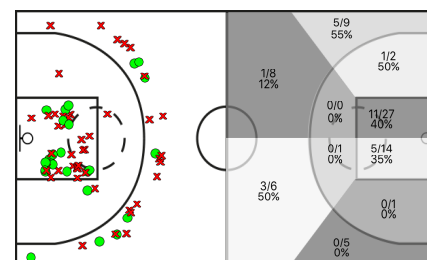

Sant Josep Badalona							REBOTS					TAPS			FALTES					
5i	Dr.	JUGADOR	Min	Pts	Tirs 2	Tirs 3	Tirs lliures	T	RD	RO	Asis...	PR	PP	Fv	Co	Esx	Cm	Re	Vi	Va
	4	Eduard Rodriguez	06:31	2	1/2 50%	0/0 0%	0/0 0%	3	3	0	0	0	0	0	0	0	1	0	0/0	3
*	5	Diego Rodriguez	12:53	1	0/2 0%	0/0 0%	1/1 100%	1	0	1	0	1	0	0	0	0	1	0	0/0	0
	6	C Olivares	27:07	4	0/0 0%	1/4 25%	1/2 50%	1	1	0	2	2	1	0	0	0	2	3	0/0	5
	7	Enric Curto	05:17	1	0/0 0%	0/1 0%	1/2 50%	0	0	0	0	0	0	0	0	0	2	1	0/0	-2
*	8	Joan Arimont	21:19	8	0/2 0%	2/2 100%	2/2 100%	1	1	0	1	1	0	0	0	0	0	1	0/0	10
	9	Francesc Pascal	18:27	16	3/6 50%	3/6 50%	1/2 50%	7	6	1	2	1	0	0	0	0	1	5	2/0	23
*	12	Xavier Gonzàlez	34:57	29	9/12 75%	3/9 33%	2/3 66%	3	2	1	1	0	2	0	0	0	3	3	0/0	21
	13	Didac Cala	00:00	0	0/0 0%	0/0 0%	0/0 0%	0	0	0	0	0	0	0	0	0	0	0	0/0	0
	14	Sergi Rourera	00:00	0	0/0 0%	0/0 0%	0/0 0%	0	0	0	0	0	0	0	0	0	0	0	0/0	0
	15	Alex Molina	17:16	0	0/1 0%	0/0 0%	0/0 0%	4	4	0	1	1	3	0	0	0	1	1	0/0	2
*	23	Pedro Cuesta	28:08	13	5/6 83%	0/3 0%	3/3 100%	10	8	2	3	2	4	0	0	0	4	6	0/0	22
*	55	Joan Carceller	28:05	4	2/4 50%	0/1 0%	0/0 0%	8	5	3	0	1	2	0	0	0	2	1	0/0	7
		SJB	200:00	0	0/0 0%	0/0 0%	0/0 0%	0	0	0	0	0	0	0	0	0	0	2	0/1	2
			200:00	78	20/35 57%	9/26 34%	11/15 73%	38	30	8	10	9	12	0	0	0	17	21	2/0	91

La Llosa Artés

1, 2 PART

3, 4 PART

TOTAL %

Sant Josep Badalona

La Llosa Artés

P1	P2	P3	P4	T
22	11	21	8	62

Sant Josep Badalona