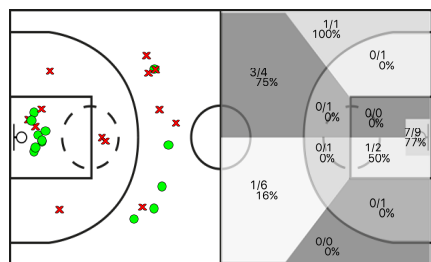

A. E. MINGUELLA

5i	Dr	JUGADOR	Min	Pts	Tiros 2	Tiros 3	Tiros Libres	REBOTES					TAPONES			FALTAS				
								T	RD	RO	Asis...	PR	PP	Fv	Co	Mts	Cm	Re	Vi	Va
	00	CARLOS LOPEZ	00:00	0	0/0 0%	0/0 0%	0/0 0%	0	0	0	0	0	0	0	0	0	0	0	0/0	0
	4	ORIOL TOMEU	20:30	0	0/2 0%	0/1 0%	0/0 0%	2	1	1	3	0	0	0	1	0	1	0	0/0	0
	6	NIL IBAÑEZ	03:09	4	2/2 100%	0/0 0%	0/0 0%	0	0	0	0	0	1	0	0	0	0	0	0/0	3
	7	JOAN LLONGUERAS	16:01	0	0/0 0%	0/1 0%	0/0 0%	2	0	2	1	0	0	0	0	3	0	0/0	-1	
*	8	MARC LOPEZ	22:49	5	1/2 50%	1/5 20%	0/0 0%	1	1	0	0	0	1	0	0	1	0	0/0	-1	
	9	EDUARD ESTEVE	17:11	2	1/6 16%	0/1 0%	0/4 0%	4	3	1	1	0	0	0	0	0	3	0/0	0	
	10	ALBERT VILLALAIN	25:57	6	3/3 100%	0/1 0%	0/0 0%	3	3	0	0	1	0	0	1	0	3	0	0/0	5
*	11	FERRAN HURTADO	20:08	9	2/3 66%	1/1 100%	2/4 50%	4	3	1	1	1	2	0	1	0	4	0/0	13	
*	15	ALBERT NAVARRO	30:38	5	2/5 40%	0/8 0%	1/1 100%	5	5	0	2	1	0	0	1	2	3	0/0	2	
*	16	ORLANDO MENDEZ	22:58	12	6/11 54%	0/0 0%	0/1 0%	3	2	1	1	1	2	0	0	5	3	0/0	7	
*	25	DAVID RIBO	20:39	10	5/11 45%	0/0 0%	0/2 0%	2	0	2	1	1	2	0	0	1	1	0/0	4	
	55	JORDI SALICHS	00:00	0	0/0 0%	0/0 0%	0/0 0%	0	0	0	0	0	0	0	0	0	0	0/0	0	
		MIN	200:00	0	0/0 0%	0/0 0%	0/0 0%	0	0	0	0	0	0	0	0	0	0	0/0	0	
			200:00	53	22/45 48%	2/18 11%	3/12 25%	26	18	8	10	5	8	0	4	1	16	14	0/0	32

CIRCOL CATOLIC

1, 2 PART