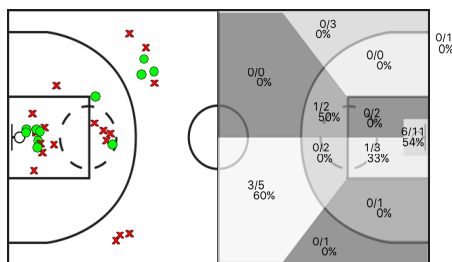

CIRCOL CATOLIC vs A. E. MINGUELLA

CIRCOL CATOLIC

5i	Dr	JUGADOR	Min	Pts	Tiros 2	Tiros 3	Tiros Libres	REBOTES					TAPONES			FALTAS				
								T	RD	RO	Asis...	PR	PP	Fv	Co	Mts	Cm	Re	Vi	Va
	4	MARC FERRER	19:22	10	2/5 40%	2/3 66%	0/0 0%	8	6	2	1	1	3	2	0	1	1	0	0/0	14
*	5	MARTI CALLAU	23:18	11	0/1 0%	3/4 75%	2/2 100%	2	2	0	0	0	2	0	0	0	3	2	0/0	8
*	7	QUIM FORTEZA	17:47	2	0/3 0%	0/5 0%	2/2 100%	1	0	1	1	1	0	0	0	1	2	0/0	-2	
	9	ANDREU LLADO	22:32	10	3/5 60%	1/3 33%	1/2 50%	6	5	1	4	0	1	0	0	1	2	3	0/0	15
*	10	JAUME VIÑALLONGA	23:28	4	2/3 66%	0/0 0%	0/0 0%	4	4	0	1	0	2	0	0	2	2	1	0/0	5
	12	ORIOL POU	14:15	2	1/2 50%	0/0 0%	0/0 0%	2	1	1	1	1	1	1	0	1	3	0	0/0	2
*	14	MARC JEREZ	24:29	9	4/8 50%	0/0 0%	1/8 12%	7	4	3	1	2	3	0	0	4	1	7	0/0	11
*	15	XESCO GOTZENS	36:41	12	2/2 100%	2/5 40%	2/2 100%	5	5	0	3	2	2	0	0	2	0	1	0/0	18
	16	MARC COLOM	07:52	2	1/3 33%	0/0 0%	0/0 0%	2	2	0	1	0	1	1	0	1	0	0	0/0	3
	17	EDUARD CARRERAS	00:00	0	0/0 0%	0/0 0%	0/0 0%	0	0	0	0	0	0	0	0	0	0	0	0/0	0
	23	RAMON GOTZENS	00:20	0	0/0 0%	0/0 0%	0/0 0%	0	0	0	0	0	0	0	0	0	0	0	0/0	0
	75	TONI FORTEZA	09:56	2	1/4 25%	0/0 0%	0/0 0%	1	0	1	0	0	0	0	0	1	1	0	0/0	-1
		CIR	200:00	0	0/0 0%	0/0 0%	0/0 0%	0	0	0	0	0	0	0	0	0	0	0	0/0	0
			200:00	64	16/36 44%	8/20 40%	8/16 50%	38	29	9	13	7	15	4	0	13	14	16	0/0	73

A. E. MINGUELLA