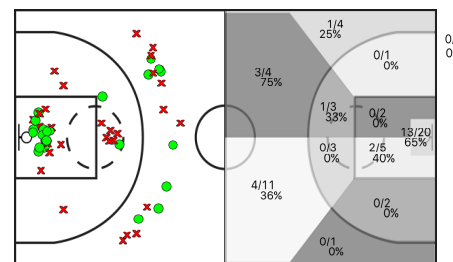

A. E. MINGUELLA

5i	Dr	JUGADOR	Min	Pts	Tiros 2	Tiros 3	Tiros Libres	REBOTES					TAPONES			FALTAS				
								T	RD	RO	Asis...	PR	PP	Fv	Co	Mts	Cm	Re	Vi	Va
	00	CARLOS LOPEZ	00:00	0	0/0 0%	0/0 0%	0/0 0%	0	0	0	0	0	0	0	0	0	0	0	0/0	0
	4	ORIOL TOMEU	20:30	0	0/2 0%	0/1 0%	0/0 0%	2	1	1	3	0	0	0	1	0	1	0	0/0	0
	6	NIL IBAÑEZ	03:09	4	2/2 100%	0/0 0%	0/0 0%	0	0	0	0	0	1	0	0	0	0	0	0/0	3
	7	JOAN LLONGUERAS	16:01	0	0/0 0%	0/1 0%	0/0 0%	2	0	2	1	0	0	0	0	3	0	0/0	-1	
*	8	MARC LOPEZ	22:49	5	1/2 50%	1/5 20%	0/0 0%	1	1	0	0	0	1	0	0	1	0	0/0	-1	
	9	EDUARD ESTEVE	17:11	2	1/6 16%	0/1 0%	0/4 0%	4	3	1	1	0	0	0	0	0	3	0/0	0	
	10	ALBERT VILLALAIN	25:57	6	3/3 100%	0/1 0%	0/0 0%	3	3	0	0	1	0	0	1	0	3	0	0/0	5
*	11	FERRAN HURTADO	20:08	9	2/3 66%	1/1 100%	2/4 50%	4	3	1	1	1	2	0	1	0	4	0/0	13	
*	15	ALBERT NAVARRO	30:38	5	2/5 40%	0/8 0%	1/1 100%	5	5	0	2	1	0	0	1	2	3	0/0	2	
*	16	ORLANDO MENDEZ	22:58	12	6/11 54%	0/0 0%	0/1 0%	3	2	1	1	1	2	0	0	5	3	0/0	7	
*	25	DAVID RIBO	20:39	10	5/11 45%	0/0 0%	0/2 0%	2	0	2	1	1	2	0	0	1	1	0/0	4	
	55	JORDI SALICHS	00:00	0	0/0 0%	0/0 0%	0/0 0%	0	0	0	0	0	0	0	0	0	0	0/0	0	
		MIN	200:00	0	0/0 0%	0/0 0%	0/0 0%	0	0	0	0	0	0	0	0	0	0	0/0	0	
			200:00	53	22/45 48%	2/18 11%	3/12 25%	26	18	8	10	5	8	0	4	1	16	14	0/0	32

CIRCOL CATOLIC

1, 2 PART

3, 4 PART

TOTAL %

A. E. MINGUELLA

CIRCOL CATOLIC

P1	P2	P3	P4	T
15	18	15	16	64

A. E. MINGUELLA