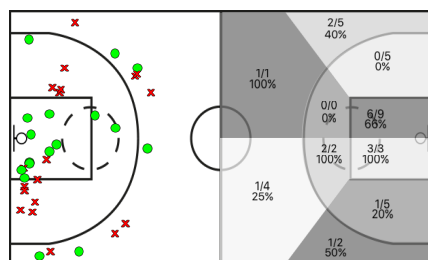

Sant Josep Badalona vs Castellar

Sant Josep Badalona

5i	Dr.	JUGADOR	Min	Pts	Tirs 2	Tirs 3	Tirs lliures	REBOTS					TAPS			FALTES				
								T	RD	RO	Asis...	PR	PP	Fv	Co	Esx	Cm	Re	Vi	Va
*	4	Eduard Rodriguez	14:48	6	3/5 60%	0/0 0%	0/0 0%	1	1	0	0	1	0	0	0	0	2	1	0/0	5
	5	Diego Rodrigue	00:00	0	0/0 0%	0/0 0%	0/0 0%	0	0	0	0	0	0	0	0	0	0	0	0/0	0
*	6	Carles Olivares	30:35	2	1/4 25%	0/2 0%	0/0 0%	4	4	0	7	2	3	0	0	0	3	1	0/0	5
*	8	Joan Arimon	23:21	1	0/0 0%	0/1 0%	1/2 50%	0	0	0	2	2	2	0	0	0	2	1	0/0	0
	9	Francesc Pascal	00:00	0	0/0 0%	0/0 0%	0/0 0%	0	0	0	0	0	0	0	0	0	0	0	0/0	0
*	12	Xavier Gonzalez	26:27	29	9/17 52%	3/7 42%	2/2 100%	5	4	1	3	1	0	0	0	1	3	2/0	28	
	13	Dídac Cala	15:04	7	1/4 25%	1/1 100%	2/2 100%	5	4	1	2	0	1	0	0	2	3	0/0	11	
	14	Sergi Rourera	23:08	4	2/3 66%	0/2 0%	0/0 0%	3	1	2	3	1	1	0	0	1	1	0/0	7	
*	15	Alex Molina	18:50	9	4/7 57%	0/2 0%	1/1 100%	8	4	4	1	2	1	1	0	5	4	0/0	14	
	20	Guillermo Santiago	01:25	0	0/1 0%	0/0 0%	0/0 0%	0	0	0	0	1	0	0	0	0	0	0/0	0	
	23	Pedro Cuesta	31:45	18	4/9 44%	3/7 42%	1/2 50%	12	10	2	2	4	4	0	0	3	3	0/0	22	
	55	Joan Carceller	14:37	4	2/4 50%	0/1 0%	0/2 0%	8	6	2	0	2	1	1	0	2	2	0/0	9	
		SJB	200:00	0	0/0 0%	0/0 0%	0/0 0%	0	0	0	0	0	0	0	0	0	1	0/3	1	
			200:00	80	26/54 48%	7/23 30%	7/11 63%	46	34	12	20	16	13	2	0	21	19	2/0	101	

Castellar