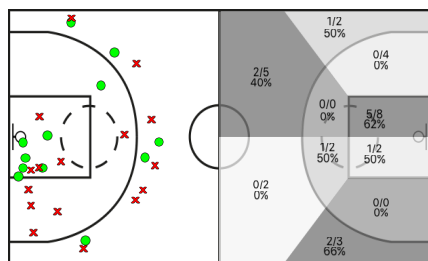

Sant Josep Badalona vs Castellar

Sant Josep Badalona

5i	Dr.	JUGADOR	Min	Pts	Tirs 2	Tirs 3	Tirs lliures	REBOTS					TAPS			FALTES				
								T	RD	RO	Asis...	PR	PP	Fv	Co	Esx	Cm	Re	Vi	Va
*	4	Eduard Rodriguez	14:48	6	3/5 60%	0/0 0%	0/0 0%	1	1	0	0	1	0	0	0	0	2	1	0/0	5
	5	Diego Rodrigue	00:00	0	0/0 0%	0/0 0%	0/0 0%	0	0	0	0	0	0	0	0	0	0	0	0/0	0
*	6	Carles Olivares	30:35	2	1/4 25%	0/2 0%	0/0 0%	4	4	0	7	2	3	0	0	0	3	1	0/0	5
*	8	Joan Arimon	23:21	1	0/0 0%	0/1 0%	1/2 50%	0	0	0	2	2	2	0	0	0	2	1	0/0	0
	9	Francesc Pascal	00:00	0	0/0 0%	0/0 0%	0/0 0%	0	0	0	0	0	0	0	0	0	0	0	0/0	0
*	12	Xavier Gonzalez	26:27	29	9/17 52%	3/7 42%	2/2 100%	5	4	1	3	1	0	0	0	1	3	2/0	28	
	13	Dídac Cala	15:04	7	1/4 25%	1/1 100%	2/2 100%	5	4	1	2	0	1	0	0	2	3	0/0	11	
	14	Sergi Rourera	23:08	4	2/3 66%	0/2 0%	0/0 0%	3	1	2	3	1	1	0	0	1	1	0/0	7	
*	15	Alex Molina	18:50	9	4/7 57%	0/2 0%	1/1 100%	8	4	4	1	2	1	1	0	5	4	0/0	14	
	20	Guillermo Santiago	01:25	0	0/1 0%	0/0 0%	0/0 0%	0	0	0	0	1	0	0	0	0	0	0/0	0	
	23	Pedro Cuesta	31:45	18	4/9 44%	3/7 42%	1/2 50%	12	10	2	2	4	4	0	0	3	3	0/0	22	
	55	Joan Carceller	14:37	4	2/4 50%	0/1 0%	0/2 0%	8	6	2	0	2	1	1	0	2	2	0/0	9	
		SJB	200:00	0	0/0 0%	0/0 0%	0/0 0%	0	0	0	0	0	0	0	0	0	1	0/3	1	
			200:00	80	26/54 48%	7/23 30%	7/11 63%	46	34	12	20	16	13	2	0	21	19	2/0	101	

Castellar