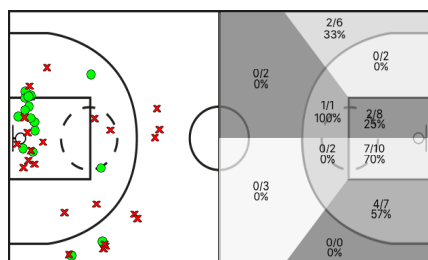

Castellar

5i	Dr.	JUGADOR	Min	Pts	Tirs 2	Tirs 3	Tirs lliures	REBOTS					TAPS			FALTES				
								T	RD	RO	Asis...	PR	PP	Fv	Co	Esx	Cm	Re	Vi	Va
	4	Sergi Garcia	14:37	7	2/5 40%	1/2 50%	0/0 0%	3	3	0	0	0	2	0	2	0	3	1	0/0	0
	5	Phillips	15:55	7	2/2 100%	1/3 33%	0/2 0%	2	2	0	2	0	2	0	0	0	0	1	1/0	6
	6	Pau Viladomat	16:42	4	0/1 0%	0/2 0%	4/4 100%	3	3	0	1	1	0	0	0	0	2	0/0	8	
*	7	Albert Germa	26:57	15	0/0 0%	5/5 100%	0/0 0%	4	4	0	1	3	3	0	0	2	1	0/0	19	
*	8	Marc Algar	26:28	20	7/7 100%	1/2 50%	3/7 42%	2	2	0	0	2	2	0	0	2	4	0/0	19	
	9	Oriol Bemadi	25:03	0	0/6 0%	0/1 0%	0/0 0%	6	5	1	1	2	1	0	0	3	3	0/0	1	
	10	Thereze	10:46	1	0/1 0%	0/0 0%	1/2 50%	0	0	0	0	0	2	0	0	3	0	0/0	-6	
*	11	Albert Cadafalch	26:36	2	0/2 0%	0/6 0%	2/2 100%	4	4	0	4	0	5	0	0	2	5	0/0	0	
*	12	Barbosa	19:32	7	2/6 33%	0/0 0%	3/4 75%	6	6	0	2	0	3	0	0	4	3	0/0	6	
*	14	Andre Kwazema	10:02	4	2/3 66%	0/0 0%	0/0 0%	1	1	0	0	0	0	0	0	0	1	1/0	5	
	41	Pino	07:22	0	0/2 0%	0/0 0%	0/0 0%	2	2	0	0	0	0	0	0	1	0	1/0	-1	
		CAS	200:00	0	0/0 0%	0/0 0%	0/0 0%	0	0	0	0	0	0	0	0	0	0	0/2	0	
			200:00	67	15/35 42%	8/21 38%	13/21 61%	33	32	1	11	8	20	0	2	20	21	3/0	57	

Sant Josep Badalona

1, 2 PART