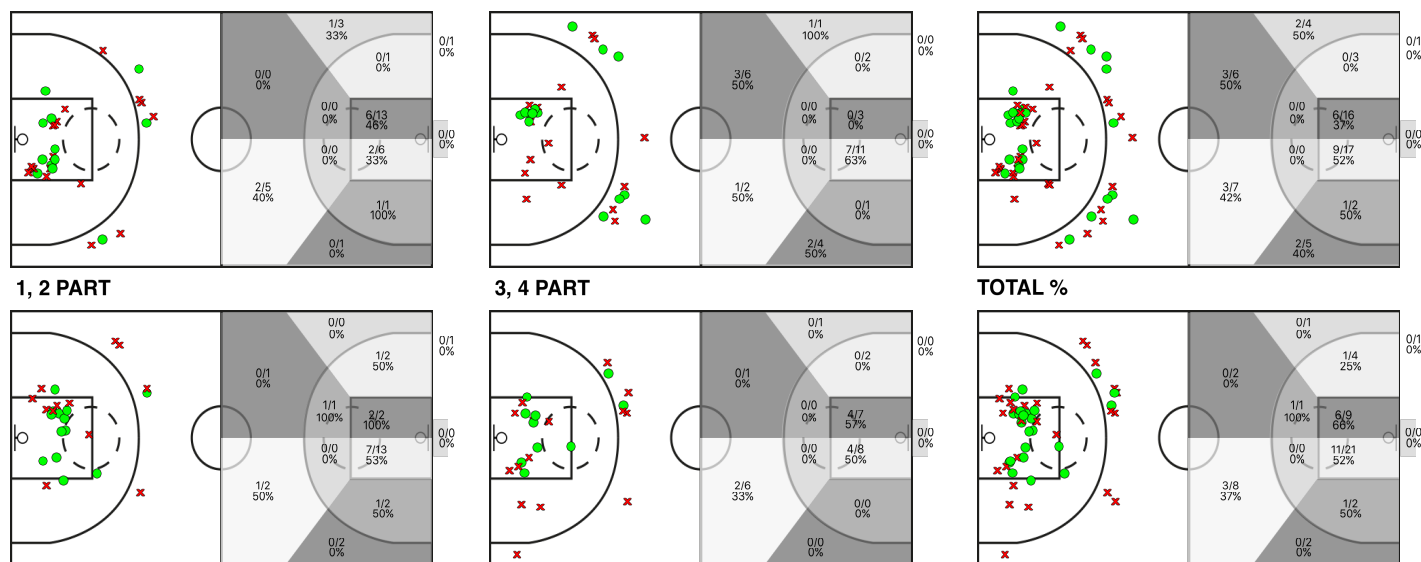

CB Granollers								REBOTS				TAPS			FALTES					
5i	Dr.	JUGADOR	Min	Pts	Tirs 2	Tirs 3	Tirs lliures	T	RD	RO	Asis...	PR	PP	Fv	Co	Esx	Cm	Re	Vi	Va
*	00	Carles Homs	16:02	9	3/4 75%	0/0 0%	3/4 75%	2	1	1	1	0	0	0	0	0	4	3	0/0	9
	1	David Pino	15:38	2	1/3 33%	0/1 0%	0/0 0%	3	3	0	1	0	0	0	1	0	2	1	0/0	1
*	4	Moustapha Barro	11:54	4	1/2 50%	0/0 0%	2/2 100%	6	5	1	0	0	1	0	0	4	2	0/0	6	
*	6	Óscar Sánchez	26:50	10	4/7 57%	0/0 0%	2/2 100%	3	3	0	1	1	1	0	0	1	4	1/0	14	
	7	Ferran Nadal	13:34	10	2/4 50%	1/3 33%	3/5 60%	1	1	0	0	1	1	0	0	3	4	2/0	6	
	8	D. Cabañas	10:01	5	0/1 0%	1/2 50%	2/4 50%	3	3	0	0	0	0	0	0	3	2	0/0	3	
	9	Pol Cervantes	12:23	2	1/3 33%	0/0 0%	0/0 0%	0	0	0	1	0	1	0	0	0	0	2/0	0	
	10	Jordi Ferrando	21:55	2	1/2 50%	0/0 0%	0/0 0%	4	4	0	0	0	3	0	0	3	0	1/0	-1	
	11	David García	18:42	7	2/2 100%	1/4 25%	0/0 0%	2	1	1	0	1	1	0	0	2	1	1/0	5	
*	12	Xavi Serra	17:02	0	0/3 0%	0/1 0%	0/1 0%	1	1	0	3	2	2	0	0	1	2	0/0	0	
*	31	Ignasi Maspons	22:54	6	2/2 100%	0/1 0%	2/2 100%	2	2	0	0	0	3	0	0	2	1	0/0	3	
	91	Jordi Homs	13:05	8	3/4 75%	0/1 0%	2/3 66%	4	2	2	0	0	0	0	0	4	3	0/0	8	
		CBG	200:00	0	0/0 0%	0/0 0%	0/0 0%	0	0	0	0	0	0	0	0	0	3	0/3	3	
			200:00	65	20/37 54%	3/13 23%	16/23 69%	31	26	5	7	5	13	0	1	29	23	7/0	54	

La Llosa Artés

CB Granollers

La Llosa Artés

P1	P2	P3	P4	T
17	14	29	21	81

CB Granollers

P1	P2	P3	P4	T
21	17	14	13	65