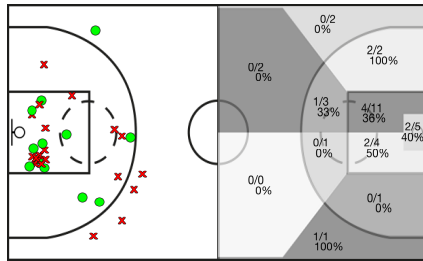

Ae Minguella vs La Llosa Artes

Ae Minguella							REBOTS					TAPS			FALTES					
Si	Dr.	JUGADOR	Min	Pts	Tirs 2	Tirs 3	Tirs lliures	T	RD	RO	Asis...	PR	PP	Fv	Co	Esx	Cm	Re	Vi	Va
*	4	Oriol Tomeu	15:36	10	5/9 55%	0/0 0%	0/0 0%	1	1	0	0	2	2	0	2	0	5	0	0/0	2
	5	Oriol Gonzalez	00:00	0	0/0 0%	0/0 0%	0/0 0%	0	0	0	0	0	0	0	0	0	0	0	0/0	0
	6	Nil Ibañez	13:42	0	0/0 0%	0/0 0%	0/0 0%	1	1	0	1	0	0	0	0	0	1	0	0/0	1
	7	Joan Llongueras	00:00	0	0/0 0%	0/0 0%	0/0 0%	0	0	0	0	0	0	0	0	0	0	0	0/0	0
*	8	Marc Lopez	21:03	3	1/2 50%	0/1 0%	1/2 50%	2	1	1	0	0	0	0	0	0	2	1	0/0	1
*	9	Eduard Esteve	34:14	4	2/4 50%	0/2 0%	0/2 0%	5	2	3	0	5	2	0	0	1	4	3	0/0	5
*	10	Albert Villalain	18:55	3	1/2 50%	0/0 0%	1/1 100%	2	1	1	0	2	1	0	0	0	3	2	0/0	4
	11	Ferran Hurtado	27:24	12	4/9 44%	0/1 0%	4/6 66%	2	2	0	0	1	3	0	1	0	1	3	0/0	5
	14	David Ribó	19:41	7	1/6 16%	1/2 50%	2/4 50%	3	3	0	1	0	0	0	1	0	4	3	0/0	1
*	15	Albert Navarro	22:48	8	3/8 37%	0/3 0%	2/2 100%	6	5	1	0	1	3	0	0	0	1	2	0/0	5
	16	Orlando Mendez	26:37	8	4/12 33%	0/1 0%	0/0 0%	8	5	3	0	4	1	0	0	0	3	2	0/0	9
	33	Marc Bufarull	00:00	0	0/0 0%	0/0 0%	0/0 0%	0	0	0	0	0	0	0	0	0	0	0	0/0	0
		AM	200:00	0	0/0 0%	0/0 0%	0/0 0%	1	1	0	0	0	0	0	0	0	0	0	0/0	1
			200:00	55	21/52 40%	1/10 10%	10/17 58%	31	22	9	2	15	12	0	2	3	24	16	0/0	34