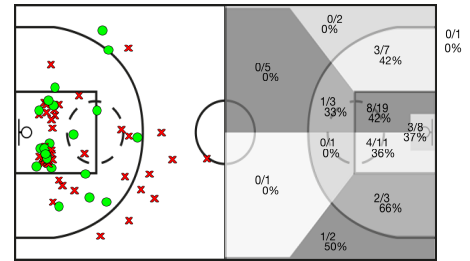

Ae Minguella vs La Llosa Artes

Ae Minguella							REBOTS					TAPS			FALTES					
Si	Dr.	JUGADOR	Min	Pts	Tirs 2	Tirs 3	Tirs lliures	T	RD	RO	Asis...	PR	PP	Fv	Co	Esx	Cm	Re	Vi	Va
*	4	Oriol Tomeu	15:36	10	5/9 55%	0/0 0%	0/0 0%	1	1	0	0	2	2	0	2	0	5	0	0/0	2
	5	Oriol Gonzalez	00:00	0	0/0 0%	0/0 0%	0/0 0%	0	0	0	0	0	0	0	0	0	0	0	0/0	0
	6	Nil Ibañez	13:42	0	0/0 0%	0/0 0%	0/0 0%	1	1	0	1	0	0	0	0	0	1	0	0/0	1
	7	Joan Llongueras	00:00	0	0/0 0%	0/0 0%	0/0 0%	0	0	0	0	0	0	0	0	0	0	0	0/0	0
*	8	Marc Lopez	21:03	3	1/2 50%	0/1 0%	1/2 50%	2	1	1	0	0	0	0	0	0	2	1	0/0	1
*	9	Eduard Esteve	34:14	4	2/4 50%	0/2 0%	0/2 0%	5	2	3	0	5	2	0	0	1	4	3	0/0	5
*	10	Albert Villalain	18:55	3	1/2 50%	0/0 0%	1/1 100%	2	1	1	0	2	1	0	0	0	3	2	0/0	4
	11	Ferran Hurtado	27:24	12	4/9 44%	0/1 0%	4/6 66%	2	2	0	0	1	3	0	1	0	1	3	0/0	5
	14	David Ribó	19:41	7	1/6 16%	1/2 50%	2/4 50%	3	3	0	1	0	0	0	1	0	4	3	0/0	1
*	15	Albert Navarro	22:48	8	3/8 37%	0/3 0%	2/2 100%	6	5	1	0	1	3	0	0	0	1	2	0/0	5
	16	Orlando Mendez	26:37	8	4/12 33%	0/1 0%	0/0 0%	8	5	3	0	4	1	0	0	0	3	2	0/0	9
	33	Marc Bufarull	00:00	0	0/0 0%	0/0 0%	0/0 0%	0	0	0	0	0	0	0	0	0	0	0	0/0	0
		AM	200:00	0	0/0 0%	0/0 0%	0/0 0%	1	1	0	0	0	0	0	0	0	0	0	0/0	1
			200:00	55	21/52 40%	1/10 10%	10/17 58%	31	22	9	2	15	12	0	2	3	24	16	0/0	34