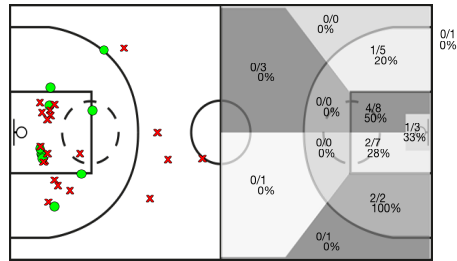

La Llosa Artes							REBOTS					TAPS			FALTES					
Si	Dr.	JUGADOR	Min	Pts	Tirs 2	Tirs 3	Tirs lliures	T	RD	RO	Asis...	PR	PP	Fv	Co	Esx	Cm	Re	Vi	Va
	6	Miki Barrera	13:31	0	0/0 0%	0/2 0%	0/0 0%	0	0	0	0	1	1	0	0	0	0	2	0/0	0
	8	Sergi Posa	00:00	0	0/0 0%	0/0 0%	0/0 0%	0	0	0	0	0	0	0	0	0	0	0	0/0	0
	9	Pepo Borges	23:34	6	1/2 50%	0/1 0%	4/4 100%	4	4	0	0	0	4	1	0	0	3	3	0/0	5
*	10	Carles Jorda	25:48	11	3/6 50%	0/1 0%	5/6 83%	1	1	0	0	1	2	0	0	0	1	3	0/0	8
	11	Xevi Carrion	10:37	4	0/1 0%	0/1 0%	4/5 80%	2	2	0	1	0	2	0	0	0	3	3	0/0	2
*	12	Albert Illa	15:32	2	1/3 33%	0/0 0%	0/0 0%	2	1	1	0	1	2	0	0	0	0	0	0/0	1
*	14	Xavier Balaguer	32:18	11	3/4 75%	1/5 20%	2/2 100%	5	2	3	1	0	2	0	0	0	3	3	0/0	10
	15	Jordi Pujolreu	10:06	0	0/1 0%	0/0 0%	0/0 0%	1	1	0	0	0	1	0	0	0	2	1	0/0	-2
*	24	Roger Portella	33:11	14	4/9 44%	1/3 33%	3/3 100%	13	11	2	0	5	1	1	0	2	3	5	0/0	27
*	34	Albert Llorc	35:23	21	6/9 66%	2/2 100%	3/5 60%	5	5	0	1	1	1	0	0	1	1	3	0/0	24
		LLA	200:00	0	0/0 0%	0/0 0%	0/0 0%	0	0	0	0	0	3	0	0	0	0	1	0/0	-2
			200:00	69	18/35 51%	4/15 26%	21/25 84%	33	27	6	3	9	19	2	0	3	16	23	0/0	72

Ae Minguella

1, 2 PART