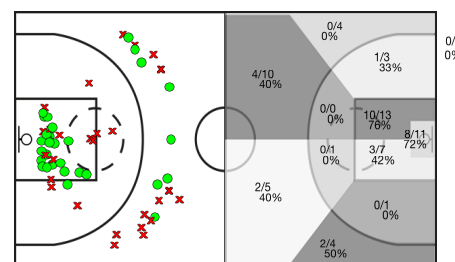

C.B. VIC

5i	Dr	JUGADOR	Min	Pts	Tiros 2	Tiros 3	Tiros Libres	REBOTES					TAPONES			FALTAS				
								T	RD	RO	Asis...	PR	PP	Fv	Co	Mts	Cm	Re	Vi	Va
	4	GUILLEM COMAS	10:30	4	2/2 100%	0/0 0%	0/0 0%	3	2	1	0	0	0	1	0	0	1	0	0/0	7
*	5	JULIA GARROTE	27:44	27	7/9 77%	4/11 36%	1/1 100%	2	1	1	3	1	1	0	0	0	2	2	0/0	23
	6	MANEL FREIXAS	23:59	18	6/8 75%	1/1 100%	3/5 60%	5	5	0	2	3	3	0	0	1	6	0/0	26	
	9	MARC JUANOLA	21:13	5	1/3 33%	1/3 33%	0/0 0%	1	1	0	0	1	0	0	0	0	1	0/0	4	
*	10	JONY PIRES	16:42	15	2/2 100%	3/5 60%	2/2 100%	2	2	0	1	0	2	0	1	0	3	2	0/0	12
*	11	SERGI LOPEZ	22:04	2	1/4 25%	0/2 0%	0/0 0%	3	3	0	0	2	2	0	0	0	3	2	0/0	-1
*	12	JOAN BALANZO	14:19	5	2/2 100%	0/1 0%	1/1 100%	0	0	0	1	1	0	0	0	0	3	1	0/0	4
	13	DAVID VIDAL	12:05	2	1/2 50%	0/0 0%	0/0 0%	3	2	1	0	0	0	0	0	0	1	0	0/0	3
	14	XAVI ESPAULELLA	10:50	2	0/0 0%	0/3 0%	2/2 100%	2	1	1	1	0	0	0	0	0	3	1	0/0	0
	15	L. SIMA	19:00	8	4/5 80%	0/2 0%	0/0 0%	3	2	1	0	0	2	1	0	0	4	0	0/0	3
*	18	ALEXANDRE POUS	21:34	0	0/0 0%	0/0 0%	0/4 0%	1	1	0	1	0	1	0	0	0	0	2	0/0	-1
		VIC	200:00	0	0/0 0%	0/0 0%	0/0 0%	0	0	0	0	0	0	0	0	0	0	0	0/0	0
			200:00	88	26/37 70%	9/28 32%	9/15 60%	25	20	5	9	8	11	2	1	0	21	17	0/0	80

CIRCOL CATOLIC

1, 2 PART

3, 4 PART

TOTAL %

C.B. VIC

CIRCOL CATOLIC

P1	P2	P3	P4	T
20	16	15	24	75

C.B. VIC