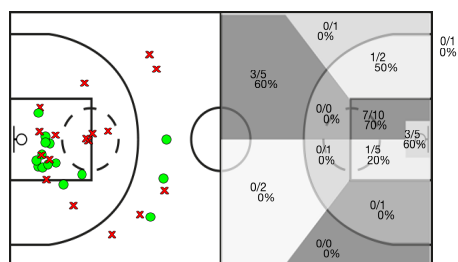

C.B. VIC

5i	Dr	JUGADOR	Min	Pts	Tiros 2	Tiros 3	Tiros Libres	REBOTES					TAPONES			FALTAS				
								T	RD	RO	Asis...	PR	PP	Fv	Co	Mts	Cm	Re	Vi	Va
	4	GUILLEM COMAS	10:30	4	2/2 100%	0/0 0%	0/0 0%	3	2	1	0	0	0	1	0	0	1	0	0/0	7
*	5	JULIA GARROTE	27:44	27	7/9 77%	4/11 36%	1/1 100%	2	1	1	3	1	1	0	0	0	2	2	0/0	23
	6	MANEL FREIXAS	23:59	18	6/8 75%	1/1 100%	3/5 60%	5	5	0	2	3	3	0	0	1	6	0/0	26	
	9	MARC JUANOLA	21:13	5	1/3 33%	1/3 33%	0/0 0%	1	1	0	0	1	0	0	0	0	1	0/0	4	
*	10	JONY PIRES	16:42	15	2/2 100%	3/5 60%	2/2 100%	2	2	0	1	0	2	0	1	0	3	2	0/0	12
*	11	SERGI LOPEZ	22:04	2	1/4 25%	0/2 0%	0/0 0%	3	3	0	0	2	2	0	0	0	3	2	0/0	-1
*	12	JOAN BALANZO	14:19	5	2/2 100%	0/1 0%	1/1 100%	0	0	0	1	1	0	0	0	0	3	1	0/0	4
	13	DAVID VIDAL	12:05	2	1/2 50%	0/0 0%	0/0 0%	3	2	1	0	0	0	0	0	0	1	0	0/0	3
	14	XAVI ESPAULELLA	10:50	2	0/0 0%	0/3 0%	2/2 100%	2	1	1	1	0	0	0	0	0	3	1	0/0	0
	15	L. SIMA	19:00	8	4/5 80%	0/2 0%	0/0 0%	3	2	1	0	0	2	1	0	0	4	0	0/0	3
*	18	ALEXANDRE POUS	21:34	0	0/0 0%	0/0 0%	0/4 0%	1	1	0	1	0	1	0	0	0	0	2	0/0	-1
		VIC	200:00	0	0/0 0%	0/0 0%	0/0 0%	0	0	0	0	0	0	0	0	0	0	0	0/0	0
			200:00	88	26/37 70%	9/28 32%	9/15 60%	25	20	5	9	8	11	2	1	0	21	17	0/0	80

CIRCOL CATOLIC

1, 2 PART