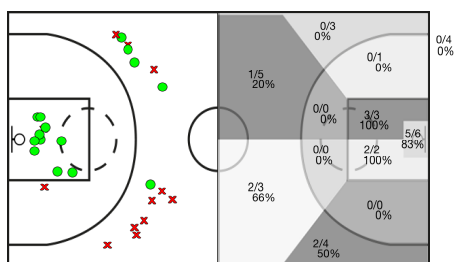

CIRCOL CATOLIC vs C.B. VIC

CIRCOL CATOLIC

5i	Dr	JUGADOR	Min	Pts	Tiros 2	Tiros 3	Tiros Libres	REBOTES					TAPONES			FALTAS				
								T	RD	RO	Asis...	PR	PP	Fv	Co	Mts	Cm	Re	Vi	Va
*	4	MARC FERRER	24:23	14	6/7 85%	0/3 0%	2/4 50%	7	5	2	1	1	2	0	0	3	1	3	0/0	17
	5	MARTI CALLAU	16:36	3	1/1 100%	0/0 0%	1/1 100%	1	1	0	3	0	1	1	1	1	3	0/0	8	
*	9	ANDREU LLADO	23:24	18	6/8 75%	1/5 20%	3/4 75%	2	1	1	1	2	4	0	0	3	2	4	0/0	14
*	10	JAUME VIÑALLONGA	32:27	9	4/6 66%	0/0 0%	1/1 100%	5	2	3	0	1	1	0	1	0	5	0/0	15	
	11	ALEX VERDU	13:36	7	2/3 66%	1/2 50%	0/1 0%	6	4	2	1	1	0	0	0	1	2	2	0/0	12
*	12	ORIOU POU	14:44	1	0/3 0%	0/0 0%	1/2 50%	2	1	1	1	0	2	0	0	0	1	1	0/0	-2
*	15	XESCO GOTZENS	25:28	9	0/3 0%	3/5 60%	0/0 0%	1	1	0	0	2	2	0	0	0	1	1	0/0	5
	16	MARC COLOM	13:07	2	1/1 100%	0/0 0%	0/0 0%	2	1	1	2	0	2	0	0	0	2	1	0/0	3
	17	EDUARD CARRERAS	19:17	12	3/4 75%	2/7 28%	0/0 0%	2	2	0	2	2	2	0	0	0	2	1	0/0	9
	30	GERARD CASTRO	02:13	0	0/0 0%	0/0 0%	0/0 0%	0	0	0	0	0	1	0	0	0	1	0	0/0	-2
	75	TONI FORTEZA	14:45	0	0/1 0%	0/0 0%	0/0 0%	1	1	0	1	0	0	0	0	0	3	0	0/0	-2
		CIR	200:00	0	0/0 0%	0/0 0%	0/0 0%	0	0	0	0	0	0	0	0	0	0	0	0/0	0
			200:00	75	23/37 62%	7/22 31%	8/13 61%	29	19	10	12	9	17	1	2	8	17	21	0/0	77

CIRCOL CATOLIC

1, 2 PART

3, 4 PART

TOTAL %

C.B. VIC

CIRCOL CATOLIC

P1	P2	P3	P4	T
20	16	15	24	75

C.B. VIC