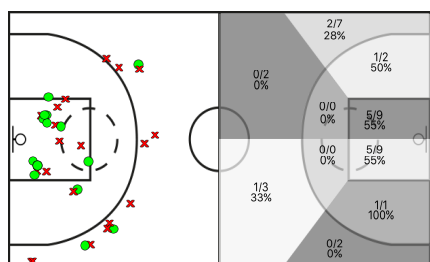

UB Sant Adrià							REBOTS					TAPS			FALTES					
5i	Dr.	JUGADOR	Min	Pts	Tirs 2	Tirs 3	Tirs lliures	T	RD	RO	Asis...	PR	PP	Fv	Co	Esx	Cm	Re	Vi	Va
	4	Sergio Herrerías	00:00	0	0/0 0%	0/0 0%	0/0 0%	0	0	0	0	0	0	0	0	0	0	0	0/0	0
*	5	Pol Bassas	35:24	27	10/13 76%	0/2 0%	7/10 70%	8	5	3	8	0	3	0	0	0	0	10	0/0	42
	8	Aitor Murua	19:15	11	5/7 71%	0/0 0%	1/3 33%	7	6	1	0	0	0	0	0	0	3	3	0/0	14
*	9	Adrià Tort	22:17	11	5/7 71%	0/1 0%	1/2 50%	3	2	1	0	0	0	0	0	0	4	1	0/0	7
*	10	Marcos Morales	13:09	9	3/5 60%	0/0 0%	3/3 100%	5	3	2	0	1	2	0	0	0	4	3	1/0	10
	11	Pol Farrés	07:22	1	0/1 0%	0/0 0%	1/2 50%	0	0	0	0	1	0	0	0	0	4	1	0/0	-3
	12	Rubén Pérez	15:10	8	1/2 50%	2/3 66%	0/0 0%	1	1	0	2	0	1	0	0	0	3	2	0/0	7
	14	Adrián Muñoz	13:20	4	0/0 0%	1/3 33%	1/2 50%	1	1	0	0	0	1	0	0	0	4	1	0/0	-2
	15	J Arigol	00:15	0	0/0 0%	0/0 0%	0/0 0%	0	0	0	0	0	0	0	0	0	0	0	0/0	0
*	20	Enric Nogales	36:35	14	3/6 50%	1/4 25%	5/6 83%	4	3	1	0	1	3	1	1	0	2	3	0/0	10
	21	Xavier Espiga	14:01	2	1/1 100%	0/3 0%	0/0 0%	0	0	0	0	0	1	0	0	0	3	0	0/0	-5
*	55	Antoni Roure	23:12	0	0/2 0%	0/2 0%	0/0 0%	2	0	2	0	0	2	0	0	0	1	0	0/0	-5
		UBS	200:00	0	0/0 0%	0/0 0%	0/0 0%	0	0	0	0	0	0	0	0	0	0	0	0/4	0
			200:00	87	28/44 63%	4/18 22%	19/28 67%	31	21	10	10	3	13	1	1	0	28	24	1/0	75

La Llosa Artés

1, 2 PART