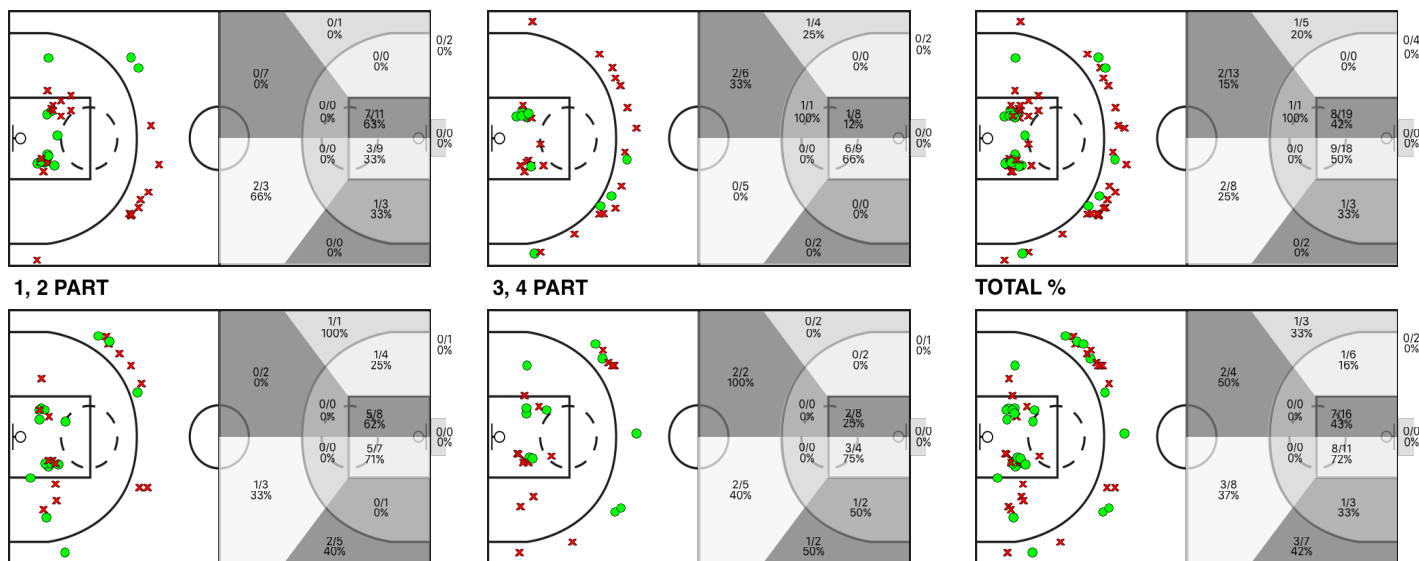

CB Cerdanyola Al Dia							REBOTS					TAPS			FALTES					
5i	Dr.	JUGADOR	Min	Pts	Tirs 2	Tirs 3	Tirs lliures	T	RD	RO	Asis...	PR	PP	Fv	Co	Esx	Cm	Re	Vi	Va
*	5	Marcos García	21:57	10	5/6 83%	0/2 0%	0/0 0%	4	2	2	0	1	2	0	1	0	3	0	0/0	6
	6	Clement González	15:13	4	0/1 0%	1/2 50%	1/1 100%	1	1	0	0	0	2	0	0	0	1	0	0/0	0
*	7	Albert Salat	29:26	23	1/2 50%	4/8 50%	9/11 81%	10	8	2	1	0	0	0	0	0	3	6	0/0	30
*	8	Oriol Domènech	33:41	13	1/3 33%	3/5 60%	2/2 100%	6	6	0	3	1	3	0	0	0	3	1	0/0	14
	9	Javito Antón	00:00	0	0/0 0%	0/0 0%	0/0 0%	0	0	0	0	0	0	0	0	0	0	0	0/0	0
	13	Genís Tena	21:56	16	5/6 83%	0/0 0%	6/10 60%	3	2	1	3	0	2	0	0	0	3	7	0/0	19
*	14	Marc Fabregat	26:46	3	1/11 9%	0/2 0%	1/2 50%	10	7	3	0	2	0	2	0	0	4	3	1/0	3
*	15	Marc Jané	25:15	4	2/4 50%	0/0 0%	0/0 0%	7	6	1	1	1	1	0	1	0	4	0	1/0	5
	18	Ramon Villadelprat	05:55	2	0/0 0%	0/0 0%	2/2 100%	1	1	0	0	0	0	0	0	0	1	1	1/0	3
	21	Eric Forné	19:51	12	2/3 66%	1/3 33%	5/6 83%	1	1	0	1	0	1	0	0	0	3	6	0/0	12
	23	M García	00:00	0	0/0 0%	0/0 0%	0/0 0%	0	0	0	0	0	0	0	0	0	0	0	0/0	0
		CBC	200:00	0	0/0 0%	0/0 0%	0/0 0%	0	0	0	0	0	0	0	0	0	0	2	0/1	2
			200:00	87	17/36 47%	9/22 40%	26/34 76%	43	34	9	9	5	11	2	2	0	25	24	3/0	92

La Llosa Artés

CB Cerdanyola Al Dia

La Llosa Artés

P1	P2	P3	P4	T
17	18	11	25	71

CB Cerdanyola Al Dia

P1	P2	P3	P4	T
22	25	15	25	87