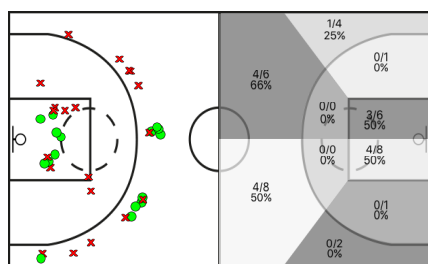

Mataró Parc Boet								REBOTS					TAPS			FALTES				
5i	Dr.	JUGADOR	Min	Pts	Tirs 2	Tirs 3	Tirs lliures	T	RD	RO	Asis...	PR	PP	Fv	Co	Esx	Cm	Re	Vi	Va
	1	Marc Rubio	00:00	0	0/0 0%	0/0 0%	0/0 0%	0	0	0	0	0	0	0	0	0	0	0	0/0	0
	4	Carlos Gòmez	02:48	0	0/1 0%	0/0 0%	0/0 0%	1	1	0	0	0	0	0	0	0	1	0	1/0	-1
	5	Carles Canals	00:00	0	0/0 0%	0/0 0%	0/0 0%	0	0	0	0	0	0	0	0	0	0	0	0/0	0
*	7	Marc Hermoso	20:12	14	4/7 57%	1/1 100%	3/8 37%	11	9	2	0	0	2	0	1	0	5	5	0/0	14
	8	Marc Arnau	19:08	7	2/3 66%	1/2 50%	0/0 0%	1	1	0	1	0	2	0	0	0	1	0	0/0	4
	10	David Viñas	00:00	0	0/0 0%	0/0 0%	0/0 0%	0	0	0	0	0	0	0	0	0	0	0	0/0	0
	11	Joan Navarro	00:00	0	0/0 0%	0/0 0%	0/0 0%	0	0	0	0	0	0	0	0	0	0	0	0/0	0
*	12	Pau Ruzafa	30:56	19	4/6 66%	2/7 28%	5/8 62%	4	4	0	2	3	6	0	0	0	4	8	0/0	16
*	13	Joaquim Franch	26:07	4	1/2 50%	0/0 0%	2/3 66%	3	1	2	0	3	0	0	0	0	4	3	0/0	7
*	15	Marc Forcada	36:00	11	1/3 33%	1/4 25%	6/6 100%	3	3	0	3	1	2	0	0	0	3	4	0/0	12
	19	Sergi Homs	31:54	17	6/8 75%	0/1 0%	5/18 27%	7	4	3	0	2	4	0	1	0	4	10	3/0	11
*	22	Albert Llanos	32:55	12	3/7 42%	2/3 66%	0/0 0%	3	3	0	2	1	0	0	0	0	2	0	0/0	11
		BMA	200:00	0	0/0 0%	0/0 0%	0/0 0%	0	0	0	0	0	0	0	0	0	0	1	0/2	1
			200:00	84	21/37 56%	7/18 38%	21/43 48%	33	26	7	8	10	16	0	2	0	24	30	4/0	74

La Llosa Artés

1, 2 PART