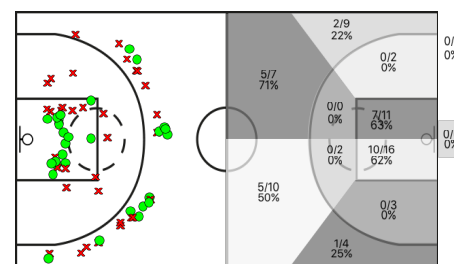

Mataró Parc Boet								REBOTS					TAPS			FALTES				
5i	Dr.	JUGADOR	Min	Pts	Tirs 2	Tirs 3	Tirs lliures	T	RD	RO	Asis...	PR	PP	Fv	Co	Esx	Cm	Re	Vi	Va
	1	Marc Rubio	00:00	0	0/0 0%	0/0 0%	0/0 0%	0	0	0	0	0	0	0	0	0	0	0	0/0	0
	4	Carlos Gòmez	02:48	0	0/1 0%	0/0 0%	0/0 0%	1	1	0	0	0	0	0	0	0	1	0	1/0	-1
	5	Carles Canals	00:00	0	0/0 0%	0/0 0%	0/0 0%	0	0	0	0	0	0	0	0	0	0	0	0/0	0
*	7	Marc Hermoso	20:12	14	4/7 57%	1/1 100%	3/8 37%	11	9	2	0	0	2	0	1	0	5	5	0/0	14
	8	Marc Arnau	19:08	7	2/3 66%	1/2 50%	0/0 0%	1	1	0	1	0	2	0	0	0	1	0	0/0	4
	10	David Viñas	00:00	0	0/0 0%	0/0 0%	0/0 0%	0	0	0	0	0	0	0	0	0	0	0	0/0	0
	11	Joan Navarro	00:00	0	0/0 0%	0/0 0%	0/0 0%	0	0	0	0	0	0	0	0	0	0	0	0/0	0
*	12	Pau Ruzafa	30:56	19	4/6 66%	2/7 28%	5/8 62%	4	4	0	2	3	6	0	0	0	4	8	0/0	16
*	13	Joaquim Franch	26:07	4	1/2 50%	0/0 0%	2/3 66%	3	1	2	0	3	0	0	0	0	4	3	0/0	7
*	15	Marc Forcada	36:00	11	1/3 33%	1/4 25%	6/6 100%	3	3	0	3	1	2	0	0	0	3	4	0/0	12
	19	Sergi Homs	31:54	17	6/8 75%	0/1 0%	5/18 27%	7	4	3	0	2	4	0	1	0	4	10	3/0	11
*	22	Albert Llanos	32:55	12	3/7 42%	2/3 66%	0/0 0%	3	3	0	2	1	0	0	0	0	2	0	0/0	11
		BMA	200:00	0	0/0 0%	0/0 0%	0/0 0%	0	0	0	0	0	0	0	0	0	0	1	0/2	1
			200:00	84	21/37 56%	7/18 38%	21/43 48%	33	26	7	8	10	16	0	2	0	24	30	4/0	74

La Llosa Artés

1, 2 PART

3, 4 PART

TOTAL %

Mataró Parc Boet

La Llosa Artés

P1	P2	P3	P4	T
18	28	12	30	88

Mataró Parc Boet