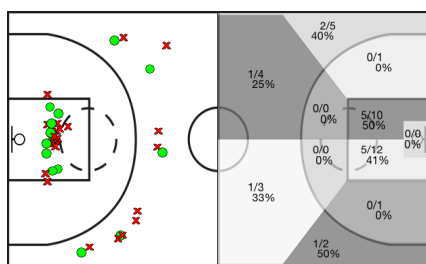

CAMPING BIANYA ROSER A vs REUS A

CAMPING BIANYA ROSER A

5i	Dr	JUGADOR	Min	Pts	Tiros 2	Tiros 3	Tiros Libres	REBOTES					TAPONES			FALTAS				
								T	RD	RO	Asis...	PR	PP	Fv	Co	Mts	Cm	Re	Vi	Va
*	5	Dani Roure	28:42	13	5/8 62%	1/3 33%	0/0 0%	8	4	4	3	0	2	0	0	0	1	2	0/0	18
	6	Diego Frutos	12:29	0	0/2 0%	0/2 0%	0/0 0%	3	2	1	0	0	1	0	0	0	1	1	0/0	-2
*	7	Dani Diaz	05:15	1	0/0 0%	0/0 0%	1/2 50%	0	0	0	0	0	0	0	0	1	1	0/0	0	
	8	Marc Palau	20:41	7	3/7 42%	0/1 0%	1/2 50%	5	1	4	1	2	1	0	0	1	3	0/0	10	
*	9	Xavi Assalit	26:14	19	8/13 61%	0/4 0%	3/5 60%	7	6	1	7	5	1	0	0	2	6	0/0	30	
	10	Roger Mitjana	00:00	0	0/0 0%	0/0 0%	0/0 0%	0	0	0	0	0	0	0	0	0	0	0/0	0	
	13	Pol Huertas	14:24	2	1/1 100%	0/2 0%	0/0 0%	2	2	0	0	1	0	0	0	4	1	0/0	-2	
*	17	Joan Gavalda	29:41	12	0/3 0%	4/9 44%	0/0 0%	2	1	1	3	1	1	1	0	2	0	0/0	8	
	18	Guillem Muntane	09:26	0	0/0 0%	0/0 0%	0/0 0%	2	1	1	0	0	0	0	0	1	0	0/0	1	
*	20	Carles Estorach	21:31	12	5/9 55%	0/0 0%	2/4 50%	8	5	3	0	0	0	0	0	1	3	0/0	16	
	21	Paco Lopez	-28:-44	4	0/1 0%	1/2 50%	1/2 50%	0	0	0	1	1	1	0	0	3	1	0/0	0	
	99	Sergi Tubert	20:21	8	3/9 33%	0/0 0%	2/2 100%	10	6	4	1	1	1	0	1	1	2	0/0	13	
		CBR	160:00	0	0/0 0%	0/0 0%	0/0 0%	0	0	0	0	0	0	0	0	0	0	0/0	0	
			160:00	78	25/53 47%	6/23 26%	10/17 58%	47	28	19	16	10	9	1	1	0	18	20	0/0	92

CAMPING BIANYA ROSER A

1, 2 PART

3, 4 PART

TOTAL %

REUS A

CAMPING BIANYA ROSER A

P1	P2	P3	P4	T
17	20	21	20	78

REUS A