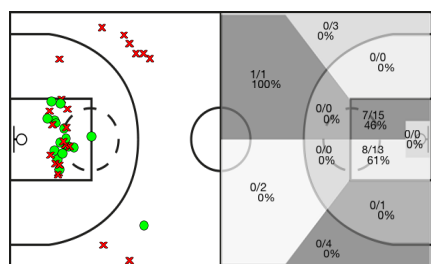

REUS A

5i	Dr	JUGADOR	Min	Pts	Tiros 2	Tiros 3	Tiros Libres	REBOTES					TAPONES			FALTAS				
								T	RD	RO	Asis...	PR	PP	Fv	Co	Mts	Cm	Re	Vi	Va
*	3	Crabtree	27:05	5	1/2 50%	1/6 16%	0/0 0%	4	2	2	0	0	5	0	0	1	3	2	0/0	-3
*	5	R Descarrega	21:21	12	5/7 71%	0/2 0%	2/2 100%	0	0	0	2	0	1	0	0	4	2	0/0	7	
	6	A Sarda	21:53	3	1/1 100%	0/1 0%	1/2 50%	4	4	0	0	0	2	1	0	3	0	0/0	1	
	8	A Martinez	05:55	2	1/1 100%	0/1 0%	0/0 0%	0	0	0	0	1	0	0	0	0	0	0/0	0	
	9	Morales	17:07	2	1/2 50%	0/2 0%	0/0 0%	1	1	0	0	1	1	0	0	1	1	0/0	0	
	10	S Muntane	13:58	0	0/1 0%	0/0 0%	0/0 0%	0	0	0	0	0	1	0	0	2	2	0/0	-2	
	12	Diaz	00:00	0	0/0 0%	0/0 0%	0/0 0%	0	0	0	0	0	0	0	0	0	0	0/0	0	
*	14	L Gonzalez	27:28	15	7/11 63%	0/0 0%	1/2 50%	8	3	5	0	2	2	0	0	1	1	1	0/0	18
*	16	O Penas	26:12	7	2/2 100%	1/2 50%	0/1 0%	0	0	0	2	0	0	0	0	2	2	0/0	7	
	18	X Costa	12:32	0	0/2 0%	0/0 0%	0/0 0%	1	1	0	0	0	2	0	0	1	2	0/0	-2	
*	20	C Williams	26:29	14	7/13 53%	0/0 0%	0/2 0%	2	1	1	0	2	2	0	1	0	3	5	0/0	9
		REU	200:00	0	0/0 0%	0/0 0%	0/0 0%	0	0	0	0	0	0	0	0	0	1	0/0	1	
			200:00	60	25/42 59%	2/14 14%	4/9 44%	20	12	8	4	5	17	1	1	2	20	17	0/0	35

CAMPING BIANYA ROSER A

1, 2 PART