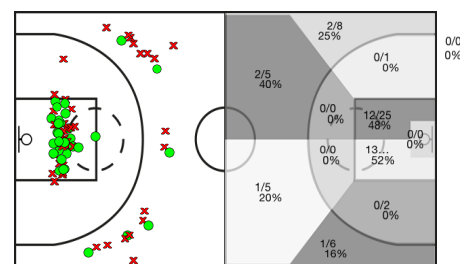

REUS A

5i	Dr	JUGADOR	Min	Pts	Tiros 2	Tiros 3	Tiros Libres	REBOTES					TAPONES			FALTAS				
								T	RD	RO	Asis...	PR	PP	Fv	Co	Mts	Cm	Re	Vi	Va
*	3	Crabtree	27:05	5	1/2 50%	1/6 16%	0/0 0%	4	2	2	0	0	5	0	0	1	3	2	0/0	-3
*	5	R Descarrega	21:21	12	5/7 71%	0/2 0%	2/2 100%	0	0	0	2	0	1	0	0	4	2	0/0	7	
	6	A Sarda	21:53	3	1/1 100%	0/1 0%	1/2 50%	4	4	0	0	0	2	1	0	3	0	0/0	1	
	8	A Martinez	05:55	2	1/1 100%	0/1 0%	0/0 0%	0	0	0	0	1	0	0	0	0	0	0/0	0	
	9	Morales	17:07	2	1/2 50%	0/2 0%	0/0 0%	1	1	0	0	1	1	0	0	1	1	0/0	0	
	10	S Muntane	13:58	0	0/1 0%	0/0 0%	0/0 0%	0	0	0	0	0	1	0	0	2	2	0/0	-2	
	12	Diaz	00:00	0	0/0 0%	0/0 0%	0/0 0%	0	0	0	0	0	0	0	0	0	0	0/0	0	
*	14	L Gonzalez	27:28	15	7/11 63%	0/0 0%	1/2 50%	8	3	5	0	2	2	0	0	1	1	1	0/0	18
*	16	O Penas	26:12	7	2/2 100%	1/2 50%	0/1 0%	0	0	0	2	0	0	0	0	2	2	0/0	7	
	18	X Costa	12:32	0	0/2 0%	0/0 0%	0/0 0%	1	1	0	0	0	2	0	0	1	2	0/0	-2	
*	20	C Williams	26:29	14	7/13 53%	0/0 0%	0/2 0%	2	1	1	0	2	2	0	1	0	3	5	0/0	9
		REU	200:00	0	0/0 0%	0/0 0%	0/0 0%	0	0	0	0	0	0	0	0	0	1	0/0	1	
			200:00	60	25/42 59%	2/14 14%	4/9 44%	20	12	8	4	5	17	1	1	2	20	17	0/0	35

CAMPING BIANYA ROSER A

1, 2 PART

3, 4 PART

TOTAL %

REUS A

CAMPING BIANYA ROSER A

P1	P2	P3	P4	T
17	20	21	20	78

REUS A