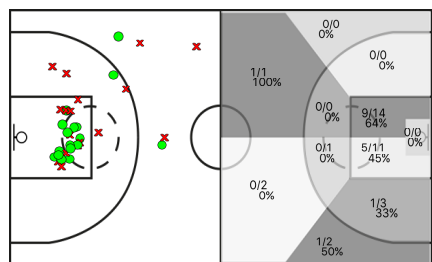

SESE

Si	Dr	JUGADOR	Min	Pts	Tiros 2	Tiros 3	Tiros Libres	REBOTES					TAPONES			FALTAS				
								T	RD	RO	Asis...	PR	PP	Fv	Co	Mts	Cm	Re	Vi	Va
*	4	Victor Orlach	21:00	4	2/2 100%	0/7 0%	0/1 0%	1	1	0	1	0	3	0	0	0	2	2	0/0	-5
	5	Alvaro Lopez	24:10	6	0/5 0%	1/6 16%	3/6 50%	4	2	2	2	2	3	0	0	0	1	4	0/0	1
	6	Raul Diaz	00:00	0	0/0 0%	0/0 0%	0/0 0%	0	0	0	0	0	0	0	0	0	0	0	0/0	0
*	7	Oscar Gonzalez	19:27	7	3/7 42%	0/0 0%	1/2 50%	5	3	2	1	0	3	1	0	0	5	3	0/0	4
	8	Oscar Camara	15:13	6	2/3 66%	0/0 0%	2/4 50%	7	5	2	1	0	1	0	0	2	2	0/0	10	
*	11	Aitor Andres	29:13	14	6/8 75%	0/0 0%	2/5 40%	11	5	6	2	0	3	0	1	0	3	3	0/0	18
	12	Joaquim Galve	19:46	9	0/4 0%	3/5 60%	0/0 0%	0	0	0	0	0	2	0	0	0	0	0	0/0	1
	13	Guillem Andreu	15:43	0	0/0 0%	0/2 0%	0/4 0%	3	0	3	2	0	2	0	0	0	4	5	0/0	-2
*	15	Nacho Gomez	25:57	10	1/2 50%	2/4 50%	2/2 100%	2	1	1	2	2	1	0	0	0	2	1	0/0	11
*	17	Ivan Aranda	16:11	3	0/4 0%	0/1 0%	3/6 50%	5	4	1	0	0	0	0	0	0	3	4	0/0	1
	19	Pablo Casado	13:20	3	0/0 0%	1/3 33%	0/0 0%	0	0	0	0	0	0	0	0	0	1	0	0/0	0
		SES	200:00	0	0/0 0%	0/0 0%	0/0 0%	0	0	0	0	0	0	0	0	0	0	0	0/0	0
			200:00	62	14/35 40%	7/28 25%	13/30 43%	38	21	17	11	4	18	1	1	0	23	24	0/0	39

CB Valls

1, 2 PART