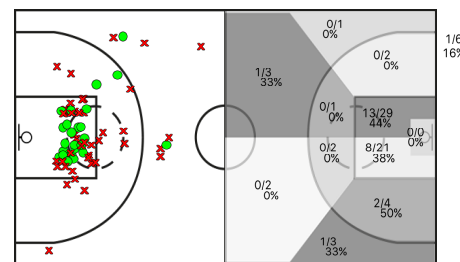

SESE

Si	Dr	JUGADOR	Min	Pts	Tiros 2	Tiros 3	Tiros Libres	REBOTES					TAPONES			FALTAS				
								T	RD	RO	Asis...	PR	PP	Fv	Co	Mts	Cm	Re	Vi	Va
*	4	Victor Orlach	21:00	4	2/2 100%	0/7 0%	0/1 0%	1	1	0	1	0	3	0	0	0	2	2	0/0	-5
	5	Alvaro Lopez	24:10	6	0/5 0%	1/6 16%	3/6 50%	4	2	2	2	2	3	0	0	0	1	4	0/0	1
	6	Raul Diaz	00:00	0	0/0 0%	0/0 0%	0/0 0%	0	0	0	0	0	0	0	0	0	0	0	0/0	0
*	7	Oscar Gonzalez	19:27	7	3/7 42%	0/0 0%	1/2 50%	5	3	2	1	0	3	1	0	0	5	3	0/0	4
	8	Oscar Camara	15:13	6	2/3 66%	0/0 0%	2/4 50%	7	5	2	1	0	1	0	0	2	2	0/0	10	
*	11	Aitor Andres	29:13	14	6/8 75%	0/0 0%	2/5 40%	11	5	6	2	0	3	0	1	0	3	3	0/0	18
	12	Joaquim Galve	19:46	9	0/4 0%	3/5 60%	0/0 0%	0	0	0	0	0	2	0	0	0	0	0	0/0	1
	13	Guillem Andreu	15:43	0	0/0 0%	0/2 0%	0/4 0%	3	0	3	2	0	2	0	0	0	4	5	0/0	-2
*	15	Nacho Gomez	25:57	10	1/2 50%	2/4 50%	2/2 100%	2	1	1	2	2	1	0	0	0	2	1	0/0	11
*	17	Ivan Aranda	16:11	3	0/4 0%	0/1 0%	3/6 50%	5	4	1	0	0	0	0	0	0	3	4	0/0	1
	19	Pablo Casado	13:20	3	0/0 0%	1/3 33%	0/0 0%	0	0	0	0	0	0	0	0	0	1	0	0/0	0
		SES	200:00	0	0/0 0%	0/0 0%	0/0 0%	0	0	0	0	0	0	0	0	0	0	0	0/0	0
			200:00	62	14/35 40%	7/28 25%	13/30 43%	38	21	17	11	4	18	1	1	0	23	24	0/0	39

CB Valls

1, 2 PART

3, 4 PART

TOTAL %

SESE

CB Valls

P1	P2	P3	P4	T
22	20	12	12	66

SESE