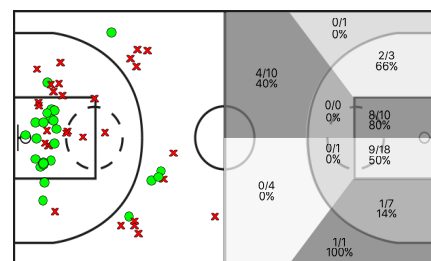

## Collblanc

Si	Dr	JUGADOR	Min	Pts	Tiros 2	Tiros 3	Tiros Libres	REBOTES					TAPONES			FALTAS			
								T	RD	RO	Asis...	PR	PP	Fv	Co	Mts	Cm	Re	Vi
*	2	Ariza	05:28	0	0/0 0%	0/0 0%	0/0 0%	0	0	0	0	0	1	0	0	0	0	0/0	-1
*	3	Figuerola	30:26	22	3/7 42%	4/9 44%	4/5 80%	2	2	0	2	0	3	0	0	0	9	0/0	22
*	4	Carretero	32:31	6	3/7 42%	0/0 0%	0/0 0%	2	1	1	4	0	0	0	0	0	1	0/0	9
*	7	Bassons	11:44	5	1/1 100%	0/2 0%	3/6 50%	2	1	1	0	0	0	0	0	4	3	0/0	1
*	10	Alvarez	37:20	8	2/6 33%	0/2 0%	4/4 100%	4	2	2	0	1	2	0	0	3	3	0/0	5
	11	Martinez	16:22	6	3/6 50%	0/1 0%	0/0 0%	2	2	0	0	0	1	0	0	1	0	0/0	2
	17	Gasol	11:07	7	3/5 60%	0/0 0%	1/1 100%	6	3	3	0	0	0	0	0	2	0/0	13	
	20	Teixidor	28:04	11	3/4 75%	0/0 0%	5/6 83%	3	2	1	0	1	1	0	0	2	1	0/0	11
	27	Hancoch	26:58	7	2/2 100%	1/2 50%	0/0 0%	1	1	0	0	0	4	0	0	2	2	0/0	3
		COL	200:00	0	0/0 0%	0/0 0%	0/0 0%	1	1	0	0	0	0	0	0	0	1	0/0	2
			200:00	72	20/38 52%	5/16 31%	17/22 77%	23	15	8	6	2	12	0	0	12	21	0/0	66

## C.B. Roser

1, 2 PART

3, 4 PART

TOTAL %