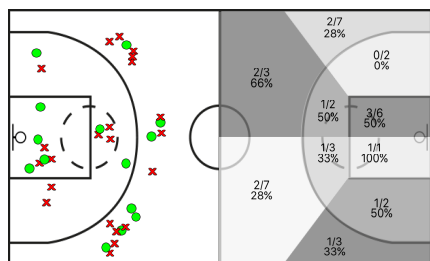

## Collblanc

Si	Dr	JUGADOR	Min	Pts	Tiros 2	Tiros 3	Tiros Libres	REBOTES					TAPONES			FALTAS			
								T	RD	RO	Asis...	PR	PP	Fv	Co	Mts	Cm	Re	Vi
*	2	Ariza	05:28	0	0/0 0%	0/0 0%	0/0 0%	0	0	0	0	0	1	0	0	0	0	0/0	-1
*	3	Figuerola	30:26	22	3/7 42%	4/9 44%	4/5 80%	2	2	0	2	0	3	0	0	0	9	0/0	22
*	4	Carretero	32:31	6	3/7 42%	0/0 0%	0/0 0%	2	1	1	4	0	0	0	0	0	1	0/0	9
*	7	Bassons	11:44	5	1/1 100%	0/2 0%	3/6 50%	2	1	1	0	0	0	0	0	4	3	0/0	1
*	10	Alvarez	37:20	8	2/6 33%	0/2 0%	4/4 100%	4	2	2	0	1	2	0	0	3	3	0/0	5
	11	Martinez	16:22	6	3/6 50%	0/1 0%	0/0 0%	2	2	0	0	0	1	0	0	1	0	0/0	2
	17	Gasol	11:07	7	3/5 60%	0/0 0%	1/1 100%	6	3	3	0	0	0	0	0	2	0/0	13	
	20	Teixidor	28:04	11	3/4 75%	0/0 0%	5/6 83%	3	2	1	0	1	1	0	0	2	1	0/0	11
	27	Hancoch	26:58	7	2/2 100%	1/2 50%	0/0 0%	1	1	0	0	0	4	0	0	2	2	0/0	3
		COL	200:00	0	0/0 0%	0/0 0%	0/0 0%	1	1	0	0	0	0	0	0	0	1	0/0	2
			200:00	72	20/38 52%	5/16 31%	17/22 77%	23	15	8	6	2	12	0	0	12	21	0/0	66

## C.B. Roser

1, 2 PART

3, 4 PART

TOTAL %