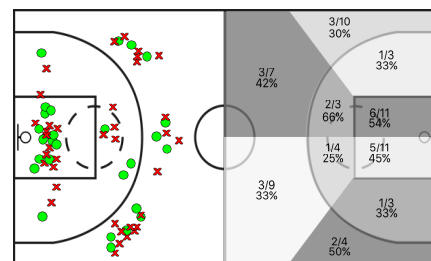

## Collblanc

Si	Dr	JUGADOR	Min	Pts	Tiros 2	Tiros 3	Tiros Libres	REBOTES					TAPONES			FALTAS			
								T	RD	RO	Asis...	PR	PP	Fv	Co	Mts	Cm	Re	Vi
*	2	Ariza	05:28	0	0/0 0%	0/0 0%	0/0 0%	0	0	0	0	0	1	0	0	0	0	0/0	-1
*	3	Figuerola	30:26	22	3/7 42%	4/9 44%	4/5 80%	2	2	0	2	0	3	0	0	0	9	0/0	22
*	4	Carretero	32:31	6	3/7 42%	0/0 0%	0/0 0%	2	1	1	4	0	0	0	0	0	1	0/0	9
*	7	Bassons	11:44	5	1/1 100%	0/2 0%	3/6 50%	2	1	1	0	0	0	0	0	4	3	0/0	1
*	10	Alvarez	37:20	8	2/6 33%	0/2 0%	4/4 100%	4	2	2	0	1	2	0	0	3	3	0/0	5
	11	Martinez	16:22	6	3/6 50%	0/1 0%	0/0 0%	2	2	0	0	0	1	0	0	1	0	0/0	2
	17	Gasol	11:07	7	3/5 60%	0/0 0%	1/1 100%	6	3	3	0	0	0	0	0	2	0/0	13	
	20	Teixidor	28:04	11	3/4 75%	0/0 0%	5/6 83%	3	2	1	0	1	1	0	0	2	1	0/0	11
	27	Hancoch	26:58	7	2/2 100%	1/2 50%	0/0 0%	1	1	0	0	0	4	0	0	2	2	0/0	3
		COL	200:00	0	0/0 0%	0/0 0%	0/0 0%	1	1	0	0	0	0	0	0	0	1	0/0	2
			200:00	72	20/38 52%	5/16 31%	17/22 77%	23	15	8	6	2	12	0	0	12	21	0/0	66

## C.B. Roser

1, 2 PART

3, 4 PART

TOTAL %