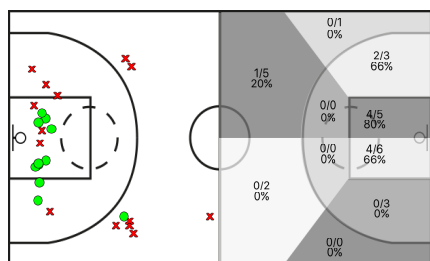

## Collblanc

Si	Dr	JUGADOR	Min	Pts	Tiros 2	Tiros 3	Tiros Libres	REBOTES					TAPONES			FALTAS			
								T	RD	RO	Asis...	PR	PP	Fv	Co	Mts	Cm	Re	Vi
*	2	Ariza	05:28	0	0/0 0%	0/0 0%	0/0 0%	0	0	0	0	0	1	0	0	0	0	0/0	-1
*	3	Figuerola	30:26	22	3/7 42%	4/9 44%	4/5 80%	2	2	0	2	0	3	0	0	0	9	0/0	22
*	4	Carretero	32:31	6	3/7 42%	0/0 0%	0/0 0%	2	1	1	4	0	0	0	0	0	1	0/0	9
*	7	Bassons	11:44	5	1/1 100%	0/2 0%	3/6 50%	2	1	1	0	0	0	0	0	4	3	0/0	1
*	10	Alvarez	37:20	8	2/6 33%	0/2 0%	4/4 100%	4	2	2	0	1	2	0	0	3	3	0/0	5
	11	Martinez	16:22	6	3/6 50%	0/1 0%	0/0 0%	2	2	0	0	0	1	0	0	1	0	0/0	2
	17	Gasol	11:07	7	3/5 60%	0/0 0%	1/1 100%	6	3	3	0	0	0	0	0	2	0/0	13	
	20	Teixidor	28:04	11	3/4 75%	0/0 0%	5/6 83%	3	2	1	0	1	1	0	0	2	1	0/0	11
	27	Hancoch	26:58	7	2/2 100%	1/2 50%	0/0 0%	1	1	0	0	0	4	0	0	2	2	0/0	3
		COL	200:00	0	0/0 0%	0/0 0%	0/0 0%	1	1	0	0	0	0	0	0	0	1	0/0	2
			200:00	72	20/38 52%	5/16 31%	17/22 77%	23	15	8	6	2	12	0	0	12	21	0/0	66

## C.B. Roser

1, 2 PART

3, 4 PART

TOTAL %