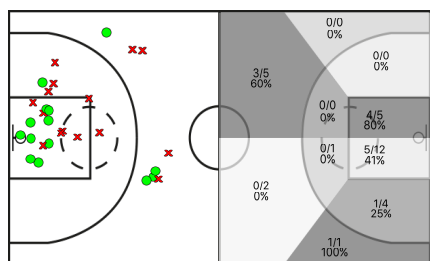

## Collblanc

Si	Dr	JUGADOR	Min	Pts	Tiros 2	Tiros 3	Tiros Libres	REBOTES					TAPONES			FALTAS			
								T	RD	RO	Asis...	PR	PP	Fv	Co	Mts	Cm	Re	Vi
*	2	Ariza	05:28	0	0/0 0%	0/0 0%	0/0 0%	0	0	0	0	0	1	0	0	0	0	0/0	-1
*	3	Figuerola	30:26	22	3/7 42%	4/9 44%	4/5 80%	2	2	0	2	0	3	0	0	0	9	0/0	22
*	4	Carretero	32:31	6	3/7 42%	0/0 0%	0/0 0%	2	1	1	4	0	0	0	0	0	1	0/0	9
*	7	Bassons	11:44	5	1/1 100%	0/2 0%	3/6 50%	2	1	1	0	0	0	0	0	4	3	0/0	1
*	10	Alvarez	37:20	8	2/6 33%	0/2 0%	4/4 100%	4	2	2	0	1	2	0	0	3	3	0/0	5
	11	Martinez	16:22	6	3/6 50%	0/1 0%	0/0 0%	2	2	0	0	0	1	0	0	1	0	0/0	2
	17	Gasol	11:07	7	3/5 60%	0/0 0%	1/1 100%	6	3	3	0	0	0	0	0	2	0/0	13	
	20	Teixidor	28:04	11	3/4 75%	0/0 0%	5/6 83%	3	2	1	0	1	1	0	0	2	1	0/0	11
	27	Hancoch	26:58	7	2/2 100%	1/2 50%	0/0 0%	1	1	0	0	0	4	0	0	2	2	0/0	3
		COL	200:00	0	0/0 0%	0/0 0%	0/0 0%	1	1	0	0	0	0	0	0	0	1	0/0	2
			200:00	72	20/38 52%	5/16 31%	17/22 77%	23	15	8	6	2	12	0	0	12	21	0/0	66

## C.B. Roser

1, 2 PART

3, 4 PART

TOTAL %