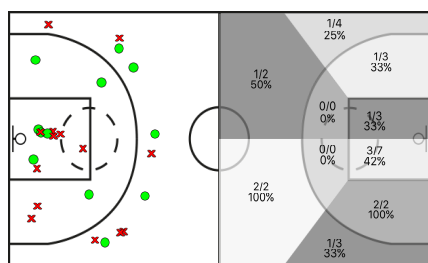

Sitges							REBOTES					TAPONES			FALTAS					
5i	Dr	JUGADOR	Min	Pts	Tiros 2	Tiros 3	Tiros Libres	T	RD	RO	Asis...	PR	PP	Fv	Co	Mts	Cm	Re	Vi	Va
	5	Sabate	16:50	3	0/3 0%	1/2 50%	0/0 0%	4	4	0	0	0	0	0	1	0	3	3	0/0	2
*	7	Dominguez	23:10	10	4/9 44%	0/2 0%	2/4 50%	2	0	2	2	0	2	0	0	0	1	3	0/0	5
*	8	Perez	20:01	4	2/4 50%	0/0 0%	0/0 0%	1	0	1	0	0	3	0	0	0	4	0	0/0	-4
*	10	Riu	31:11	9	2/5 40%	1/2 50%	2/4 50%	6	3	3	1	0	1	0	1	0	4	6	0/0	10
	11	Guillem	11:12	0	0/0 0%	0/3 0%	0/0 0%	0	0	0	2	0	0	0	0	0	2	1	0/0	-2
	12	Saladie	21:34	10	3/6 50%	1/3 33%	1/2 50%	0	0	0	1	1	1	0	0	0	3	1	0/0	3
	14	Sabate	28:57	18	3/3 100%	3/4 75%	3/5 60%	5	2	3	0	0	0	0	0	0	2	3	0/0	21
*	15	Perez	11:03	6	0/1 0%	2/2 100%	0/0 0%	2	1	1	1	0	0	0	0	0	1	0	0/0	7
	21	Gonzalez	00:00	0	0/0 0%	0/0 0%	0/0 0%	0	0	0	0	0	0	0	0	0	0	0	0/0	0
	22	Vicente	14:03	5	0/0 0%	1/2 50%	2/2 100%	2	2	0	0	0	0	0	0	0	2	1	0/0	5
	24	Rodriguez	10:55	0	0/0 0%	0/0 0%	0/0 0%	2	2	0	0	0	0	0	0	0	3	0	0/0	-1
*	34	Velasco	11:04	1	0/0 0%	0/0 0%	1/2 50%	1	1	0	0	0	2	0	0	0	0	2	0/0	1
		SIT	200:00	0	0/0 0%	0/0 0%	0/0 0%	0	0	0	0	0	0	0	0	0	0	1	0/0	1
			200:00	66	14/31 45%	9/20 45%	11/19 57%	25	15	10	7	1	9	0	2	0	25	20	0/0	47

C.B. Roser

Sitges

C.B. Roser

P1	P2	P3	P4	T
18	11	16	29	74

Sitges

P1	P2	P3	P4	T
13	23	15	15	66