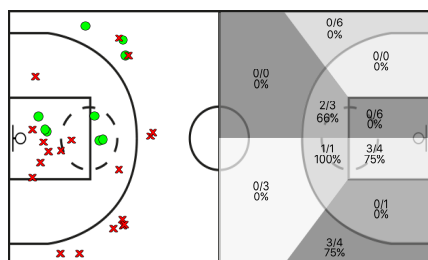

Sitges							REBOTES					TAPONES			FALTAS					
5i	Dr	JUGADOR	Min	Pts	Tiros 2	Tiros 3	Tiros Libres	T	RD	RO	Asis...	PR	PP	Fv	Co	Mts	Cm	Re	Vi	Va
	5	Sabate	16:50	3	0/3 0%	1/2 50%	0/0 0%	4	4	0	0	0	0	0	1	0	3	3	0/0	2
*	7	Dominguez	23:10	10	4/9 44%	0/2 0%	2/4 50%	2	0	2	2	0	2	0	0	0	1	3	0/0	5
*	8	Perez	20:01	4	2/4 50%	0/0 0%	0/0 0%	1	0	1	0	0	3	0	0	0	4	0	0/0	-4
*	10	Riu	31:11	9	2/5 40%	1/2 50%	2/4 50%	6	3	3	1	0	1	0	1	0	4	6	0/0	10
	11	Guillem	11:12	0	0/0 0%	0/3 0%	0/0 0%	0	0	0	2	0	0	0	0	0	2	1	0/0	-2
	12	Saladie	21:34	10	3/6 50%	1/3 33%	1/2 50%	0	0	0	1	1	1	0	0	0	3	1	0/0	3
	14	Sabate	28:57	18	3/3 100%	3/4 75%	3/5 60%	5	2	3	0	0	0	0	0	0	2	3	0/0	21
*	15	Perez	11:03	6	0/1 0%	2/2 100%	0/0 0%	2	1	1	1	0	0	0	0	0	1	0	0/0	7
	21	Gonzalez	00:00	0	0/0 0%	0/0 0%	0/0 0%	0	0	0	0	0	0	0	0	0	0	0	0/0	0
	22	Vicente	14:03	5	0/0 0%	1/2 50%	2/2 100%	2	2	0	0	0	0	0	0	0	2	1	0/0	5
	24	Rodriguez	10:55	0	0/0 0%	0/0 0%	0/0 0%	2	2	0	0	0	0	0	0	0	3	0	0/0	-1
*	34	Velasco	11:04	1	0/0 0%	0/0 0%	1/2 50%	1	1	0	0	0	2	0	0	0	0	2	0/0	1
		SIT	200:00	0	0/0 0%	0/0 0%	0/0 0%	0	0	0	0	0	0	0	0	0	0	1	0/0	1
			200:00	66	14/31 45%	9/20 45%	11/19 57%	25	15	10	7	1	9	0	2	0	25	20	0/0	47

C.B. Roser

Sitges

C.B. Roser

P1	P2	P3	P4	T
18	11	16	29	74

Sitges

P1	P2	P3	P4	T
13	23	15	15	66