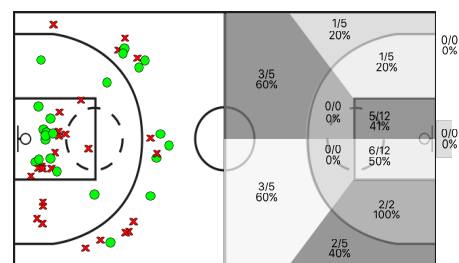

Sitges							REBOTES					TAPONES			FALTAS					
5i	Dr	JUGADOR	Min	Pts	Tiros 2	Tiros 3	Tiros Libres	T	RD	RO	Asis...	PR	PP	Fv	Co	Mts	Cm	Re	Vi	Va
	5	Sabate	16:50	3	0/3 0%	1/2 50%	0/0 0%	4	4	0	0	0	0	0	1	0	3	3	0/0	2
*	7	Dominguez	23:10	10	4/9 44%	0/2 0%	2/4 50%	2	0	2	2	0	2	0	0	0	1	3	0/0	5
*	8	Perez	20:01	4	2/4 50%	0/0 0%	0/0 0%	1	0	1	0	0	3	0	0	0	4	0	0/0	-4
*	10	Riu	31:11	9	2/5 40%	1/2 50%	2/4 50%	6	3	3	1	0	1	0	1	0	4	6	0/0	10
	11	Guillem	11:12	0	0/0 0%	0/3 0%	0/0 0%	0	0	0	2	0	0	0	0	0	2	1	0/0	-2
	12	Saladie	21:34	10	3/6 50%	1/3 33%	1/2 50%	0	0	0	1	1	1	0	0	0	3	1	0/0	3
	14	Sabate	28:57	18	3/3 100%	3/4 75%	3/5 60%	5	2	3	0	0	0	0	0	0	2	3	0/0	21
*	15	Perez	11:03	6	0/1 0%	2/2 100%	0/0 0%	2	1	1	1	0	0	0	0	0	1	0	0/0	7
	21	Gonzalez	00:00	0	0/0 0%	0/0 0%	0/0 0%	0	0	0	0	0	0	0	0	0	0	0	0/0	0
	22	Vicente	14:03	5	0/0 0%	1/2 50%	2/2 100%	2	2	0	0	0	0	0	0	0	2	1	0/0	5
	24	Rodriguez	10:55	0	0/0 0%	0/0 0%	0/0 0%	2	2	0	0	0	0	0	0	0	3	0	0/0	-1
*	34	Velasco	11:04	1	0/0 0%	0/0 0%	1/2 50%	1	1	0	0	0	2	0	0	0	0	2	0/0	1
		SIT	200:00	0	0/0 0%	0/0 0%	0/0 0%	0	0	0	0	0	0	0	0	0	0	1	0/0	1
			200:00	66	14/31 45%	9/20 45%	11/19 57%	25	15	10	7	1	9	0	2	0	25	20	0/0	47

C.B. Roser

Sitges

C.B. Roser

P1	P2	P3	P4	T
18	11	16	29	74

Sitges

P1	P2	P3	P4	T
13	23	15	15	66