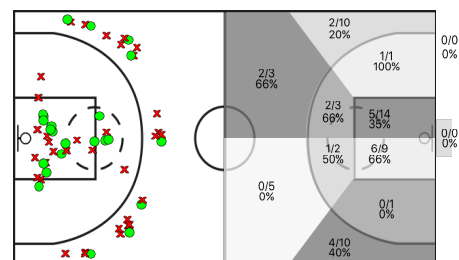

Sitges							REBOTES					TAPONES			FALTAS					
5i	Dr	JUGADOR	Min	Pts	Tiros 2	Tiros 3	Tiros Libres	T	RD	RO	Asis...	PR	PP	Fv	Co	Mts	Cm	Re	Vi	Va
	5	Sabate	16:50	3	0/3 0%	1/2 50%	0/0 0%	4	4	0	0	0	0	0	1	0	3	3	0/0	2
*	7	Dominguez	23:10	10	4/9 44%	0/2 0%	2/4 50%	2	0	2	2	0	2	0	0	0	1	3	0/0	5
*	8	Perez	20:01	4	2/4 50%	0/0 0%	0/0 0%	1	0	1	0	0	3	0	0	0	4	0	0/0	-4
*	10	Riu	31:11	9	2/5 40%	1/2 50%	2/4 50%	6	3	3	1	0	1	0	1	0	4	6	0/0	10
	11	Guillem	11:12	0	0/0 0%	0/3 0%	0/0 0%	0	0	0	2	0	0	0	0	0	2	1	0/0	-2
	12	Saladie	21:34	10	3/6 50%	1/3 33%	1/2 50%	0	0	0	1	1	1	0	0	0	3	1	0/0	3
	14	Sabate	28:57	18	3/3 100%	3/4 75%	3/5 60%	5	2	3	0	0	0	0	0	0	2	3	0/0	21
*	15	Perez	11:03	6	0/1 0%	2/2 100%	0/0 0%	2	1	1	1	0	0	0	0	0	1	0	0/0	7
	21	Gonzalez	00:00	0	0/0 0%	0/0 0%	0/0 0%	0	0	0	0	0	0	0	0	0	0	0	0/0	0
	22	Vicente	14:03	5	0/0 0%	1/2 50%	2/2 100%	2	2	0	0	0	0	0	0	0	2	1	0/0	5
	24	Rodriguez	10:55	0	0/0 0%	0/0 0%	0/0 0%	2	2	0	0	0	0	0	0	0	3	0	0/0	-1
*	34	Velasco	11:04	1	0/0 0%	0/0 0%	1/2 50%	1	1	0	0	0	2	0	0	0	0	2	0/0	1
		SIT	200:00	0	0/0 0%	0/0 0%	0/0 0%	0	0	0	0	0	0	0	0	0	0	1	0/0	1
			200:00	66	14/31 45%	9/20 45%	11/19 57%	25	15	10	7	1	9	0	2	0	25	20	0/0	47

C.B. Roser

Sitges

C.B. Roser

P1	P2	P3	P4	T
18	11	16	29	74

Sitges

P1	P2	P3	P4	T
13	23	15	15	66