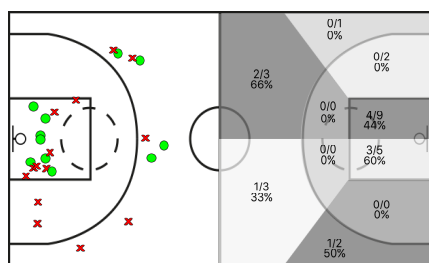

Sitges							REBOTES					TAPONES			FALTAS					
5i	Dr	JUGADOR	Min	Pts	Tiros 2	Tiros 3	Tiros Libres	T	RD	RO	Asis...	PR	PP	Fv	Co	Mts	Cm	Re	Vi	Va
	5	Sabate	16:50	3	0/3 0%	1/2 50%	0/0 0%	4	4	0	0	0	0	0	1	0	3	3	0/0	2
*	7	Dominguez	23:10	10	4/9 44%	0/2 0%	2/4 50%	2	0	2	2	0	2	0	0	0	1	3	0/0	5
*	8	Perez	20:01	4	2/4 50%	0/0 0%	0/0 0%	1	0	1	0	0	3	0	0	0	4	0	0/0	-4
*	10	Riu	31:11	9	2/5 40%	1/2 50%	2/4 50%	6	3	3	1	0	1	0	1	0	4	6	0/0	10
	11	Guillem	11:12	0	0/0 0%	0/3 0%	0/0 0%	0	0	0	2	0	0	0	0	0	2	1	0/0	-2
	12	Saladie	21:34	10	3/6 50%	1/3 33%	1/2 50%	0	0	0	1	1	1	0	0	0	3	1	0/0	3
	14	Sabate	28:57	18	3/3 100%	3/4 75%	3/5 60%	5	2	3	0	0	0	0	0	0	2	3	0/0	21
*	15	Perez	11:03	6	0/1 0%	2/2 100%	0/0 0%	2	1	1	1	0	0	0	0	0	1	0	0/0	7
	21	Gonzalez	00:00	0	0/0 0%	0/0 0%	0/0 0%	0	0	0	0	0	0	0	0	0	0	0	0/0	0
	22	Vicente	14:03	5	0/0 0%	1/2 50%	2/2 100%	2	2	0	0	0	0	0	0	0	2	1	0/0	5
	24	Rodriguez	10:55	0	0/0 0%	0/0 0%	0/0 0%	2	2	0	0	0	0	0	0	0	3	0	0/0	-1
*	34	Velasco	11:04	1	0/0 0%	0/0 0%	1/2 50%	1	1	0	0	0	2	0	0	0	0	2	0/0	1
		SIT	200:00	0	0/0 0%	0/0 0%	0/0 0%	0	0	0	0	0	0	0	0	0	0	1	0/0	1
			200:00	66	14/31 45%	9/20 45%	11/19 57%	25	15	10	7	1	9	0	2	0	25	20	0/0	47

C.B. Roser

Sitges

C.B. Roser

P1	P2	P3	P4	T
18	11	16	29	74

Sitges

P1	P2	P3	P4	T
13	23	15	15	66