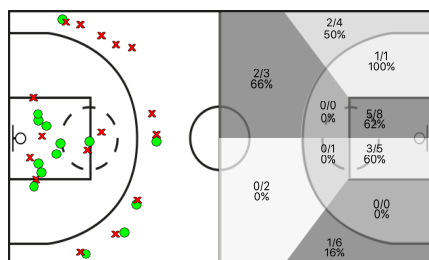

Sitges							REBOTES					TAPONES			FALTAS					
5i	Dr	JUGADOR	Min	Pts	Tiros 2	Tiros 3	Tiros Libres	T	RD	RO	Asis...	PR	PP	Fv	Co	Mts	Cm	Re	Vi	Va
	5	Sabate	16:50	3	0/3 0%	1/2 50%	0/0 0%	4	4	0	0	0	0	0	1	0	3	3	0/0	2
*	7	Dominguez	23:10	10	4/9 44%	0/2 0%	2/4 50%	2	0	2	2	0	2	0	0	0	1	3	0/0	5
*	8	Perez	20:01	4	2/4 50%	0/0 0%	0/0 0%	1	0	1	0	0	3	0	0	0	4	0	0/0	-4
*	10	Riu	31:11	9	2/5 40%	1/2 50%	2/4 50%	6	3	3	1	0	1	0	1	0	4	6	0/0	10
	11	Guillem	11:12	0	0/0 0%	0/3 0%	0/0 0%	0	0	0	2	0	0	0	0	0	2	1	0/0	-2
	12	Saladie	21:34	10	3/6 50%	1/3 33%	1/2 50%	0	0	0	1	1	1	0	0	0	3	1	0/0	3
	14	Sabate	28:57	18	3/3 100%	3/4 75%	3/5 60%	5	2	3	0	0	0	0	0	0	2	3	0/0	21
*	15	Perez	11:03	6	0/1 0%	2/2 100%	0/0 0%	2	1	1	1	0	0	0	0	0	1	0	0/0	7
	21	Gonzalez	00:00	0	0/0 0%	0/0 0%	0/0 0%	0	0	0	0	0	0	0	0	0	0	0	0/0	0
	22	Vicente	14:03	5	0/0 0%	1/2 50%	2/2 100%	2	2	0	0	0	0	0	0	0	2	1	0/0	5
	24	Rodriguez	10:55	0	0/0 0%	0/0 0%	0/0 0%	2	2	0	0	0	0	0	0	0	3	0	0/0	-1
*	34	Velasco	11:04	1	0/0 0%	0/0 0%	1/2 50%	1	1	0	0	0	2	0	0	0	0	2	0/0	1
		SIT	200:00	0	0/0 0%	0/0 0%	0/0 0%	0	0	0	0	0	0	0	0	0	0	1	0/0	1
			200:00	66	14/31 45%	9/20 45%	11/19 57%	25	15	10	7	1	9	0	2	0	25	20	0/0	47

C.B. Roser

Sitges

C.B. Roser

P1	P2	P3	P4	T
18	11	16	29	74

Sitges

P1	P2	P3	P4	T
13	23	15	15	66