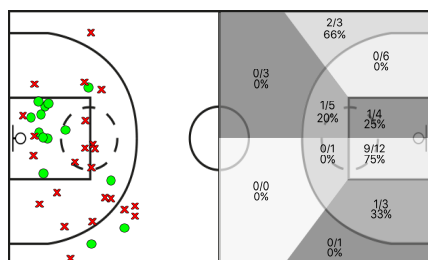

IPSI

Si	Dr	JUGADOR	Min	Pts	Tiros 2	Tiros 3	Tiros Libres	REBOTES					TAPONES			FALTAS				
								T	RD	RO	Asis...	PR	PP	Fv	Co	Mts	Cm	Re	Vi	Va
*	4	Sullewa	25:56	12	5/10 50%	0/1 0%	2/2 100%	10	6	4	1	1	4	0	2	0	1	6	0/0	17
	6	Segales	18:51	4	1/2 50%	0/1 0%	2/2 100%	1	1	0	3	2	1	0	0	2	3	0/0	8	
*	7	Zaragoza	12:00	4	1/1 100%	0/1 0%	2/5 40%	2	1	1	0	0	3	1	1	0	2	3	0/0	0
	8	Gratacos	21:43	17	2/2 100%	4/8 50%	1/2 50%	0	0	0	0	0	3	0	0	5	1	0/0	5	
	9	Escola	00:00	0	0/0 0%	0/0 0%	0/0 0%	0	0	0	0	0	0	0	0	0	0	0/0	0	
	11	Pi	23:12	8	3/7 42%	0/4 0%	2/2 100%	1	0	1	0	0	2	0	0	2	4	0/0	1	
	12	Subirachs	21:40	0	0/1 0%	0/0 0%	0/0 0%	3	2	1	0	0	1	0	0	4	0	0/0	-3	
*	13	Granes	12:36	0	0/3 0%	0/1 0%	0/0 0%	0	0	0	0	1	0	0	0	2	0	0/0	-5	
*	14	Sanz	18:09	3	0/0 0%	1/2 50%	0/0 0%	1	1	0	2	0	1	0	1	0	2	0	0/0	1
*	15	Auge	22:22	4	0/6 0%	1/2 50%	1/2 50%	3	2	1	0	0	0	2	1	0	4	1	0/0	-3
	16	Teruel	23:31	7	2/3 66%	1/3 33%	0/0 0%	3	3	0	1	0	1	0	0	0	2	0/0	9	
		IPS	200:00	0	0/0 0%	0/0 0%	0/0 0%	0	0	0	0	0	0	0	0	0	1	0/0	1	
			200:00	59	14/35 40%	7/23 30%	10/15 66%	24	16	8	7	4	16	3	5	0	24	20	0/0	30

C.B. Roser

IPSI

C.B. Roser

P1	P2	P3	P4	T
18	19	11	28	76

IPSI

P1	P2	P3	P4	T
12	14	12	21	59