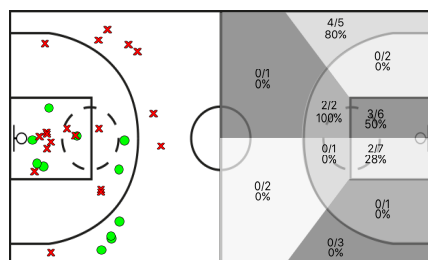

IPSI

Si	Dr	JUGADOR	Min	Pts	Tiros 2	Tiros 3	Tiros Libres	REBOTES					TAPONES			FALTAS				
								T	RD	RO	Asis...	PR	PP	Fv	Co	Mts	Cm	Re	Vi	Va
*	4	Sullewa	25:56	12	5/10 50%	0/1 0%	2/2 100%	10	6	4	1	1	4	0	2	0	1	6	0/0	17
	6	Segales	18:51	4	1/2 50%	0/1 0%	2/2 100%	1	1	0	3	2	1	0	0	2	3	0/0	8	
*	7	Zaragoza	12:00	4	1/1 100%	0/1 0%	2/5 40%	2	1	1	0	0	3	1	1	0	2	3	0/0	0
	8	Gratacos	21:43	17	2/2 100%	4/8 50%	1/2 50%	0	0	0	0	0	3	0	0	5	1	0/0	5	
	9	Escola	00:00	0	0/0 0%	0/0 0%	0/0 0%	0	0	0	0	0	0	0	0	0	0	0/0	0	
	11	Pi	23:12	8	3/7 42%	0/4 0%	2/2 100%	1	0	1	0	0	2	0	0	2	4	0/0	1	
	12	Subirachs	21:40	0	0/1 0%	0/0 0%	0/0 0%	3	2	1	0	0	1	0	0	4	0	0/0	-3	
*	13	Granes	12:36	0	0/3 0%	0/1 0%	0/0 0%	0	0	0	0	1	0	0	0	2	0	0/0	-5	
*	14	Sanz	18:09	3	0/0 0%	1/2 50%	0/0 0%	1	1	0	2	0	1	0	1	0	2	0	0/0	1
*	15	Auge	22:22	4	0/6 0%	1/2 50%	1/2 50%	3	2	1	0	0	0	2	1	0	4	1	0/0	-3
	16	Teruel	23:31	7	2/3 66%	1/3 33%	0/0 0%	3	3	0	1	0	1	0	0	0	2	0/0	9	
		IPS	200:00	0	0/0 0%	0/0 0%	0/0 0%	0	0	0	0	0	0	0	0	0	1	0/0	1	
			200:00	59	14/35 40%	7/23 30%	10/15 66%	24	16	8	7	4	16	3	5	0	24	20	0/0	30

C.B. Roser

IPSI

C.B. Roser

P1	P2	P3	P4	T
18	19	11	28	76

IPSI

P1	P2	P3	P4	T
12	14	12	21	59