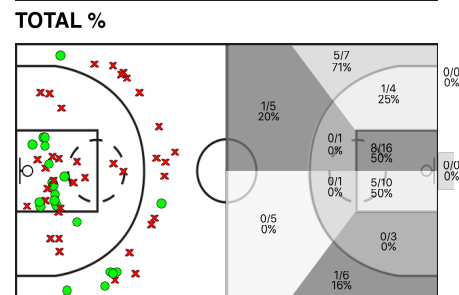

IPSI

Si	Dr	JUGADOR	Min	Pts	Tiros 2	Tiros 3	Tiros Libres	REBOTES					TAPONES			FALTAS				
								T	RD	RO	Asis...	PR	PP	Fv	Co	Mts	Cm	Re	Vi	Va
*	4	Sullewa	25:56	12	5/10 50%	0/1 0%	2/2 100%	10	6	4	1	1	4	0	2	0	1	6	0/0	17
	6	Segales	18:51	4	1/2 50%	0/1 0%	2/2 100%	1	1	0	3	2	1	0	0	2	3	0/0	8	
*	7	Zaragoza	12:00	4	1/1 100%	0/1 0%	2/5 40%	2	1	1	0	0	3	1	1	0	2	3	0/0	0
	8	Gratacos	21:43	17	2/2 100%	4/8 50%	1/2 50%	0	0	0	0	0	3	0	0	5	1	0/0	5	
	9	Escola	00:00	0	0/0 0%	0/0 0%	0/0 0%	0	0	0	0	0	0	0	0	0	0	0/0	0	
	11	Pi	23:12	8	3/7 42%	0/4 0%	2/2 100%	1	0	1	0	0	2	0	0	2	4	0/0	1	
	12	Subirachs	21:40	0	0/1 0%	0/0 0%	0/0 0%	3	2	1	0	0	1	0	0	4	0	0/0	-3	
*	13	Granes	12:36	0	0/3 0%	0/1 0%	0/0 0%	0	0	0	0	1	0	0	0	2	0	0/0	-5	
*	14	Sanz	18:09	3	0/0 0%	1/2 50%	0/0 0%	1	1	0	2	0	1	0	1	0	2	0	0/0	1
*	15	Auge	22:22	4	0/6 0%	1/2 50%	1/2 50%	3	2	1	0	0	0	2	1	0	4	1	0/0	-3
	16	Teruel	23:31	7	2/3 66%	1/3 33%	0/0 0%	3	3	0	1	0	1	0	0	0	2	0/0	9	
		IPS	200:00	0	0/0 0%	0/0 0%	0/0 0%	0	0	0	0	0	0	0	0	0	1	0/0	1	
			200:00	59	14/35 40%	7/23 30%	10/15 66%	24	16	8	7	4	16	3	5	0	24	20	0/0	30

C.B. Roser

IPSI

C.B. Roser

P1	P2	P3	P4	T
18	19	11	28	76

IPSI

P1	P2	P3	P4	T
12	14	12	21	59