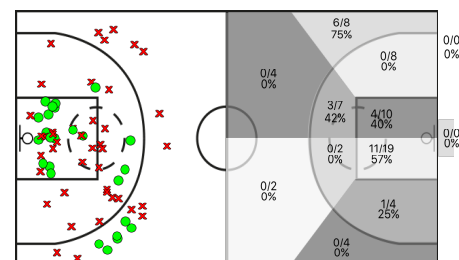

IPSI

Si	Dr	JUGADOR	Min	Pts	Tiros 2	Tiros 3	Tiros Libres	REBOTES					TAPONES			FALTAS				
								T	RD	RO	Asis...	PR	PP	Fv	Co	Mts	Cm	Re	Vi	Va
*	4	Sullewa	25:56	12	5/10 50%	0/1 0%	2/2 100%	10	6	4	1	1	4	0	2	0	1	6	0/0	17
	6	Segales	18:51	4	1/2 50%	0/1 0%	2/2 100%	1	1	0	3	2	1	0	0	2	3	0/0	8	
*	7	Zaragoza	12:00	4	1/1 100%	0/1 0%	2/5 40%	2	1	1	0	0	3	1	1	0	2	3	0/0	0
	8	Gratacos	21:43	17	2/2 100%	4/8 50%	1/2 50%	0	0	0	0	0	3	0	0	5	1	0/0	5	
	9	Escola	00:00	0	0/0 0%	0/0 0%	0/0 0%	0	0	0	0	0	0	0	0	0	0	0/0	0	
	11	Pi	23:12	8	3/7 42%	0/4 0%	2/2 100%	1	0	1	0	0	2	0	0	2	4	0/0	1	
	12	Subirachs	21:40	0	0/1 0%	0/0 0%	0/0 0%	3	2	1	0	0	1	0	0	4	0	0/0	-3	
*	13	Granes	12:36	0	0/3 0%	0/1 0%	0/0 0%	0	0	0	0	1	0	0	0	2	0	0/0	-5	
*	14	Sanz	18:09	3	0/0 0%	1/2 50%	0/0 0%	1	1	0	2	0	1	0	1	0	2	0	0/0	1
*	15	Auge	22:22	4	0/6 0%	1/2 50%	1/2 50%	3	2	1	0	0	0	2	1	0	4	1	0/0	-3
	16	Teruel	23:31	7	2/3 66%	1/3 33%	0/0 0%	3	3	0	1	0	1	0	0	0	2	0/0	9	
		IPS	200:00	0	0/0 0%	0/0 0%	0/0 0%	0	0	0	0	0	0	0	0	0	1	0/0	1	
			200:00	59	14/35 40%	7/23 30%	10/15 66%	24	16	8	7	4	16	3	5	0	24	20	0/0	30

C.B. Roser

IPSI

C.B. Roser

P1	P2	P3	P4	T
18	19	11	28	76

IPSI

P1	P2	P3	P4	T
12	14	12	21	59