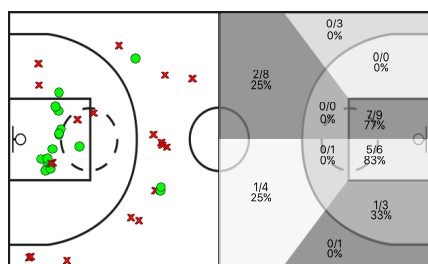

Sagrada Familia Claror							REBOTS					TAPS			FALTES					
5i	Dr.	JUGADOR	Min	Pts	Tirs 2	Tirs 3	Tirs lliures	T	RD	RO	Asis...	PR	PP	Fv	Co	Esx	Cm	Re	Vi	Va
*	3	Victor Carretero	09:49	0	0/0 0%	0/1 0%	0/0 0%	1	1	0	0	0	1	0	0	0	0	0	0/0	-1
	4	Dani Cester	07:41	0	0/0 0%	0/0 0%	0/0 0%	0	0	0	1	1	2	0	0	0	0	1	0/0	1
	5	Josu Carrillo	05:42	6	2/2 100%	0/0 0%	2/2 100%	2	1	1	0	0	1	0	0	0	3	1	0/0	5
	8	Carles Reynals	15:16	3	1/2 50%	0/2 0%	1/1 100%	1	1	0	1	2	3	0	0	0	1	1	0/0	1
	9	Nii Santiago	23:04	15	3/4 75%	1/3 33%	6/7 85%	3	2	1	3	0	1	0	0	0	4	8	0/0	20
*	11	Roger Abelló	23:42	10	3/8 37%	1/5 20%	1/1 100%	1	0	1	3	1	2	0	0	0	3	2	0/0	3
	12	Arnau Olivé	05:15	2	1/2 50%	0/0 0%	0/0 0%	2	1	1	0	0	2	0	0	0	1	0	0/0	0
	13	Josep Cegarra	13:25	6	3/4 75%	0/1 0%	0/0 0%	0	0	0	0	0	0	0	0	0	3	0	0/0	1
*	14	Jordi Poch	31:40	13	5/7 71%	1/2 50%	0/1 0%	5	4	1	2	2	6	1	0	0	2	3	0/0	14
	15	Xavi Hernández	09:00	3	0/0 0%	1/1 100%	0/0 0%	3	2	1	0	0	2	0	0	0	2	0	0/0	2
*	19	Victor Guerrero	19:42	8	4/5 80%	0/0 0%	0/0 0%	2	2	0	0	0	0	0	0	0	0	1	0/0	10
*	23	Ignasi Jordan	35:44	9	3/5 60%	1/8 12%	0/0 0%	3	2	1	2	2	1	1	0	0	3	0	0/0	4
		SFC	200:00	0	0/0 0%	0/0 0%	0/0 0%	0	0	0	0	0	0	0	0	0	0	1	0/0	1
			200:00	75	25/39 64%	5/23 21%	10/12 83%	23	16	7	12	8	21	2	0	0	22	17	0/0	60

CB Valls

1, 2 PART