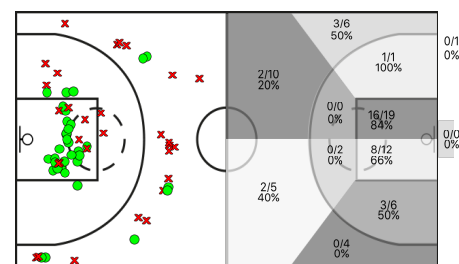

Sagrada Familia Claror							REBOTS					TAPS			FALTES					
5i	Dr.	JUGADOR	Min	Pts	Tirs 2	Tirs 3	Tirs lliures	T	RD	RO	Asis...	PR	PP	Fv	Co	Esx	Cm	Re	Vi	Va
*	3	Victor Carretero	09:49	0	0/0 0%	0/1 0%	0/0 0%	1	1	0	0	0	1	0	0	0	0	0	0/0	-1
	4	Dani Cester	07:41	0	0/0 0%	0/0 0%	0/0 0%	0	0	0	1	1	2	0	0	0	0	1	0/0	1
	5	Josu Carrillo	05:42	6	2/2 100%	0/0 0%	2/2 100%	2	1	1	0	0	1	0	0	0	3	1	0/0	5
	8	Carles Reynals	15:16	3	1/2 50%	0/2 0%	1/1 100%	1	1	0	1	2	3	0	0	0	1	1	0/0	1
	9	Nii Santiago	23:04	15	3/4 75%	1/3 33%	6/7 85%	3	2	1	3	0	1	0	0	0	4	8	0/0	20
*	11	Roger Abelló	23:42	10	3/8 37%	1/5 20%	1/1 100%	1	0	1	3	1	2	0	0	0	3	2	0/0	3
	12	Arnau Olivé	05:15	2	1/2 50%	0/0 0%	0/0 0%	2	1	1	0	0	2	0	0	0	1	0	0/0	0
	13	Josep Cegarra	13:25	6	3/4 75%	0/1 0%	0/0 0%	0	0	0	0	0	0	0	0	0	3	0	0/0	1
*	14	Jordi Poch	31:40	13	5/7 71%	1/2 50%	0/1 0%	5	4	1	2	2	6	1	0	0	2	3	0/0	14
	15	Xavi Hernández	09:00	3	0/0 0%	1/1 100%	0/0 0%	3	2	1	0	0	2	0	0	0	2	0	0/0	2
*	19	Victor Guerrero	19:42	8	4/5 80%	0/0 0%	0/0 0%	2	2	0	0	0	0	0	0	0	0	1	0/0	10
*	23	Ignasi Jordan	35:44	9	3/5 60%	1/8 12%	0/0 0%	3	2	1	2	2	1	1	0	0	3	0	0/0	4
		SFC	200:00	0	0/0 0%	0/0 0%	0/0 0%	0	0	0	0	0	0	0	0	0	0	1	0/0	1
			200:00	75	25/39 64%	5/23 21%	10/12 83%	23	16	7	12	8	21	2	0	0	22	17	0/0	60

## CB Valls

1, 2 PART

3, 4 PART

TOTAL %