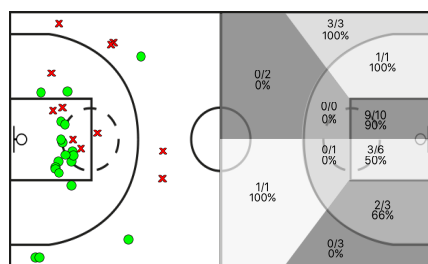

CB Valls vs Sagrada Familia Claror

CB Valls							REBOTS					TAPS			FALTES					
5i	Dr.	JUGADOR	Min	Pts	Tirs 2	Tirs 3	Tirs lliures	T	RD	RO	Asis...	PR	PP	Fv	Co	Esx	Cm	Re	Vi	Va
*	4	Jordi Llagostera	26:30	9	3/4 75%	1/3 33%	0/0 0%	2	1	1	3	2	2	0	0	0	4	1	0/0	8
	5	Isaiah Johnson	19:00	10	5/6 83%	0/2 0%	0/1 0%	3	1	2	3	2	2	0	0	0	5	2	0/0	9
*	6	Jordi Andreu	20:14	11	2/2 100%	0/1 0%	7/8 87%	6	5	1	1	2	1	0	0	0	0	5	0/0	22
	7	Oriol Besora	15:35	12	2/3 66%	2/6 33%	2/2 100%	3	1	2	1	0	1	0	0	0	3	1	0/0	8
	8	Edgar Besora	04:41	0	0/0 0%	0/1 0%	0/0 0%	0	0	0	0	0	0	0	0	0	0	1	0/0	0
	10	Jordi Pascual	00:00	0	0/0 0%	0/0 0%	0/0 0%	0	0	0	0	0	0	0	0	0	0	0	0/0	0
*	12	Alex Alba	28:07	12	5/8 62%	0/0 0%	2/4 50%	8	7	1	4	0	2	0	0	0	2	7	0/0	22
*	15	Jonathan Medina	30:50	15	3/4 75%	3/6 50%	0/1 0%	3	2	1	0	0	3	0	1	0	2	2	0/0	9
	16	Roger Salat	00:00	0	0/0 0%	0/0 0%	0/0 0%	0	0	0	0	0	0	0	0	0	0	0	0/0	0
	17	Oscar Ngomo	26:57	12	3/5 60%	1/4 25%	3/6 50%	8	7	1	4	1	2	0	0	0	1	3	0/0	17
*	18	Marti Viader	10:30	4	2/4 50%	0/0 0%	0/0 0%	2	0	2	0	1	2	0	1	0	0	0	0/0	2
	20	Josep Solé	17:36	6	3/4 75%	0/2 0%	0/0 0%	2	1	1	2	1	1	0	0	0	1	0	0/0	6
		CBV	200:00	0	0/0 0%	0/0 0%	0/0 0%	0	0	0	0	0	0	0	0	0	0	0	0/0	0
			200:00	91	28/40 70%	7/25 28%	14/22 63%	37	25	12	18	9	16	0	2	0	18	22	0/0	103