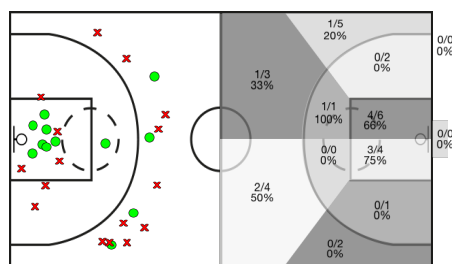

## CAMPING BIANYA ROSER A

5i	Dr	JUGADOR	Min	Pts	Tiros 2	Tiros 3	Tiros Libres	REBOTES					TAPONES			FALTAS				
								T	RD	RO	Asis...	PR	PP	Fv	Co	Mts	Cm	Re	Vi	Va
*	5	Dani Roure	31:30	13	3/5 60%	1/4 25%	4/4 100%	8	8	0	3	4	5	1	0	0	2	3	0/0	20
	6	Diego Frutos	16:49	6	1/1 100%	1/6 16%	1/2 50%	2	2	0	0	1	1	0	0	0	2	3	0/0	3
*	8	Marc Palau	24:35	4	2/7 28%	0/1 0%	0/1 0%	4	2	2	2	0	1	0	0	0	2	3	0/0	3
*	9	Xavi Assalit	15:12	2	1/1 100%	0/2 0%	0/0 0%	0	0	0	2	1	3	0	0	0	2	1	0/0	-1
*	10	Carles Estorach	20:24	2	1/3 33%	0/0 0%	0/0 0%	4	0	4	0	0	1	3	0	0	1	3	0/0	8
	13	Pol Huertas	21:38	9	3/3 100%	1/3 33%	0/3 0%	1	0	1	0	0	2	1	0	0	4	3	0/0	3
*	17	Joan Gavalda	30:31	12	1/1 100%	2/5 40%	4/6 66%	0	0	0	2	2	2	0	0	0	1	4	0/0	12
	18	Guillem Muntane	03:28	0	0/1 0%	0/0 0%	0/0 0%	1	0	1	0	1	0	0	0	0	1	0	0/0	0
	20	Miller Escobar	00:00	0	0/0 0%	0/0 0%	0/0 0%	0	0	0	0	0	0	0	0	0	0	0	0/0	0
	21	Paco Lopez	11:15	5	1/1 100%	1/2 50%	0/0 0%	0	0	0	2	0	0	0	0	0	1	1	0/0	6
	30	Ben Palmer	05:02	0	0/0 0%	0/0 0%	0/0 0%	1	1	0	0	0	0	0	0	0	0	0	0/0	1
	91	Sergi Tubert	19:36	4	2/8 25%	0/0 0%	0/0 0%	8	6	2	1	1	1	0	0	0	1	1	0/0	7
		CBR	200:00	0	0/0 0%	0/0 0%	0/0 0%	0	0	0	0	0	0	0	0	0	0	1	0/0	1
			200:00	57	15/31 48%	6/23 26%	9/16 56%	29	19	10	12	10	16	5	0	0	17	22	0/0	62

## CAMPING BIANYA ROSER A

1, 2 PART

3, 4 PART

TOTAL %