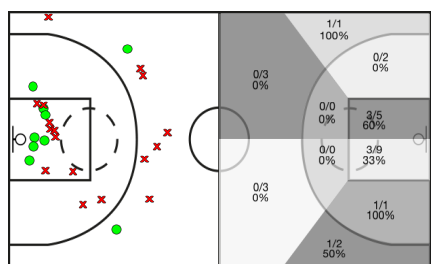

Aese

5i	Dr	JUGADOR	Min	Pts	Tiros 2	Tiros 3	Tiros Libres	REBOTES					TAPONES			FALTAS				
								T	RD	RO	Asis...	PR	PP	Fv	Co	Mts	Cm	Re	Vi	Va
*	4	Real	36:12	12	2/3 66%	2/2 100%	2/2 100%	3	2	1	1	2	2	0	0	0	4	2	0/0	13
	5	Boybouene	00:00	0	0/0 0%	0/0 0%	0/0 0%	0	0	0	0	0	0	0	0	0	0	0	0/0	0
	6	Bonet	07:24	0	0/0 0%	0/1 0%	0/0 0%	1	0	1	0	0	0	0	0	0	1	0	0/0	-1
	7	De Castro	24:12	21	4/8 50%	1/4 25%	10/12 83%	7	7	0	0	0	4	0	2	0	4	6	0/0	15
*	9	Gomez	36:35	9	3/7 42%	0/0 0%	3/4 75%	4	3	1	0	0	3	0	2	0	3	3	0/0	3
	10	Lagunas	00:00	0	0/0 0%	0/0 0%	0/0 0%	0	0	0	0	0	0	0	0	0	0	0	0/0	0
*	11	Solomando	32:39	2	0/1 0%	0/3 0%	2/2 100%	1	1	0	1	0	1	0	0	0	3	2	0/0	-2
*	12	Manu	09:27	0	0/3 0%	0/0 0%	0/0 0%	0	0	0	0	0	1	0	0	0	5	0	0/0	-9
	13	Mihailik	00:00	0	0/0 0%	0/0 0%	0/0 0%	0	0	0	0	0	0	0	0	0	0	0	0/0	0
	15	Javi Hoyo	30:33	6	3/3 100%	0/0 0%	0/0 0%	6	4	2	0	1	1	0	1	0	2	1	0/0	10
*	33	Martin	22:58	9	0/1 0%	3/4 75%	0/0 0%	0	0	0	0	0	3	0	0	0	1	0	0/0	3
	52	Jorba	00:00	0	0/0 0%	0/0 0%	0/0 0%	0	0	0	0	0	0	0	0	0	0	0	0/0	0
		AES	200:00	0	0/0 0%	0/0 0%	0/0 0%	0	0	0	0	0	0	0	0	0	0	3	0/0	3
			200:00	59	12/26 46%	6/14 42%	17/20 85%	22	17	5	2	3	15	0	5	0	23	14	0/0	32

CAMPING BIANYA ROSER A

1, 2 PART