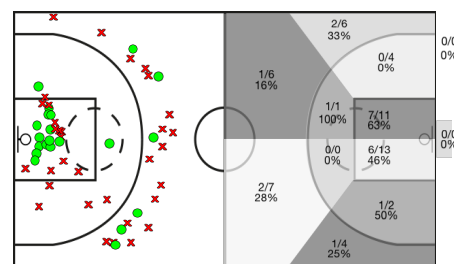

## Aese

5i	Dr	JUGADOR	Min	Pts	Tiros 2	Tiros 3	Tiros Libres	REBOTES					TAPONES			FALTAS				
								T	RD	RO	Asis...	PR	PP	Fv	Co	Mts	Cm	Re	Vi	Va
*	4	Real	36:12	12	2/3 66%	2/2 100%	2/2 100%	3	2	1	1	2	2	0	0	0	4	2	0/0	13
	5	Boybouene	00:00	0	0/0 0%	0/0 0%	0/0 0%	0	0	0	0	0	0	0	0	0	0	0	0/0	0
	6	Bonet	07:24	0	0/0 0%	0/1 0%	0/0 0%	1	0	1	0	0	0	0	0	0	1	0	0/0	-1
	7	De Castro	24:12	21	4/8 50%	1/4 25%	10/12 83%	7	7	0	0	0	4	0	2	0	4	6	0/0	15
*	9	Gomez	36:35	9	3/7 42%	0/0 0%	3/4 75%	4	3	1	0	0	3	0	2	0	3	3	0/0	3
	10	Lagunas	00:00	0	0/0 0%	0/0 0%	0/0 0%	0	0	0	0	0	0	0	0	0	0	0	0/0	0
*	11	Solomando	32:39	2	0/1 0%	0/3 0%	2/2 100%	1	1	0	1	0	1	0	0	0	3	2	0/0	-2
*	12	Manu	09:27	0	0/3 0%	0/0 0%	0/0 0%	0	0	0	0	0	1	0	0	0	5	0	0/0	-9
	13	Mihailik	00:00	0	0/0 0%	0/0 0%	0/0 0%	0	0	0	0	0	0	0	0	0	0	0	0/0	0
	15	Javi Hoyo	30:33	6	3/3 100%	0/0 0%	0/0 0%	6	4	2	0	1	1	0	1	0	2	1	0/0	10
*	33	Martin	22:58	9	0/1 0%	3/4 75%	0/0 0%	0	0	0	0	0	3	0	0	0	1	0	0/0	3
	52	Jorba	00:00	0	0/0 0%	0/0 0%	0/0 0%	0	0	0	0	0	0	0	0	0	0	0	0/0	0
		AES	200:00	0	0/0 0%	0/0 0%	0/0 0%	0	0	0	0	0	0	0	0	0	0	3	0/0	3
			200:00	59	12/26 46%	6/14 42%	17/20 85%	22	17	5	2	3	15	0	5	0	23	14	0/0	32

## CAMPING BIANYA ROSER A

1, 2 PART

3, 4 PART

TOTAL %