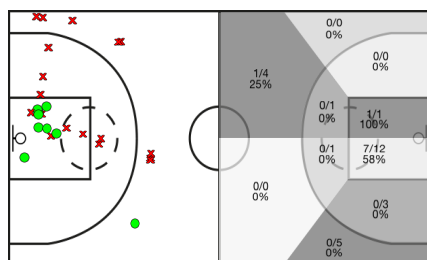

C. B. Molins

5i	Dr	JUGADOR	Min	Pts	Tiros 2	Tiros 3	Tiros Libres	REBOTES					TAPONES			FALTAS						
								T	RD	RO	Asis...	PR	PP	Fv	Co	Mts	Cm	Re	Vi	Va		
*	4	Alfaro	21:45	8	3/5 60%	0/1 0%	2/3 66%	1	0	1	1	3	2	0	0	0	0	2	0/0			9
*	5	Ugarte	16:20	2	1/6 16%	0/3 0%	0/0 0%	2	1	1	2	1	0	0	0	0	0	3	0/0			2
	6	Angulo	18:02	6	2/6 33%	0/0 0%	2/3 66%	2	2	0	0	2	1	0	0	1	5	0/0				8
	7	Calvo	10:14	0	0/0 0%	0/2 0%	0/0 0%	1	1	0	0	0	0	0	0	2	0	0/0				-3
	9	Sanchez	15:54	7	2/2 100%	0/1 0%	3/3 100%	2	1	1	0	1	0	0	0	2	2	0/0				9
	10	Diez	07:07	0	0/1 0%	0/0 0%	0/1 0%	1	1	0	0	0	0	0	0	1	0	0/0				-2
	11	Tintore	21:36	2	1/1 100%	0/2 0%	0/0 0%	0	0	0	0	0	5	0	0	1	1	0/0				-5
	13	Mola	20:39	4	1/1 100%	0/0 0%	2/3 66%	1	0	1	1	1	1	0	0	3	1	0/0				3
*	14	Alias	21:20	7	3/3 100%	0/1 0%	1/1 100%	4	4	0	0	1	0	0	1	4	2	0/0				8
*	15	Suñe	21:12	10	4/5 80%	0/0 0%	2/2 100%	1	0	1	0	1	3	0	0	4	1	0/0				5
*	20	Bosch	25:51	4	2/5 40%	0/5 0%	0/0 0%	3	2	1	1	0	2	0	0	3	2	0/0				-3
		CBM	200:00	0	0/0 0%	0/0 0%	0/0 0%	0	0	0	0	0	0	0	0	0	1	0/0				1
			200:00	50	19/35 54%	0/15 0%	12/16 75%	18	12	6	5	10	14	0	1	0	21	19	0/0			31

CAMPING BIANYA ROSER A

1, 2 PART