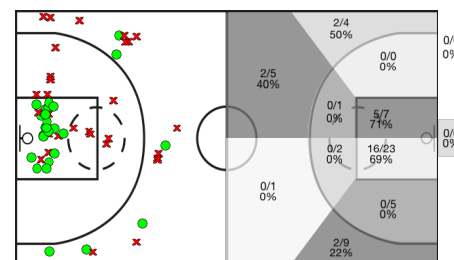

C. B. Molins

5i	Dr	JUGADOR	Min	Pts	Tiros 2	Tiros 3	Tiros Libres	REBOTES					TAPONES			FALTAS						
								T	RD	RO	Asis...	PR	PP	Fv	Co	Mts	Cm	Re	Vi	Va		
*	4	Alfaro	21:45	8	3/5 60%	0/1 0%	2/3 66%	1	0	1	1	3	2	0	0	0	0	2	0/0			9
*	5	Ugarte	16:20	2	1/6 16%	0/3 0%	0/0 0%	2	1	1	2	1	0	0	0	0	0	3	0/0			2
	6	Angulo	18:02	6	2/6 33%	0/0 0%	2/3 66%	2	2	0	0	2	1	0	0	1	5	0/0				8
	7	Calvo	10:14	0	0/0 0%	0/2 0%	0/0 0%	1	1	0	0	0	0	0	0	2	0	0/0				-3
	9	Sanchez	15:54	7	2/2 100%	0/1 0%	3/3 100%	2	1	1	0	1	0	0	0	2	2	0/0				9
	10	Diez	07:07	0	0/1 0%	0/0 0%	0/1 0%	1	1	0	0	0	0	0	0	1	0	0/0				-2
	11	Tintore	21:36	2	1/1 100%	0/2 0%	0/0 0%	0	0	0	0	0	5	0	0	1	1	0/0				-5
	13	Mola	20:39	4	1/1 100%	0/0 0%	2/3 66%	1	0	1	1	1	1	0	0	3	1	0/0				3
*	14	Alias	21:20	7	3/3 100%	0/1 0%	1/1 100%	4	4	0	0	1	0	0	1	4	2	0/0				8
*	15	Suñe	21:12	10	4/5 80%	0/0 0%	2/2 100%	1	0	1	0	1	3	0	0	4	1	0/0				5
*	20	Bosch	25:51	4	2/5 40%	0/5 0%	0/0 0%	3	2	1	1	0	2	0	0	3	2	0/0				-3
		CBM	200:00	0	0/0 0%	0/0 0%	0/0 0%	0	0	0	0	0	0	0	0	0	1	0/0				1
			200:00	50	19/35 54%	0/15 0%	12/16 75%	18	12	6	5	10	14	0	1	0	21	19	0/0			31

CAMPING BIANYA ROSER A

1, 2 PART

3, 4 PART

TOTAL %

C. B. Molins

CAMPING BIANYA ROSER A

P1	P2	P3	P4	T
10	12	25	24	71

C. B. Molins