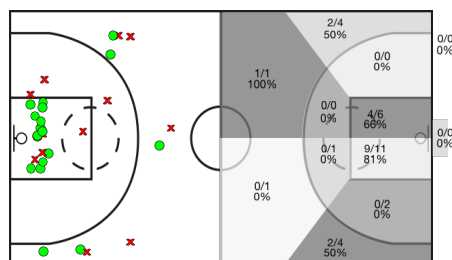

CAMPING BIANYA ROSER A vs C. B. Molins

CAMPING BIANYA ROSER A

5i	Dr	JUGADOR	Min	Pts	Tiros 2	Tiros 3	Tiros Libres	REBOTES					TAPONES			FALTAS								
								T	RD	RO	Asis...	PR	PP	Fv	Co	Mts	Cm	Re	Vi	Va				
*	5	Dani Roure	22:20	6	3/6 50%	0/1 0%	0/0 0%	1	1	0	0	1	0	0	0	0	0	0	0	0	0	0	0	4
	6	Diego Frutos	15:23	10	2/3 66%	2/5 40%	0/0 0%	0	0	0	0	1	1	0	0	0	2	1	0/0				5	
	7	Dani Diaz	03:37	4	0/0 0%	1/1 100%	1/2 50%	0	0	0	0	0	0	0	0	0	0	1	0/0				4	
	8	Marc Palau	15:22	4	2/4 50%	0/2 0%	0/0 0%	6	5	1	2	1	1	0	0	0	1	0	0/0				7	
*	9	Xavi Assalit	31:22	12	4/5 80%	0/1 0%	4/5 80%	1	1	0	3	2	2	1	0	0	3	9	0/0				20	
	10	Carles Estorach	13:18	2	1/2 50%	0/1 0%	0/0 0%	1	1	0	1	1	2	0	0	0	2	0	0/0				-1	
*	13	Pol Huertas	14:58	0	0/0 0%	0/3 0%	0/0 0%	0	0	0	1	2	4	0	0	0	3	1	0/0				-6	
*	17	Joan Gavalda	27:43	10	0/3 0%	3/4 75%	1/2 50%	3	2	1	2	0	0	0	0	0	1	3	0/0				12	
	18	Guillem Muntane	13:05	9	4/6 66%	0/0 0%	1/1 100%	5	4	1	0	1	0	0	0	2	1	0/0				12		
	21	Paco Lopez	11:35	0	0/2 0%	0/1 0%	0/0 0%	2	2	0	2	0	1	0	0	2	0	0/0				-2		
	30	Ben Palmer	07:21	0	0/1 0%	0/0 0%	0/0 0%	2	2	0	0	0	0	0	0	0	0	0/0				1		
*	91	Sergi Tubert	23:56	14	5/6 83%	0/0 0%	4/5 80%	11	7	4	1	0	3	0	0	4	4	0/0				21		
		CBR	200:00	0	0/0 0%	0/0 0%	0/0 0%	0	0	0	0	0	0	0	0	0	1	0/0				1		
			200:00	71	21/38 55%	6/19 31%	11/15 73%	32	25	7	12	9	14	1	0	0	20	20	0/0			77		

C. B. Molins