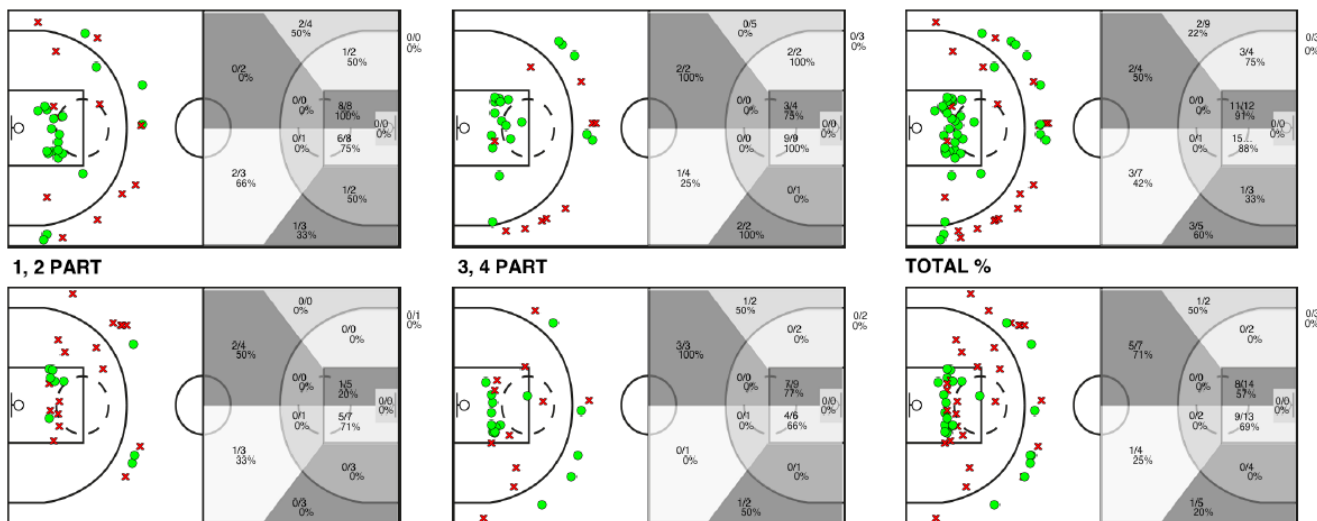

Zamar 2000-Ploms Salle								REBOTS				TAPS				FALT...				
5i	Dr.	JUGADOR	Min	Pts	Tirs 2	Tirs 3	Tirs lliures	T	RD	RO	Asi...	PR	PP	Fv	Co	Esx	Cm	Re	Vi	Va
*	3	A Crabtree	33:42	16	2/8 25%	1/4 25%	9/14 64%	5	3	2	0	2	1	0	0	0	3	8	0/0	13
*	5	R Descarrega	25:53	2	1/3 33%	0/1 0%	0/2 0%	1	0	1	0	0	2	0	1	0	2	1	0/0	-6
	6	Sarda	00:00	0	0/0 0%	0/0 0%	0/0 0%	0	0	0	0	0	1	0	0	0	0	0	0/0	-1
	8	A Martinez	24:32	15	2/4 50%	2/6 33%	5/5 100%	2	2	0	4	1	0	0	0	0	1	4	1/0	19
	9	M Morales	19:16	8	1/2 50%	2/2 100%	0/0 0%	0	0	0	1	1	1	0	0	0	0	1	0/0	9
*	10	S Muntane	19:27	5	0/2 0%	1/1 100%	2/2 100%	1	1	0	1	0	1	1	0	0	1	1	0/1	5
	12	A Diaz	00:00	0	0/0 0%	0/0 0%	0/0 0%	0	0	0	0	0	0	0	0	0	0	0	0/0	0
*	14	L Gonzalez	30:00	22	7/10 70%	1/2 50%	5/5 100%	3	1	2	2	1	2	0	0	0	5	2	0/0	19
	16	O Penas	10:08	0	0/0 0%	0/0 0%	0/0 0%	3	3	0	0	0	0	0	0	0	1	1	0/0	3
	18	X Costa	00:00	0	0/0 0%	0/0 0%	0/0 0%	0	0	0	0	0	0	0	0	0	0	0	0/0	0
*	20	C Williams	37:02	12	4/6 66%	1/2 50%	1/1 100%	5	3	2	0	1	3	0	0	0	2	1	1/1	11
		ZZ	200:00	0	0/0 0%	0/0 0%	0/0 0%	0	0	0	0	0	2	0	0	0	0	4	0/0	2
			200:00	80	17/35 48%	8/18 44%	22/29 75%	20	13	7	8	6	13	1	1	0	15	19	2/2	70

Basquet Sitges

Zamar 2000-Ploms Salle

Basquet Sitges	P1	P2	P3	P4	T
	28	23	24	25	100

Zamar 2000-Ploms Salle	P1	P2	P3	P4	T
	8	21	24	27	80