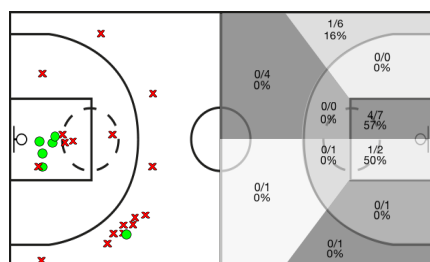

CAMPING BIANYA ROSER A vs Lluisos

CAMPING BIANYA ROSER A

5i	Dr	JUGADOR	Min	Pts	Tiros 2	Tiros 3	Tiros Libres	REBOTES					TAPONES			FALTAS				
								T	RD	RO	Asis...	PR	PP	Fv	Co	Mts	Cm	Re	Vi	Va
*	5	Dani Roure	30:18	1	0/2 0%	0/5 0%	1/2 50%	8	6	2	1	1	4	0	1	0	1	1	0/0	-2
	6	Diego Frutos	17:04	6	0/0 0%	2/5 40%	0/0 0%	2	1	1	0	0	2	0	0	0	1	1	0/0	3
	7	Dani Diaz	04:12	0	0/0 0%	0/0 0%	0/0 0%	0	0	0	0	0	0	0	0	2	0	0/0	-2	
*	8	Marc Palau	17:54	4	2/5 40%	0/2 0%	0/2 0%	2	2	0	0	2	0	0	0	0	2	0/0	3	
*	9	Xavi Assalit	31:32	11	3/9 33%	0/1 0%	5/10 50%	5	4	1	4	3	5	3	0	2	7	0/0	14	
	10	Carles Estorach	13:50	4	2/5 40%	0/0 0%	0/2 0%	4	3	1	0	0	0	0	0	1	2	0/0	4	
	13	Pol Huertas	14:41	0	0/1 0%	0/3 0%	0/0 0%	0	0	0	1	0	3	0	1	0	2	0/0	-9	
*	17	Joan Gavalda	23:37	3	0/2 0%	1/4 25%	0/1 0%	0	0	0	0	0	0	0	0	1	1	0/0	-3	
*	20	Miller Escobar	04:19	2	1/1 100%	0/0 0%	0/0 0%	3	2	1	0	0	0	0	0	3	0	0/0	2	
	21	Paco Lopez	11:12	2	0/0 0%	0/1 0%	2/2 100%	0	0	0	1	1	0	0	0	3	3	0/0	3	
	30	Ben Palmer	18:31	4	2/2 100%	0/0 0%	0/0 0%	5	3	2	0	0	1	1	0	4	3	0/0	8	
	91	Sergi Tubert	12:50	4	1/3 33%	0/0 0%	2/4 50%	4	3	1	0	2	0	0	0	3	2	0/0	5	
		CBR	200:00	0	0/0 0%	0/0 0%	0/0 0%	0	0	0	0	0	0	0	0	0	1	0/0	1	
			200:00	41	11/30 36%	3/21 14%	10/23 43%	33	24	9	7	9	15	4	2	0	23	22	0/0	26

Lluisos

5i	Dr	JUGADOR	Min	Pts	Tiros 2	Tiros 3	Tiros Libres	REBOTES					TAPONES			FALTAS				
								T	RD	RO	Asis...	PR	PP	Fv	Co	Mts	Cm	Re	Vi	Va
	3	Mascaro	16:00	0	0/1 0%	0/0 0%	0/2 0%	1	1	0	0	0	2	0	1	0	2	1	0/0	-6
*	4	V. Pla	24:00	5	1/6 16%	0/1 0%	3/4 75%	6	3	3	2	1	4	0	1	0	0	4	0/0	6
	5	Maldonado	20:25	10	5/9 55%	0/1 0%	0/1 0%	7	3	4	0	1	2	1	1	0	5	1	0/0	6
*	7	Tena	30:55	10	4/7 57%	0/1 0%	2/4 50%	7	5	2	0	1	1	0	0	2	2	0/0	11	
	10	Roman	09:48	0	0/1 0%	0/1 0%	0/0 0%	0	0	0	0	0	0	0	0	2	1	0/0	-3	
	12	Rai	17:29	3	0/0 0%	1/4 25%	0/0 0%	2	1	1	0	0	1	1	0	1	0	0/0	1	
*	13	C. Pla	23:17	8	2/5 40%	0/1 0%	4/4 100%	2	1	1	0	0	1	0	0	1	4	0/0	8	
*	14	O. Pla	29:26	5	1/6 16%	1/2 50%	0/0 0%	4	4	0	2	1	3	0	1	0	2	2	0/0	2
*	15	Clot	13:33	3	1/4 25%	0/0 0%	1/2 50%	3	2	1	0	0	1	0	0	3	4	0/0	2	
	18	Falcon	15:07	0	0/0 0%	0/1 0%	0/0 0%	1	1	0	0	0	0	0	0	5	1	0/0	-4	
		LLU	200:00	0	0/0 0%	0/0 0%	0/0 0%	0	0	0	0	0	0	0	0	0	3	0/0	3	
			200:00	44	14/39 35%	2/12 16%	10/17 58%	33	21	12	4	4	15	2	4	0	23	20	0/0	23

CAMPING BIANYA ROSER A

3, 4 PART

Lluisos