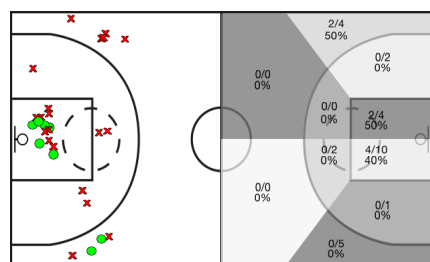

Lluisos

5i	Dr	JUGADOR	Min	Pts	Tiros 2	Tiros 3	Tiros Libres	REBOTES					TAPONES			FALTAS				
								T	RD	RO	Asis...	PR	PP	Fv	Co	Mts	Cm	Re	Vi	Va
	3	Mascaro	16:00	0	0/1 0%	0/0 0%	0/2 0%	1	1	0	0	0	2	0	1	0	2	1	0/0	-6
*	4	V. Pla	24:00	5	1/6 16%	0/1 0%	3/4 75%	6	3	3	2	1	4	0	1	0	0	4	0/0	6
	5	Maldonado	20:25	10	5/9 55%	0/1 0%	0/1 0%	7	3	4	0	1	2	1	1	0	5	1	0/0	6
*	7	Tena	30:55	10	4/7 57%	0/1 0%	2/4 50%	7	5	2	0	1	1	0	0	2	2	0/0	11	
	10	Roman	09:48	0	0/1 0%	0/1 0%	0/0 0%	0	0	0	0	0	0	0	0	2	1	0/0	-3	
	12	Rai	17:29	3	0/0 0%	1/4 25%	0/0 0%	2	1	1	0	0	1	1	0	1	0	0/0	1	
*	13	C. Pla	23:17	8	2/5 40%	0/1 0%	4/4 100%	2	1	1	0	0	1	0	0	1	4	0/0	8	
*	14	O. Pla	29:26	5	1/6 16%	1/2 50%	0/0 0%	4	4	0	2	1	3	0	1	0	2	2	0/0	2
*	15	Clot	13:33	3	1/4 25%	0/0 0%	1/2 50%	3	2	1	0	0	1	0	0	3	4	0/0	2	
	18	Falcon	15:07	0	0/0 0%	0/1 0%	0/0 0%	1	1	0	0	0	0	0	0	5	1	0/0	-4	
		LLU	200:00	0	0/0 0%	0/0 0%	0/0 0%	0	0	0	0	0	0	0	0	0	3	0/0	3	
			200:00	44	14/39 35%	2/12 16%	10/17 58%	33	21	12	4	4	15	2	4	0	23	20	0/0	23

CAMPING BIANYA ROSER A

1, 2 PART