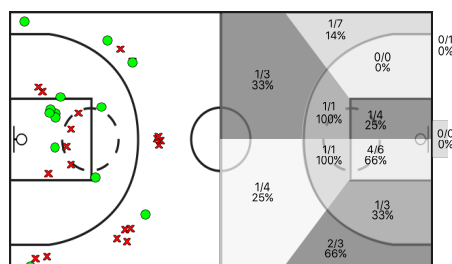

CB Valls vs CB Ipsi

CB Valls

Si	Dr.	JUGADOR	Min	Pts	Tirs 2	Tirs 3	Tirs lliures	REBOTS					TAPS			FALTES				
								T	RD	RO	Asis...	PR	PP	Fv	Co	Esx	Cm	Re	Vi	Va
*	4	Jordi Llagostera	19:33	9	1/3 33%	2/4 50%	1/2 50%	4	4	0	0	1	0	0	0	0	2	2	0/0	9
*	5	Isaiah Johnson	27:06	13	5/8 62%	0/6 0%	3/3 100%	4	3	1	3	4	2	0	2	0	3	4	0/0	12
*	6	Jordi Andreu	17:06	3	0/1 0%	1/1 100%	0/0 0%	1	1	0	2	1	0	0	0	2	0	0/0	4	
	7	Oriol Besora	20:15	13	4/4 100%	1/7 14%	2/3 66%	2	2	0	3	0	1	0	0	4	3	0/0	9	
	9	Marc Navarro	10:20	2	1/1 100%	0/2 0%	0/0 0%	0	0	0	1	0	1	0	0	4	0	0/0	-4	
	10	Jordi Pascual	00:00	0	0/0 0%	0/0 0%	0/0 0%	0	0	0	0	0	0	0	0	0	0	0/0	0	
	12	Alex Alba	20:51	7	3/7 42%	0/1 0%	1/2 50%	14	13	1	2	1	2	0	1	0	1	2	0/0	16
	14	Sergi Plaza	10:38	0	0/0 0%	0/0 0%	0/0 0%	4	3	1	0	0	0	1	0	0	1	1	0/0	5
	15	Jonathan Medina	25:40	15	3/6 50%	1/3 33%	6/9 66%	5	1	4	0	4	1	0	0	3	5	0/0	17	
	16	Roger Salat	00:00	0	0/0 0%	0/0 0%	0/0 0%	0	0	0	0	0	0	0	0	0	0	0/0	0	
*	17	Oscar Ngomo	31:24	11	3/7 42%	0/2 0%	5/7 71%	8	8	0	2	1	1	1	0	0	5	0/0	19	
*	20	Josep Solé	17:07	1	0/0 0%	0/1 0%	1/2 50%	4	2	2	0	0	2	0	0	0	1	0/0	2	
		CBV	200:00	0	0/0 0%	0/0 0%	0/0 0%	0	0	0	0	0	0	0	0	0	0	0/0	0	
			200:00	74	20/37 54%	5/27 18%	19/28 67%	46	37	9	13	12	10	2	3	0	20	23	0/0	89

CB Ipsi