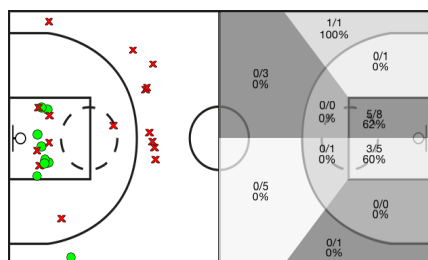

Grup Barna

5i	Dr	JUGADOR	Min	Pts	Tiros 2	Tiros 3	Tiros Libres	REBOTES					TAPONES			FALTAS				
								T	RD	RO	Asis...	PR	PP	Fv	Co	Mts	Cm	Re	Vi	Va
*	4	Oleart	10:07	3	0/0 0%	0/0 0%	3/4 75%	0	0	0	0	0	1	0	0	1	1	0/0	1	
	5	Canovas	00:17	1	0/0 0%	0/0 0%	1/4 25%	0	0	0	0	0	0	0	0	1	1	0/0	-2	
	6	Cantero	10:26	2	1/2 50%	0/0 0%	0/0 0%	1	0	1	0	2	1	0	0	3	0	0/0	0	
	7	Pol Mas	15:03	2	1/4 25%	0/0 0%	0/2 0%	1	1	0	1	1	0	0	0	2	3	0/0	1	
*	8	Joel Temprano	10:01	4	2/2 100%	0/1 0%	0/0 0%	2	1	1	0	0	0	0	0	4	1	0/0	2	
	9	Gil	09:58	0	0/0 0%	0/2 0%	0/0 0%	0	0	0	0	0	0	0	0	1	1	0/0	-2	
*	10	Rabaseda	28:23	5	1/3 33%	1/2 50%	0/0 0%	3	3	0	1	0	5	0	2	3	1	0/0	-3	
*	11	Borja Ramos	24:42	8	3/4 75%	0/5 0%	2/2 100%	3	0	3	0	1	1	0	0	1	1	0/0	5	
*	13	Capelles	28:25	11	0/0 0%	3/6 50%	2/2 100%	3	3	0	0	0	0	0	1	2	2	0/0	10	
	14	Maldonado	28:48	18	6/17 35%	0/0 0%	6/7 85%	3	3	0	1	0	2	0	0	4	7	0/0	11	
	17	Bartu	27:55	21	1/1 100%	5/9 55%	4/5 80%	2	1	1	1	0	1	0	0	1	2	0/0	19	
		GBR	194:05	0	0/0 0%	0/0 0%	0/0 0%	0	0	0	0	0	0	0	0	0	8	0/0	8	
			194:05	75	15/33 45%	9/25 36%	18/26 69%	18	12	6	4	4	11	0	3	23	20	0/0	42	

CAMPING BIANYA ROSER A

1, 2 PART