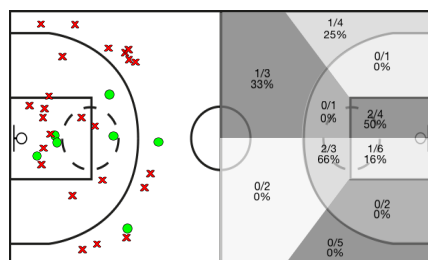

## CAMPING BIANYA ROSER A

5i	Dr	JUGADOR	Min	Pts	Tiros 2	Tiros 3	Tiros Libres	REBOTES					TAPONES			FALTAS				
								T	RD	RO	Asis...	PR	PP	Fv	Co	Mts	Cm	Re	Vi	Va
	5	Dani Roure	25:18	4	2/3 66%	0/5 0%	0/0 0%	7	6	1	1	1	2	0	0	0	1	1	0/0	5
	6	Diego Frutos	08:38	6	1/3 33%	1/2 50%	1/2 50%	2	1	1	0	0	1	0	0	0	3	2	0/0	2
	7	Dani Diaz	00:00	0	0/0 0%	0/0 0%	0/0 0%	0	0	0	0	0	0	0	0	0	0	0	0/0	0
*	8	Marc Palau	30:07	8	3/7 42%	0/2 0%	2/4 50%	5	4	1	1	0	0	0	0	2	3	0/0	7	
*	9	Xavi Assalit	29:35	13	4/7 57%	0/2 0%	5/7 71%	4	4	0	3	4	1	2	0	5	11	0/0	24	
*	10	Carles Estorach	13:36	5	2/2 100%	0/1 0%	1/2 50%	3	1	2	0	0	1	0	0	2	1	0/0	4	
	13	Pol Huertas	14:13	0	0/1 0%	0/3 0%	0/0 0%	0	0	0	0	1	2	0	0	2	0	0/0	-7	
	17	Joan Gavalda	19:03	6	0/1 0%	2/4 50%	0/0 0%	0	0	0	0	0	2	0	0	2	0	0/0	-1	
	20	Miller Escobar	04:22	0	0/1 0%	0/0 0%	0/0 0%	4	2	2	0	0	1	0	0	0	1	0/0	3	
*	21	Paco Lopez	14:51	1	0/1 0%	0/5 0%	1/2 50%	2	2	0	0	2	0	0	0	5	1	0/0	-6	
	30	Ben Palmer	15:34	0	0/1 0%	0/0 0%	0/0 0%	3	3	0	0	1	0	1	0	4	0	0/0	0	
*	91	Sergi Tubert	18:48	6	1/5 20%	0/0 0%	4/6 66%	3	3	0	0	1	2	0	0	2	3	0/0	3	
		CBR	194:05	1	0/0 0%	0/0 0%	1/1 100%	0	0	0	0	0	0	0	0	0	0	0/0	1	
			194:05	50	13/32 40%	3/24 12%	15/24 62%	33	26	7	5	10	12	3	0	28	23	0/0	35	

## CAMPING BIANYA ROSER A

1, 2 PART

3, 4 PART

TOTAL %