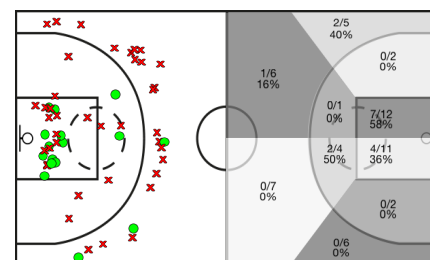

## Grup Barna

5i	Dr	JUGADOR	Min	Pts	Tiros 2	Tiros 3	Tiros Libres	REBOTES					TAPONES			FALTAS			
								T	RD	RO	Asis...	PR	PP	Fv	Co	Mts	Cm	Re	Vi
*	4	Oleart	10:07	3	0/0 0%	0/0 0%	3/4 75%	0	0	0	0	0	1	0	0	1	1	0/0	1
	5	Canovas	00:17	1	0/0 0%	0/0 0%	1/4 25%	0	0	0	0	0	0	0	0	1	1	0/0	-2
	6	Cantero	10:26	2	1/2 50%	0/0 0%	0/0 0%	1	0	1	0	2	1	0	0	3	0	0/0	0
	7	Pol Mas	15:03	2	1/4 25%	0/0 0%	0/2 0%	1	1	0	1	1	0	0	0	2	3	0/0	1
*	8	Joel Temprano	10:01	4	2/2 100%	0/1 0%	0/0 0%	2	1	1	0	0	0	0	0	4	1	0/0	2
	9	Gil	09:58	0	0/0 0%	0/2 0%	0/0 0%	0	0	0	0	0	0	0	0	1	1	0/0	-2
*	10	Rabaseda	28:23	5	1/3 33%	1/2 50%	0/0 0%	3	3	0	1	0	5	0	2	3	1	0/0	-3
*	11	Borja Ramos	24:42	8	3/4 75%	0/5 0%	2/2 100%	3	0	3	0	1	1	0	0	1	1	0/0	5
*	13	Capelles	28:25	11	0/0 0%	3/6 50%	2/2 100%	3	3	0	0	0	0	0	1	2	2	0/0	10
	14	Maldonado	28:48	18	6/17 35%	0/0 0%	6/7 85%	3	3	0	1	0	2	0	0	4	7	0/0	11
	17	Bartu	27:55	21	1/1 100%	5/9 55%	4/5 80%	2	1	1	1	0	1	0	0	1	2	0/0	19
		GBR	194:05	0	0/0 0%	0/0 0%	0/0 0%	0	0	0	0	0	0	0	0	0	8	0/0	8
			194:05	75	15/33 45%	9/25 36%	18/26 69%	18	12	6	4	4	11	0	3	23	20	0/0	42

## CAMPING BIANYA ROSER A

1, 2 PART

3, 4 PART

TOTAL %