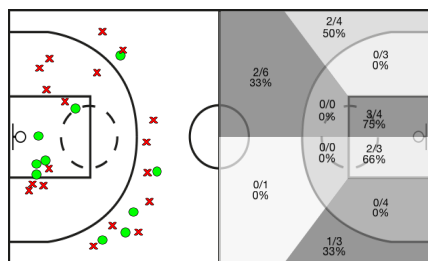

## Grup Barna

5i	Dr	JUGADOR	Min	Pts	Tiros 2	Tiros 3	Tiros Libres	REBOTES					TAPONES			FALTAS			
								T	RD	RO	Asis...	PR	PP	Fv	Co	Mts	Cm	Re	Vi
*	4	Oleart	10:07	3	0/0 0%	0/0 0%	3/4 75%	0	0	0	0	0	1	0	0	1	1	0/0	1
	5	Canovas	00:17	1	0/0 0%	0/0 0%	1/4 25%	0	0	0	0	0	0	0	0	1	1	0/0	-2
	6	Cantero	10:26	2	1/2 50%	0/0 0%	0/0 0%	1	0	1	0	2	1	0	0	3	0	0/0	0
	7	Pol Mas	15:03	2	1/4 25%	0/0 0%	0/2 0%	1	1	0	1	1	0	0	0	2	3	0/0	1
*	8	Joel Temprano	10:01	4	2/2 100%	0/1 0%	0/0 0%	2	1	1	0	0	0	0	0	4	1	0/0	2
	9	Gil	09:58	0	0/0 0%	0/2 0%	0/0 0%	0	0	0	0	0	0	0	0	1	1	0/0	-2
*	10	Rabaseda	28:23	5	1/3 33%	1/2 50%	0/0 0%	3	3	0	1	0	5	0	2	3	1	0/0	-3
*	11	Borja Ramos	24:42	8	3/4 75%	0/5 0%	2/2 100%	3	0	3	0	1	1	0	0	1	1	0/0	5
*	13	Capelles	28:25	11	0/0 0%	3/6 50%	2/2 100%	3	3	0	0	0	0	0	1	2	2	0/0	10
	14	Maldonado	28:48	18	6/17 35%	0/0 0%	6/7 85%	3	3	0	1	0	2	0	0	4	7	0/0	11
	17	Bartu	27:55	21	1/1 100%	5/9 55%	4/5 80%	2	1	1	1	0	1	0	0	1	2	0/0	19
		GBR	194:05	0	0/0 0%	0/0 0%	0/0 0%	0	0	0	0	0	0	0	0	0	8	0/0	8
			194:05	75	15/33 45%	9/25 36%	18/26 69%	18	12	6	4	4	11	0	3	23	20	0/0	42

## CAMPING BIANYA ROSER A

1, 2 PART

3, 4 PART

TOTAL %