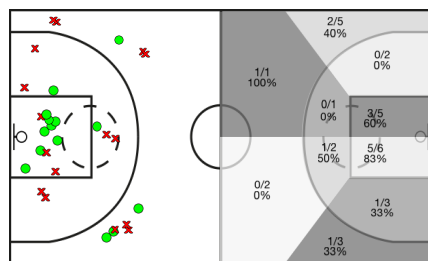

## Grup Barna

5i	Dr	JUGADOR	Min	Pts	Tiros 2	Tiros 3	Tiros Libres	REBOTES					TAPONES			FALTAS			
								T	RD	RO	Asis...	PR	PP	Fv	Co	Mts	Cm	Re	Vi
*	4	Oleart	10:07	3	0/0 0%	0/0 0%	3/4 75%	0	0	0	0	0	1	0	0	1	1	0/0	1
	5	Canovas	00:17	1	0/0 0%	0/0 0%	1/4 25%	0	0	0	0	0	0	0	0	1	1	0/0	-2
	6	Cantero	10:26	2	1/2 50%	0/0 0%	0/0 0%	1	0	1	0	2	1	0	0	3	0	0/0	0
	7	Pol Mas	15:03	2	1/4 25%	0/0 0%	0/2 0%	1	1	0	1	1	0	0	0	2	3	0/0	1
*	8	Joel Temprano	10:01	4	2/2 100%	0/1 0%	0/0 0%	2	1	1	0	0	0	0	0	4	1	0/0	2
	9	Gil	09:58	0	0/0 0%	0/2 0%	0/0 0%	0	0	0	0	0	0	0	0	1	1	0/0	-2
*	10	Rabaseda	28:23	5	1/3 33%	1/2 50%	0/0 0%	3	3	0	1	0	5	0	2	3	1	0/0	-3
*	11	Borja Ramos	24:42	8	3/4 75%	0/5 0%	2/2 100%	3	0	3	0	1	1	0	0	1	1	0/0	5
*	13	Capelles	28:25	11	0/0 0%	3/6 50%	2/2 100%	3	3	0	0	0	0	0	1	2	2	0/0	10
	14	Maldonado	28:48	18	6/17 35%	0/0 0%	6/7 85%	3	3	0	1	0	2	0	0	4	7	0/0	11
	17	Bartu	27:55	21	1/1 100%	5/9 55%	4/5 80%	2	1	1	1	0	1	0	0	1	2	0/0	19
		GBR	194:05	0	0/0 0%	0/0 0%	0/0 0%	0	0	0	0	0	0	0	0	0	8	0/0	8
			194:05	75	15/33 45%	9/25 36%	18/26 69%	18	12	6	4	4	11	0	3	23	20	0/0	42

## CAMPING BIANYA ROSER A

1, 2 PART

3, 4 PART

TOTAL %