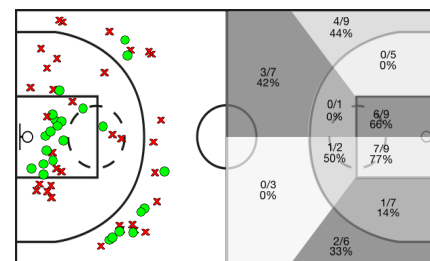

## Grup Barna

5i	Dr	JUGADOR	Min	Pts	Tiros 2	Tiros 3	Tiros Libres	REBOTES					TAPONES			FALTAS			
								T	RD	RO	Asis...	PR	PP	Fv	Co	Mts	Cm	Re	Vi
*	4	Oleart	10:07	3	0/0 0%	0/0 0%	3/4 75%	0	0	0	0	0	1	0	0	1	1	0/0	1
	5	Canovas	00:17	1	0/0 0%	0/0 0%	1/4 25%	0	0	0	0	0	0	0	0	1	1	0/0	-2
	6	Cantero	10:26	2	1/2 50%	0/0 0%	0/0 0%	1	0	1	0	2	1	0	0	3	0	0/0	0
	7	Pol Mas	15:03	2	1/4 25%	0/0 0%	0/2 0%	1	1	0	1	1	0	0	0	2	3	0/0	1
*	8	Joel Temprano	10:01	4	2/2 100%	0/1 0%	0/0 0%	2	1	1	0	0	0	0	0	4	1	0/0	2
	9	Gil	09:58	0	0/0 0%	0/2 0%	0/0 0%	0	0	0	0	0	0	0	0	1	1	0/0	-2
*	10	Rabaseda	28:23	5	1/3 33%	1/2 50%	0/0 0%	3	3	0	1	0	5	0	2	3	1	0/0	-3
*	11	Borja Ramos	24:42	8	3/4 75%	0/5 0%	2/2 100%	3	0	3	0	1	1	0	0	1	1	0/0	5
*	13	Capelles	28:25	11	0/0 0%	3/6 50%	2/2 100%	3	3	0	0	0	0	0	1	2	2	0/0	10
	14	Maldonado	28:48	18	6/17 35%	0/0 0%	6/7 85%	3	3	0	1	0	2	0	0	4	7	0/0	11
	17	Bartu	27:55	21	1/1 100%	5/9 55%	4/5 80%	2	1	1	1	0	1	0	0	1	2	0/0	19
		GBR	194:05	0	0/0 0%	0/0 0%	0/0 0%	0	0	0	0	0	0	0	0	0	8	0/0	8
			194:05	75	15/33 45%	9/25 36%	18/26 69%	18	12	6	4	4	11	0	3	23	20	0/0	42

## CAMPING BIANYA ROSER A

1, 2 PART

3, 4 PART

TOTAL %