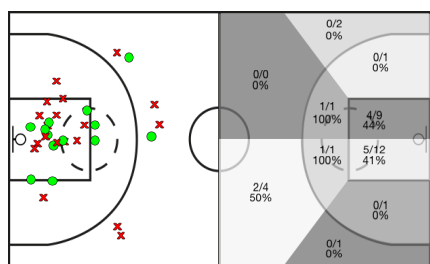

CB Viladecans

5i	Dr	JUGADOR	Min	Pts	Tiros 2	Tiros 3	Tiros Libres	REBOTES					TAPONES			FALTAS				
								T	RD	RO	Asis...	PR	PP	Fv	Co	Mts	Cm	Re	Vi	Va
	3	O. Botella	04:43	1	0/0 0%	0/0 0%	1/2 50%	0	0	0	0	0	1	0	0	0	1	1	0/0	-1
*	4	D. Calvo	13:26	2	1/1 100%	0/1 0%	0/0 0%	0	0	0	0	0	0	0	0	0	1	0	0/0	0
	5	E. Bermejo	00:00	0	0/0 0%	0/0 0%	0/0 0%	0	0	0	0	0	0	0	0	0	0	0	0/0	0
*	6	A. Sese	33:51	14	6/11 54%	0/1 0%	2/5 40%	1	1	0	2	0	0	1	0	0	3	5	0/0	11
*	7	M. Raventos	25:36	12	3/3 100%	2/3 66%	0/0 0%	4	2	2	0	0	2	0	0	0	3	0	0/0	10
*	8	D. Haro	33:30	10	3/7 42%	1/1 100%	1/1 100%	12	11	1	4	2	5	0	0	0	3	3	0/0	19
	9	P. Martinez	20:12	6	2/5 40%	0/1 0%	2/3 66%	7	1	6	0	0	3	1	0	0	3	3	0/0	6
	10	A. Morales	14:18	7	2/3 66%	1/1 100%	0/0 0%	2	1	1	0	0	2	0	0	0	3	0	0/0	3
*	13	J. Boronat	30:44	29	7/16 43%	4/6 66%	3/3 100%	6	3	3	2	1	3	0	0	0	2	2	0/0	24
	14	D. Motos	00:00	0	0/0 0%	0/0 0%	0/0 0%	0	0	0	0	0	0	0	0	0	0	0	0/0	0
	15	C. Garcia	18:54	5	1/3 33%	1/2 50%	0/0 0%	4	2	2	0	0	0	0	0	0	2	1	0/0	5
	19	G. Pedreny	04:46	0	0/0 0%	0/1 0%	0/0 0%	0	0	0	0	0	0	0	0	0	1	0	0/0	-2
		CBV	200:00	0	0/0 0%	0/0 0%	0/0 0%	0	0	0	0	0	0	0	0	0	0	2	0/1	2
			200:00	86	25/49 51%	9/17 52%	9/14 64%	36	21	15	8	3	16	2	0	0	22	15	0/0	75

CAMPING BIANYA ROSER A

1, 2 PART