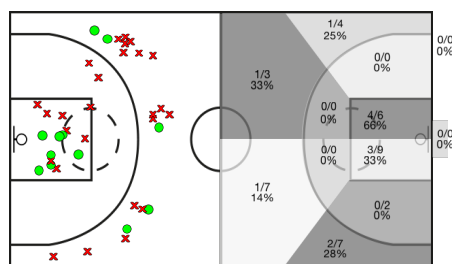

CAMPING BIANYA ROSER A vs CB Viladecans

CAMPING BIANYA ROSER A

5i	Dr	JUGADOR	Min	Pts	Tiros 2	Tiros 3	Tiros Libres	REBOTES					TAPONES			FALTAS					
								T	RD	RO	Asis...	PR	PP	Fv	Co	Mts	Cm	Re	Vi	Va	
*	5	Dani Roure	23:48	9	3/4 75%	1/2 50%	0/0 0%	7	4	3	0	1	0	0	0	0	0	1	1	0/0	15
	6	Diego Frutos	11:07	7	1/1 100%	1/3 33%	2/3 66%	1	1	0	1	1	0	0	0	0	3	3	0/0	7	
*	7	Dani Diaz	06:26	0	0/1 0%	0/0 0%	0/0 0%	0	0	0	0	0	0	0	0	0	1	0	0/0	-2	
	8	Marc Palau	19:43	5	1/4 25%	1/5 20%	0/0 0%	4	2	2	2	0	2	0	1	0	0	1	1/0	2	
*	9	Xavi Assalit	36:09	25	5/11 45%	3/7 42%	6/11 54%	4	3	1	4	5	2	0	0	0	2	10	0/0	29	
	13	Pol Huertas	12:42	0	0/1 0%	0/3 0%	0/0 0%	1	1	0	0	0	0	0	0	0	1	0	0/0	-4	
*	17	Joan Gavalda	30:04	2	0/1 0%	0/7 0%	2/2 100%	1	0	1	4	0	1	0	0	0	3	1	0/0	-4	
	18	Guillem Muntane	05:38	0	0/0 0%	0/0 0%	0/0 0%	0	0	0	0	1	0	0	0	0	1	0	0/0	0	
	20	Miller Escobar	08:34	6	1/2 50%	1/1 100%	1/2 50%	2	1	1	0	0	0	0	0	0	0	2	0/0	8	
	21	Paco Lopez	03:49	2	0/1 0%	0/0 0%	2/2 100%	0	0	0	0	0	0	0	0	0	1	1	0/0	1	
*	91	Sergi Tubert	18:05	10	5/9 55%	0/0 0%	0/2 0%	6	3	3	1	0	0	0	0	0	1	1	0/0	11	
	93	Carles Estorach	23:55	6	2/7 28%	0/0 0%	2/4 50%	2	0	2	0	1	0	0	0	0	3	2	0/0	1	
		CBR	200:00	0	0/0 0%	0/0 0%	0/0 0%	0	0	0	0	0	0	0	1	0	0	0	0/0	-1	
			200:00	72	18/42 42%	7/28 25%	15/26 57%	28	15	13	12	9	5	0	1	0	17	22	1/0	64	

CB Viladecans