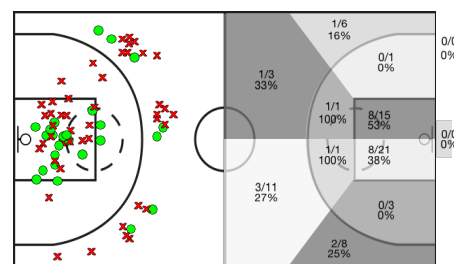

CAMPING BIANYA ROSER A vs CB Viladecans

CAMPING BIANYA ROSER A

5i	Dr	JUGADOR	Min	Pts	Tiros 2	Tiros 3	Tiros Libres	REBOTES					TAPONES			FALTAS					
								T	RD	RO	Asis...	PR	PP	Fv	Co	Mts	Cm	Re	Vi	Va	
*	5	Dani Roure	23:48	9	3/4 75%	1/2 50%	0/0 0%	7	4	3	0	1	0	0	0	0	0	1	1	0/0	15
	6	Diego Frutos	11:07	7	1/1 100%	1/3 33%	2/3 66%	1	1	0	1	1	0	0	0	0	3	3	0/0	7	
*	7	Dani Diaz	06:26	0	0/1 0%	0/0 0%	0/0 0%	0	0	0	0	0	0	0	0	0	1	0	0/0	-2	
	8	Marc Palau	19:43	5	1/4 25%	1/5 20%	0/0 0%	4	2	2	2	0	2	0	1	0	0	1	1/0	2	
*	9	Xavi Assalit	36:09	25	5/11 45%	3/7 42%	6/11 54%	4	3	1	4	5	2	0	0	0	2	10	0/0	29	
	13	Pol Huertas	12:42	0	0/1 0%	0/3 0%	0/0 0%	1	1	0	0	0	0	0	0	0	1	0	0/0	-4	
*	17	Joan Gavalda	30:04	2	0/1 0%	0/7 0%	2/2 100%	1	0	1	4	0	1	0	0	0	3	1	0/0	-4	
	18	Guillem Muntane	05:38	0	0/0 0%	0/0 0%	0/0 0%	0	0	0	0	1	0	0	0	0	1	0	0/0	0	
	20	Miller Escobar	08:34	6	1/2 50%	1/1 100%	1/2 50%	2	1	1	0	0	0	0	0	0	0	2	0/0	8	
	21	Paco Lopez	03:49	2	0/1 0%	0/0 0%	2/2 100%	0	0	0	0	0	0	0	0	0	1	1	0/0	1	
*	91	Sergi Tubert	18:05	10	5/9 55%	0/0 0%	0/2 0%	6	3	3	1	0	0	0	0	0	1	1	0/0	11	
	93	Carles Estorach	23:55	6	2/7 28%	0/0 0%	2/4 50%	2	0	2	0	1	0	0	0	0	3	2	0/0	1	
		CBR	200:00	0	0/0 0%	0/0 0%	0/0 0%	0	0	0	0	0	0	0	1	0	0	0	0/0	-1	
			200:00	72	18/42 42%	7/28 25%	15/26 57%	28	15	13	12	9	5	0	1	0	17	22	1/0	64	

CB Viladecans