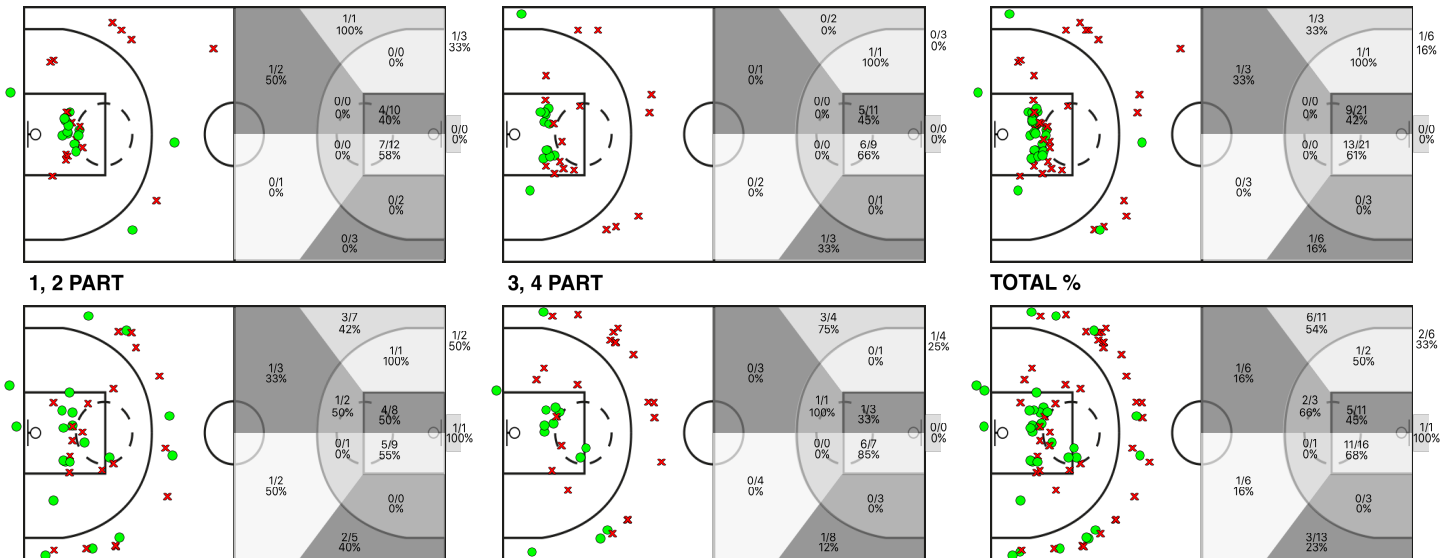

Basquet Molins

Si	Dr.	JUGADOR	Min	Pts	Tirs 2	Tirs 3	Tirs lliures	REBOTS					TAPS			FALTES				
								T	RD	RO	Asis...	PR	PP	Fv	Co	Esx	Cm	Re	Vi	Va
*	4	Jorge Alfaro	12:05	9	2/2 100%	1/3 33%	2/2 100%	0	0	0	1	0	0	0	0	0	5	2	0/0	5
*	5	Jordi de Ugarte	26:59	9	3/7 42%	0/2 0%	3/4 75%	3	1	2	4	2	2	0	2	0	1	3	0/0	9
	6	Ferran Angulo	22:19	14	5/8 62%	1/1 100%	1/2 50%	5	4	1	1	2	4	1	0	0	3	2	0/0	14
	7	Ruben Calvo	00:00	0	0/0 0%	0/0 0%	0/0 0%	0	0	0	0	0	0	0	0	0	0	0	0/0	0
	8	E. Bosch	02:02	0	0/1 0%	0/0 0%	0/0 0%	2	1	1	0	0	0	0	0	0	0	0	0/0	1
	9	Miquel Sanchez	17:58	4	2/2 100%	0/5 0%	0/0 0%	1	1	0	3	1	1	0	1	0	3	1	0/0	0
	10	Cristian Diez	00:00	0	0/0 0%	0/0 0%	0/0 0%	0	0	0	0	0	0	0	0	0	0	0	0/0	0
*	11	Lluís Tintorer	23:43	4	2/5 40%	0/3 0%	0/0 0%	2	2	0	2	3	4	0	1	0	2	1	0/0	-1
	13	Ferran Mola	18:36	2	1/2 50%	0/1 0%	0/1 0%	5	2	3	0	0	2	0	0	0	5	1	0/0	-2
	14	Ferran Alias	23:07	6	1/4 25%	1/5 20%	1/1 100%	2	1	1	0	0	1	0	0	4	4	0/0	0	
*	15	Marc Suñe	20:10	12	6/8 75%	0/0 0%	0/0 0%	12	8	4	2	1	1	1	1	4	1	0/0	21	
*	20	Sergi Bosch	33:01	23	2/2 100%	6/14 42%	1/3 33%	6	5	1	2	4	1	0	0	0	4	0/0	28	
		BM	200:00	0	0/0 0%	0/0 0%	0/0 0%	0	0	0	0	0	0	0	0	0	0	0	0/0	0
			200:00	83	24/41 58%	9/34 26%	8/13 61%	38	25	13	15	13	16	2	5	1	27	19	0/0	75

CB Valls

Basquet Molins

CB Valls

P1	P2	P3	P4	T
24	16	21	18	79

Basquet Molins

P1	P2	P3	P4	T
27	24	20	12	83