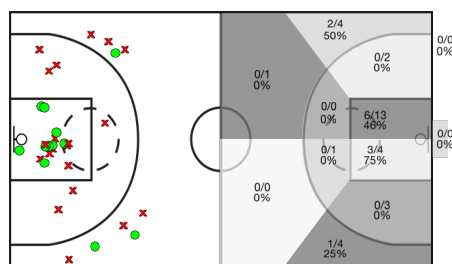

## CAMPING BIANYA ROSER A

5i	Dr	JUGADOR	Min	Pts	Tiros 2	Tiros 3	Tiros Libres	REBOTES					TAPONES		FALTAS					
								T	RD	RO	Asis...	PR	PP	Fv	Co	Mts	Cm	Re	Vi	Va
*	5	Dani Roure	22:14	11	4/4 100%	1/1 100%	0/0 0%	12	9	3	2	1	2	0	0	0	4	0	0/0	20
	6	Diego Frutos	15:41	8	2/3 66%	1/7 14%	1/1 100%	5	4	1	2	0	0	0	0	0	2	3	0/0	8
*	7	Dani Diaz	05:18	0	0/1 0%	0/0 0%	0/0 0%	3	2	1	1	1	1	0	0	0	0	0	0/0	3
	8	Marc Palau	28:44	8	2/6 33%	1/4 25%	1/2 50%	7	7	0	2	1	2	0	0	0	0	3	0/0	11
*	9	Xavi Assalit	35:42	18	4/8 50%	1/3 33%	7/11 63%	7	5	2	5	5	5	1	0	0	0	10	0/0	31
	10	Roger Mitjana	00:00	0	0/0 0%	0/0 0%	0/0 0%	0	0	0	0	0	0	0	0	0	0	0	0/0	0
	13	Pol Huertas	00:00	0	0/0 0%	0/0 0%	0/0 0%	0	0	0	0	0	0	0	0	0	0	0	0/0	0
*	17	Joan Gavalda	26:38	6	0/4 0%	2/5 40%	0/1 0%	2	1	1	5	1	0	0	0	0	2	1	0/0	5
	20	Carles Estorach	17:05	4	1/4 25%	0/1 0%	2/2 100%	10	6	4	1	0	0	0	0	0	0	1	0/0	12
	21	Paco Lopez	10:45	2	0/3 0%	0/0 0%	2/2 100%	1	1	0	1	0	0	0	0	0	1	2	0/0	2
	30	Ben Palmer	14:13	5	1/1 100%	0/0 0%	3/3 100%	9	3	6	0	1	2	1	0	0	2	2	0/0	14
*	99	Sergi Tubert	23:40	6	3/6 50%	0/0 0%	0/0 0%	6	3	3	3	0	2	0	1	0	4	1	0/0	6
		CBR	200:00	0	0/0 0%	0/0 0%	0/0 0%	0	0	0	0	0	0	0	0	0	0	0	0/0	0
			200:00	68	17/40 42%	6/21 28%	16/22 72%	62	41	21	21	10	14	2	1	0	15	23	0/0	112

## CAMPING BIANYA ROSER A

1, 2 PART

3, 4 PART

TOTAL %