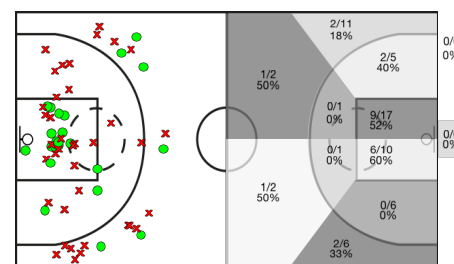

## Ciutat Vella

5i	Dr	JUGADOR	Min	Pts	Tiros 2	Tiros 3	Tiros Libres	REBOTES					TAPONES		FALTAS					
								T	RD	RO	Asis...	PR	PP	Fv	Co	Mts	Cm	Re	Vi	Va
	4	Ferrer	04:54	0	0/0 0%	0/0 0%	0/2 0%	1	1	0	0	0	0	0	0	0	1	1	0/0	-1
*	6	Garcia	36:30	11	5/11 45%	0/0 0%	1/3 33%	3	2	1	0	1	1	0	1	0	1	1	0/0	5
*	7	Marín	28:35	7	2/2 100%	1/5 20%	0/1 0%	1	1	0	3	2	4	0	0	0	4	4	0/0	4
	10	Wilson	13:02	0	0/0 0%	0/0 0%	0/0 0%	0	0	0	1	0	1	0	0	0	2	0	0/0	-2
	11	Rimbau	03:40	0	0/0 0%	0/0 0%	0/0 0%	2	1	1	0	0	0	0	0	0	0	0	0/0	2
	12	Cordon	00:27	0	0/0 0%	0/0 0%	0/0 0%	0	0	0	0	0	0	0	0	0	0	0	0/0	0
*	13	Bigorra	36:19	8	2/8 25%	1/1 100%	1/2 50%	1	1	0	3	1	2	0	0	0	4	2	0/0	2
	18	Hulmberg	02:21	0	0/1 0%	0/0 0%	0/0 0%	0	0	0	0	0	1	0	0	0	1	0	0/0	-3
*	19	Sada	37:00	16	5/7 71%	2/7 28%	0/0 0%	2	1	1	1	2	9	0	0	0	1	4	0/0	8
	20	Jornet	01:16	0	0/0 0%	0/0 0%	0/0 0%	0	0	0	0	0	0	0	0	0	2	0	0/0	-2
*	23	Puga	29:43	11	5/6 83%	0/0 0%	1/1 100%	4	3	1	0	0	1	1	0	0	4	2	0/0	12
	24	Toni Arco	06:13	0	0/1 0%	0/0 0%	0/0 0%	0	0	0	0	1	0	0	0	0	3	0	0/0	-3
		CIV	200:00	0	0/0 0%	0/0 0%	0/0 0%	0	0	0	0	0	0	0	1	0	0	1	0/0	0
			200:00	53	19/36 52%	4/13 30%	3/9 33%	14	10	4	8	7	19	1	1	0	23	14	0/0	22

## CAMPING BIANYA ROSER A

1, 2 PART

3, 4 PART

TOTAL %