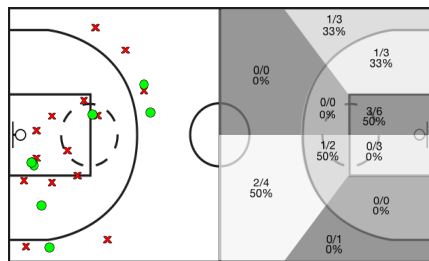

TGN 2017 vs St. Fruitos

TGN 2017

5i	Dr.	JUGADORA	Min	Pts	Tirs 2	Tirs 3	Tirs lliures	REBOTS			TAPS			FALTES						
								T	RD	RO	Asis...	PR	PP	Fv	Co	Esx	Cm	Re	Vi	Va
	5	Nuria Vilamajor	18:50	3	0/2 0%	1/4 25%	0/0 0%	3	3	0	1	2	0	0	0	1	0	0/0	3	
*	6	Ona Fort	27:18	5	1/2 50%	0/0 0%	3/6 50%	12	7	5	1	1	0	1	0	2	4	0/0	18	
	7	Analia Casado	15:36	3	0/5 0%	0/2 0%	3/4 75%	6	3	3	1	2	2	0	0	2	2	0/0	2	
	9	Laura Vilamajor	00:00	0	0/0 0%	0/0 0%	0/0 0%	0	0	0	0	0	0	0	0	0	0	0/0	0	
*	10	Laura Tierno	29:12	6	1/5 20%	1/2 50%	1/2 50%	0	0	0	1	2	2	0	2	2	0	0/0	-1	
*	11	Laia Lopez	22:31	4	2/4 50%	0/1 0%	0/0 0%	3	3	0	1	3	2	0	0	4	0	0/0	2	
	13	Anna Pocino	00:00	0	0/0 0%	0/0 0%	0/0 0%	0	0	0	0	0	0	0	0	0	0	0/0	0	
*	15	Laura Pascual	30:43	17	2/5 40%	4/8 50%	1/3 33%	2	2	0	1	5	1	0	0	3	3	0/0	15	
	17	Claudia Vadillo	24:31	2	1/2 50%	0/0 0%	0/2 0%	1	1	0	1	0	3	0	0	2	1	0/0	-3	
	21	Sandra Pascual	00:14	0	0/0 0%	0/0 0%	0/0 0%	0	0	0	0	0	0	0	0	0	0	0/0	0	
*	33	Olivia Fouty	26:50	27	6/10 60%	0/0 0%	15/16 93%	12	8	4	4	1	2	0	0	2	12	0/0	47	
	35	Anna Garcia	04:15	1	0/2 0%	0/0 0%	1/2 50%	0	0	0	0	0	1	0	0	0	1	0/0	-2	
		TGN	200:00	0	0/0 0%	0/0 0%	0/0 0%	0	0	0	0	0	0	0	0	0	1	0/0	1	
			200:00	68	13/37 35%	6/17 35%	24/35 68%	39	27	12	11	16	13	1	2	0	18	25	0/0	81

St. Fruitos