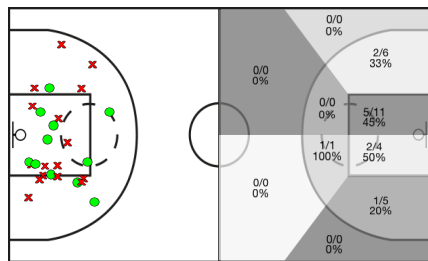

TGN 2017 vs St. Fruitos

TGN 2017

5i	Dr.	JUGADORA	Min	Pts	Tirs 2	Tirs 3	Tirs lliures	REBOTS			TAPS			FALTES						
								T	RD	RO	Asis...	PR	PP	Fv	Co	Esx	Cm	Re	Vi	Va
	5	Nuria Vilamajor	18:50	3	0/2 0%	1/4 25%	0/0 0%	3	3	0	1	2	0	0	0	1	0	0/0	3	
*	6	Ona Fort	27:18	5	1/2 50%	0/0 0%	3/6 50%	12	7	5	1	1	0	1	0	2	4	0/0	18	
	7	Analia Casado	15:36	3	0/5 0%	0/2 0%	3/4 75%	6	3	3	1	2	2	0	0	2	2	0/0	2	
	9	Laura Vilamajor	00:00	0	0/0 0%	0/0 0%	0/0 0%	0	0	0	0	0	0	0	0	0	0	0/0	0	
*	10	Laura Tierno	29:12	6	1/5 20%	1/2 50%	1/2 50%	0	0	0	1	2	2	0	2	2	0	0/0	-1	
*	11	Laia Lopez	22:31	4	2/4 50%	0/1 0%	0/0 0%	3	3	0	1	3	2	0	0	4	0	0/0	2	
	13	Anna Pocino	00:00	0	0/0 0%	0/0 0%	0/0 0%	0	0	0	0	0	0	0	0	0	0	0/0	0	
*	15	Laura Pascual	30:43	17	2/5 40%	4/8 50%	1/3 33%	2	2	0	1	5	1	0	0	3	3	0/0	15	
	17	Claudia Vadillo	24:31	2	1/2 50%	0/0 0%	0/2 0%	1	1	0	1	0	3	0	0	2	1	0/0	-3	
	21	Sandra Pascual	00:14	0	0/0 0%	0/0 0%	0/0 0%	0	0	0	0	0	0	0	0	0	0	0/0	0	
*	33	Olivia Fouty	26:50	27	6/10 60%	0/0 0%	15/16 93%	12	8	4	4	1	2	0	0	2	12	0/0	47	
	35	Anna Garcia	04:15	1	0/2 0%	0/0 0%	1/2 50%	0	0	0	0	0	1	0	0	0	1	0/0	-2	
		TGN	200:00	0	0/0 0%	0/0 0%	0/0 0%	0	0	0	0	0	0	0	0	0	1	0/0	1	
			200:00	68	13/37 35%	6/17 35%	24/35 68%	39	27	12	11	16	13	1	2	0	18	25	0/0	81

St. Fruitos