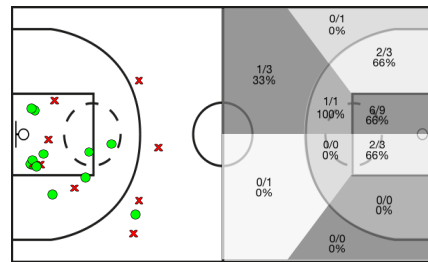

Asfe Sant Fruitós vs Bencriada A

Asfe Sant Fruitós

5i	Dr.	JUGADORA	Min	Pts	Tirs 2	Tirs 3	Tirs lliures	REBOTS			TAPS			FALTES						
								T	RD	RO	Asis...	PR	PP	Fv	Co	Esx	Cm	Re	Vi	Va
*	4	Cristina Moya	24:10	9	3/6 50%	1/2 50%	0/0 0%	4	4	0	1	2	1	0	1	0	4	1	0/0	7
*	5	Cristina Trullàs	11:55	0	0/0 0%	0/0 0%	0/0 0%	2	2	0	0	0	2	0	0	0	1	0	0/0	-1
*	6	Alba Muns	29:53	12	6/8 75%	0/0 0%	0/0 0%	6	2	4	2	1	3	1	0	2	1	0/0	16	
	7	Laura Martínez	06:19	0	0/0 0%	0/0 0%	0/0 0%	0	0	0	0	0	0	0	0	0	0	0/0	0	
	9	Clàudia Gener	05:26	5	1/1 100%	1/1 100%	0/0 0%	0	0	0	1	0	0	0	0	4	1	0/0	3	
*	10	Clara Teixidó	22:37	3	0/5 0%	1/3 33%	0/0 0%	2	2	0	1	1	1	0	1	3	1	0/0	-4	
	11	Paula Orive	23:49	8	4/6 66%	0/1 0%	0/0 0%	1	1	0	0	0	2	0	0	3	3	0/0	4	
	12	Iraï's Grau	19:48	2	1/3 33%	0/0 0%	0/0 0%	2	2	0	0	0	1	0	0	3	1	0/0	-1	
*	13	Alba Garcia	28:34	8	1/2 50%	1/2 50%	3/3 100%	2	0	2	3	1	5	0	0	4	3	0/0	6	
	14	Helena Santamaria	27:29	14	1/3 33%	2/4 50%	6/6 100%	3	3	0	2	1	3	0	0	1	4	0/0	16	
		ASF	200:00	0	0/0 0%	0/0 0%	0/0 0%	0	0	0	0	0	0	0	0	0	1	0/1	1	
			200:00	61	17/34 50%	6/13 46%	9/9 100%	22	16	6	10	6	18	1	2	0	25	15	0/0	46

Bencriada A

5i	Dr.	JUGADORA	Min	Pts	Tirs 2	Tirs 3	Tirs lliures	REBOTS			TAPS			FALTES						
								T	RD	RO	Asis...	PR	PP	Fv	Co	Esx	Cm	Re	Vi	Va
	4	M Gallegos	00:00	0	0/0 0%	0/0 0%	0/0 0%	0	0	0	0	0	0	0	0	0	0	0/0	0	
*	5	Nuria Trabal	32:23	10	2/7 28%	1/2 50%	3/6 50%	4	4	0	1	2	4	0	0	1	7	0/0	10	
*	6	Laura Llagostera	26:54	2	0/1 0%	0/5 0%	2/4 50%	1	1	0	3	2	4	1	0	5	4	0/0	-4	
	8	Ari Ribes	00:00	0	0/0 0%	0/0 0%	0/0 0%	0	0	0	0	0	0	0	0	0	0	0/0	0	
	9	Vero Cantero	00:00	0	0/0 0%	0/0 0%	0/0 0%	0	0	0	0	0	0	0	0	0	0	0/0	0	
	10	Paula Valera	17:59	2	1/1 100%	0/0 0%	0/0 0%	2	1	1	0	1	0	0	0	0	0	0/0	5	
*	12	Julia Thio	40:00	16	7/10 70%	0/0 0%	2/4 50%	7	2	5	1	1	1	1	0	1	3	0/0	22	
*	13	Helena Trabal	39:26	9	2/6 33%	0/4 0%	5/5 100%	8	4	4	1	6	2	0	0	1	5	0/0	18	
	15	Esther Corominola	07:22	2	1/2 50%	0/0 0%	0/0 0%	1	0	1	0	1	1	0	1	5	1	0/0	-3	
	19	Tina Buixeda	04:57	0	0/0 0%	0/1 0%	0/0 0%	0	0	0	0	1	0	0	0	1	0	0/0	-1	
*	43	Clara Duch	30:25	13	3/5 60%	2/7 28%	1/2 50%	2	2	0	0	1	1	0	0	2	3	0/0	8	
		BA	199:26	0	0/0 0%	0/0 0%	0/0 0%	0	0	0	0	0	0	0	0	0	2	1/0	2	
			199:26	54	16/32 50%	3/19 15%	13/21 61%	25	14	11	6	15	13	2	1	0	16	23	1/0	55

Asfe Sant Fruitós

3, 4 PART