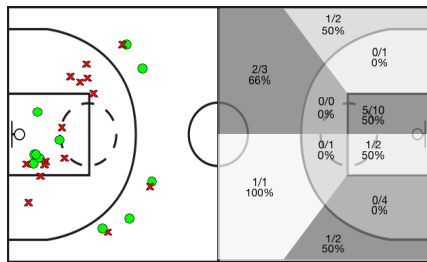

Bencriada A

5i	Dr.	JUGADORA	Min	Pts	Tirs 2	Tirs 3	Tirs lliures	REBOTS			TAPS			FALTES						
								T	RD	RO	Asis...	PR	PP	Fv	Co	Esx	Cm	Re	Vi	Va
	4	M Gallegos	00:00	0	0/0 0%	0/0 0%	0/0 0%	0	0	0	0	0	0	0	0	0	0	0/0	0	
*	5	Nuria Trabal	32:23	10	2/7 28%	1/2 50%	3/6 50%	4	4	0	1	2	4	0	0	1	7	0/0	10	
*	6	Laura Llagostera	26:54	2	0/1 0%	0/5 0%	2/4 50%	1	1	0	3	2	4	1	0	5	4	0/0	-4	
	8	Ari Ribes	00:00	0	0/0 0%	0/0 0%	0/0 0%	0	0	0	0	0	0	0	0	0	0	0/0	0	
	9	Vero Cantero	00:00	0	0/0 0%	0/0 0%	0/0 0%	0	0	0	0	0	0	0	0	0	0	0/0	0	
	10	Paula Valera	17:59	2	1/1 100%	0/0 0%	0/0 0%	2	1	1	0	1	0	0	0	0	0	0/0	5	
*	12	Julia Thio	40:00	16	7/10 70%	0/0 0%	2/4 50%	7	2	5	1	1	1	1	0	1	3	0/0	22	
*	13	Helena Trabal	39:26	9	2/6 33%	0/4 0%	5/5 100%	8	4	4	1	6	2	0	0	1	5	0/0	18	
	15	Esther Corominola	07:22	2	1/2 50%	0/0 0%	0/0 0%	1	0	1	0	1	1	0	1	5	1	0/0	-3	
	19	Tina Buixeda	04:57	0	0/0 0%	0/1 0%	0/0 0%	0	0	0	0	1	0	0	0	1	0	0/0	-1	
*	43	Clara Duch	30:25	13	3/5 60%	2/7 28%	1/2 50%	2	2	0	0	1	1	0	0	2	3	0/0	8	
		BA	199:26	0	0/0 0%	0/0 0%	0/0 0%	0	0	0	0	0	0	0	0	0	2	1/0	2	
			199:26	54	16/32 50%	3/19 15%	13/21 61%	25	14	11	6	15	13	2	1	0	16	23	1/0	55

Asfe Sant Fruitós

1, 2 PART