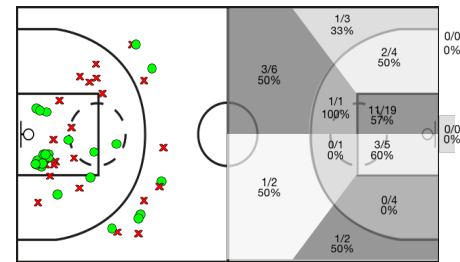

Asfe Sant Fruitós vs Bencriada A

Asfe Sant Fruitós

5i	Dr.	JUGADORA	Min	Pts	Tirs 2	Tirs 3	Tirs lliures	REBOTS			TAPS			FALTES						
								T	RD	RO	Asis...	PR	PP	Fv	Co	Esx	Cm	Re	Vi	Va
*	4	Cristina Moya	24:10	9	3/6 50%	1/2 50%	0/0 0%	4	4	0	1	2	1	0	1	0	4	1	0/0	7
*	5	Cristina Trullàs	11:55	0	0/0 0%	0/0 0%	0/0 0%	2	2	0	0	0	2	0	0	0	1	0	0/0	-1
*	6	Alba Muns	29:53	12	6/8 75%	0/0 0%	0/0 0%	6	2	4	2	1	3	1	0	2	1	0/0	16	
	7	Laura Martínez	06:19	0	0/0 0%	0/0 0%	0/0 0%	0	0	0	0	0	0	0	0	0	0	0/0	0	
	9	Clàudia Gener	05:26	5	1/1 100%	1/1 100%	0/0 0%	0	0	0	1	0	0	0	0	4	1	0/0	3	
*	10	Clara Teixidó	22:37	3	0/5 0%	1/3 33%	0/0 0%	2	2	0	1	1	1	0	1	3	1	0/0	-4	
	11	Paula Orive	23:49	8	4/6 66%	0/1 0%	0/0 0%	1	1	0	0	0	2	0	0	3	3	0/0	4	
	12	Iraï's Grau	19:48	2	1/3 33%	0/0 0%	0/0 0%	2	2	0	0	0	1	0	0	3	1	0/0	-1	
*	13	Alba Garcia	28:34	8	1/2 50%	1/2 50%	3/3 100%	2	0	2	3	1	5	0	0	4	3	0/0	6	
	14	Helena Santamaria	27:29	14	1/3 33%	2/4 50%	6/6 100%	3	3	0	2	1	3	0	0	1	4	0/0	16	
		ASF	200:00	0	0/0 0%	0/0 0%	0/0 0%	0	0	0	0	0	0	0	0	0	1	0/1	1	
			200:00	61	17/34 50%	6/13 46%	9/9 100%	22	16	6	10	6	18	1	2	0	25	15	0/0	46

Bencriada A

5i	Dr.	JUGADORA	Min	Pts	Tirs 2	Tirs 3	Tirs lliures	REBOTS			TAPS			FALTES						
								T	RD	RO	Asis...	PR	PP	Fv	Co	Esx	Cm	Re	Vi	Va
	4	M Gallegos	00:00	0	0/0 0%	0/0 0%	0/0 0%	0	0	0	0	0	0	0	0	0	0	0/0	0	
*	5	Nuria Trabal	32:23	10	2/7 28%	1/2 50%	3/6 50%	4	4	0	1	2	4	0	0	1	7	0/0	10	
*	6	Laura Llagostera	26:54	2	0/1 0%	0/5 0%	2/4 50%	1	1	0	3	2	4	1	0	5	4	0/0	-4	
	8	Ari Ribes	00:00	0	0/0 0%	0/0 0%	0/0 0%	0	0	0	0	0	0	0	0	0	0	0/0	0	
	9	Vero Cantero	00:00	0	0/0 0%	0/0 0%	0/0 0%	0	0	0	0	0	0	0	0	0	0	0/0	0	
	10	Paula Valera	17:59	2	1/1 100%	0/0 0%	0/0 0%	2	1	1	0	1	0	0	0	0	0	0/0	5	
*	12	Julia Thio	40:00	16	7/10 70%	0/0 0%	2/4 50%	7	2	5	1	1	1	1	0	1	3	0/0	22	
*	13	Helena Trabal	39:26	9	2/6 33%	0/4 0%	5/5 100%	8	4	4	1	6	2	0	0	1	5	0/0	18	
	15	Esther Corominola	07:22	2	1/2 50%	0/0 0%	0/0 0%	1	0	1	0	1	1	0	1	5	1	0/0	-3	
	19	Tina Buixeda	04:57	0	0/0 0%	0/1 0%	0/0 0%	0	0	0	0	1	0	0	0	1	0	0/0	-1	
*	43	Clara Duch	30:25	13	3/5 60%	2/7 28%	1/2 50%	2	2	0	0	1	1	0	0	2	3	0/0	8	
		BA	199:26	0	0/0 0%	0/0 0%	0/0 0%	0	0	0	0	0	0	0	0	0	2	1/0	2	
			199:26	54	16/32 50%	3/19 15%	13/21 61%	25	14	11	6	15	13	2	1	0	16	23	1/0	55

Asfe Sant Fruitós

TOTAL %