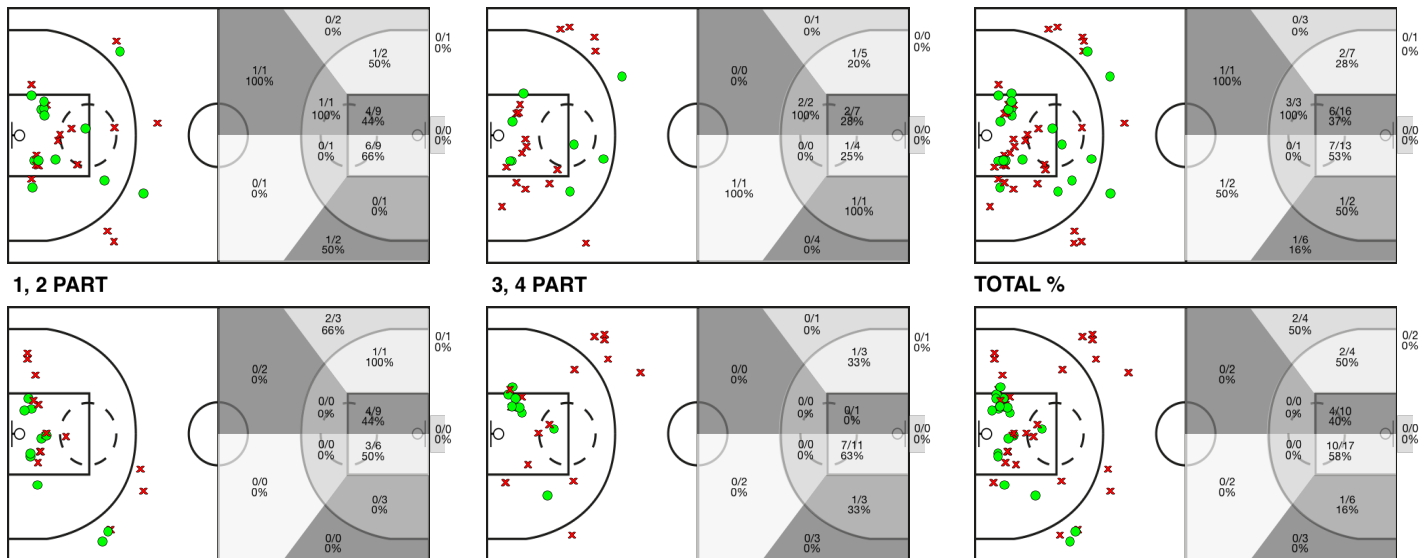

Ploms Salle Reus

5i	Dr.	JUGADORA	Min	Pts	Tirs 2	Tirs 3	Tirs lliures	REBOTS			TAPS			FALTES						
								T	RD	RO	Asis...	PR	PP	Fv	Co	Esx	Cm	Re	Vi	Va
*	4	M Romeu	32:21	16	3/9 33%	1/3 33%	7/7 100%	1	1	0	1	3	3	0	0	0	2	7	0/0	15
	6	J Rodriguez	10:04	1	0/0 0%	0/0 0%	1/2 50%	0	0	0	0	1	1	0	0	1	1	0/0	0	
	7	J Tralalon	12:58	2	1/2 50%	0/1 0%	0/0 0%	1	1	0	1	0	0	0	0	2	2	0/0	2	
*	8	D Rubio	23:13	3	0/1 0%	1/2 50%	0/0 0%	0	0	0	0	1	3	1	0	1	0	0/0	-1	
	10	M Calba	00:00	0	0/0 0%	0/0 0%	0/0 0%	0	0	0	0	0	0	0	0	0	0	0/0	0	
	11	A Martin	12:18	0	0/0 0%	0/1 0%	0/0 0%	1	1	0	1	2	1	0	0	1	1	0/0	2	
*	12	N Medall	34:08	22	8/11 72%	0/1 0%	6/8 75%	3	2	1	2	2	2	0	3	0	1	8	0/0	25
*	14	J Quintana	36:13	12	5/11 45%	0/0 0%	2/2 100%	8	6	2	2	1	2	0	0	0	3	0/0	18	
*	18	M Fàbregas	20:48	2	0/3 0%	0/0 0%	2/2 100%	5	3	2	0	1	2	0	0	4	1	0/0	0	
	24	T Katskho	17:57	1	0/0 0%	0/3 0%	1/2 50%	4	3	1	1	0	0	0	0	3	1	0/0	0	
		PSR	200:00	0	0/0 0%	0/0 0%	0/0 0%	0	0	0	0	0	0	0	0	0	0	2/1	0	
			200:00	59	17/37 45%	2/11 18%	19/23 82%	23	17	6	8	11	14	1	3	0	15	24	2/0	61

Asfe Sant Fruitós

Ploms Salle Reus

Asfe Sant Fruitós

P1	P2	P3	P4	T
11	22	8	15	56

Ploms Salle Reus

P1	P2	P3	P4	T
20	9	19	11	59