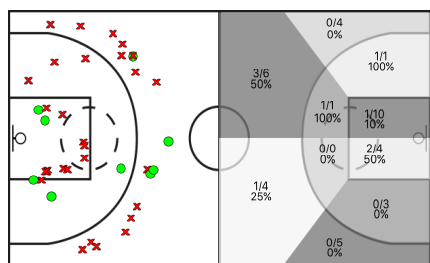

Draft Gramanet							REBOTS					TAPS			FALTES					
5i	Dr.	JUGADORA	Min	Pts	Tirs 2	Tirs 3	Tirs lliures	T	RD	RO	Asis...	PR	PP	Fv	Co	Esx	Cm	Re	Vi	Va
	5	Nairin De La Torre	16:59	2	1/2 50%	0/1 0%	0/0 0%	2	2	0	1	0	2	1	0	0	4	1	0/0	-1
*	7	Bri Milla	35:18	14	5/6 83%	0/3 0%	4/6 66%	2	2	0	2	2	8	0	1	0	2	6	0/0	9
	10	Nuria Barrientos	00:11	0	0/0 0%	0/0 0%	0/0 0%	0	0	0	0	0	0	0	0	0	0	0	0/0	0
	11	Marta Romero	35:12	21	3/5 60%	4/5 80%	3/4 75%	5	4	1	0	1	4	0	0	0	1	7	0/0	25
*	12	Andrea Garcia	36:57	10	3/4 75%	0/1 0%	4/5 80%	11	9	2	1	1	4	0	1	0	4	3	0/0	14
*	13	Azkune Lopez	36:41	5	1/6 16%	1/3 33%	0/2 0%	7	7	0	1	2	5	0	0	0	3	3	0/0	1
	14	Patricia Wizner	02:56	0	0/1 0%	0/1 0%	0/0 0%	0	0	0	0	0	0	0	0	0	0	0	0/0	-2
	15	Saray Rossell	00:07	0	0/0 0%	0/0 0%	0/0 0%	0	0	0	0	0	0	0	0	0	0	0	0/0	0
*	17	Lorena Del Moral	27:32	5	1/2 50%	1/3 33%	0/0 0%	2	2	0	1	0	4	0	0	0	2	0	0/0	-1
*	20	Montse Pujolreu	08:07	0	0/1 0%	0/0 0%	0/0 0%	3	3	0	0	0	2	0	0	0	5	1	0/0	-4
		DRA	200:00	0	0/0 0%	0/0 0%	0/0 0%	0	0	0	0	0	0	0	0	0	0	1	0/0	1
			200:00	57	14/27 51%	6/17 35%	11/17 64%	32	29	3	6	6	29	1	2	0	21	21	0/0	41

J.E.Terrassa

1, 2 PART