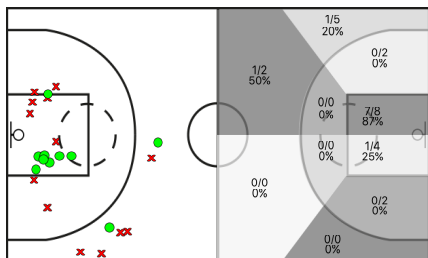

Draft Gramanet							REBOTS					TAPS			FALTES					
5i	Dr.	JUGADORA	Min	Pts	Tirs 2	Tirs 3	Tirs lliures	T	RD	RO	Asis...	PR	PP	Fv	Co	Esx	Cm	Re	Vi	Va
	5	Nairin De La Torre	16:59	2	1/2 50%	0/1 0%	0/0 0%	2	2	0	1	0	2	1	0	0	4	1	0/0	-1
*	7	Bri Milla	35:18	14	5/6 83%	0/3 0%	4/6 66%	2	2	0	2	2	8	0	1	0	2	6	0/0	9
	10	Nuria Barrientos	00:11	0	0/0 0%	0/0 0%	0/0 0%	0	0	0	0	0	0	0	0	0	0	0	0/0	0
	11	Marta Romero	35:12	21	3/5 60%	4/5 80%	3/4 75%	5	4	1	0	1	4	0	0	0	1	7	0/0	25
*	12	Andrea Garcia	36:57	10	3/4 75%	0/1 0%	4/5 80%	11	9	2	1	1	4	0	1	0	4	3	0/0	14
*	13	Azkune Lopez	36:41	5	1/6 16%	1/3 33%	0/2 0%	7	7	0	1	2	5	0	0	0	3	3	0/0	1
	14	Patricia Wizner	02:56	0	0/1 0%	0/1 0%	0/0 0%	0	0	0	0	0	0	0	0	0	0	0	0/0	-2
	15	Saray Rossell	00:07	0	0/0 0%	0/0 0%	0/0 0%	0	0	0	0	0	0	0	0	0	0	0	0/0	0
*	17	Lorena Del Moral	27:32	5	1/2 50%	1/3 33%	0/0 0%	2	2	0	1	0	4	0	0	0	2	0	0/0	-1
*	20	Montse Pujolreu	08:07	0	0/1 0%	0/0 0%	0/0 0%	3	3	0	0	0	2	0	0	0	5	1	0/0	-4
		DRA	200:00	0	0/0 0%	0/0 0%	0/0 0%	0	0	0	0	0	0	0	0	0	0	1	0/0	1
			200:00	57	14/27 51%	6/17 35%	11/17 64%	32	29	3	6	6	29	1	2	0	21	21	0/0	41

J.E.Terrassa

1, 2 PART

3, 4 PART

TOTAL %

Draft Gramanet

J.E.Terrassa

P1	P2	P3	P4	T
23	5	12	19	59

Draft Gramanet