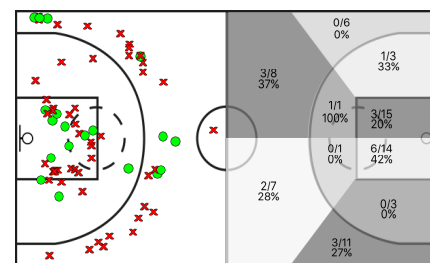

Draft Gramanet							REBOTS					TAPS			FALTES					
5i	Dr.	JUGADORA	Min	Pts	Tirs 2	Tirs 3	Tirs lliures	T	RD	RO	Asis...	PR	PP	Fv	Co	Esx	Cm	Re	Vi	Va
	5	Nairin De La Torre	16:59	2	1/2 50%	0/1 0%	0/0 0%	2	2	0	1	0	2	1	0	0	4	1	0/0	-1
*	7	Bri Milla	35:18	14	5/6 83%	0/3 0%	4/6 66%	2	2	0	2	2	8	0	1	0	2	6	0/0	9
	10	Nuria Barrientos	00:11	0	0/0 0%	0/0 0%	0/0 0%	0	0	0	0	0	0	0	0	0	0	0	0/0	0
	11	Marta Romero	35:12	21	3/5 60%	4/5 80%	3/4 75%	5	4	1	0	1	4	0	0	0	1	7	0/0	25
*	12	Andrea Garcia	36:57	10	3/4 75%	0/1 0%	4/5 80%	11	9	2	1	1	4	0	1	0	4	3	0/0	14
*	13	Azkune Lopez	36:41	5	1/6 16%	1/3 33%	0/2 0%	7	7	0	1	2	5	0	0	0	3	3	0/0	1
	14	Patricia Wizner	02:56	0	0/1 0%	0/1 0%	0/0 0%	0	0	0	0	0	0	0	0	0	0	0	0/0	-2
	15	Saray Rossell	00:07	0	0/0 0%	0/0 0%	0/0 0%	0	0	0	0	0	0	0	0	0	0	0	0/0	0
*	17	Lorena Del Moral	27:32	5	1/2 50%	1/3 33%	0/0 0%	2	2	0	1	0	4	0	0	0	2	0	0/0	-1
*	20	Montse Pujolreu	08:07	0	0/1 0%	0/0 0%	0/0 0%	3	3	0	0	0	2	0	0	0	5	1	0/0	-4
		DRA	200:00	0	0/0 0%	0/0 0%	0/0 0%	0	0	0	0	0	0	0	0	0	0	1	0/0	1
			200:00	57	14/27 51%	6/17 35%	11/17 64%	32	29	3	6	6	29	1	2	0	21	21	0/0	41

J.E.Terrassa

1, 2 PART

3, 4 PART

TOTAL %

Draft Gramanet

J.E.Terrassa

P1	P2	P3	P4	T
23	5	12	19	59

Draft Gramanet