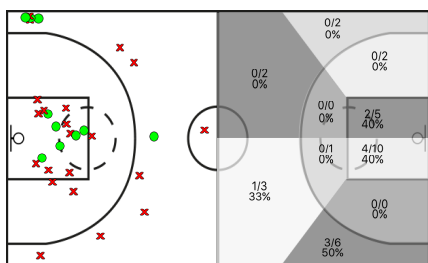

J.E.Terrassa vs Draft Gramanet

J.E.Terrassa							REBOTS					TAPS			FALTES					
5i	Dr.	JUGADORA	Min	Pts	Tirs 2	Tirs 3	Tirs lliures	T	RD	RO	Asis...	PR	PP	Fv	Co	Esx	Cm	Re	Vi	Va
*	5	Alba Lorca	36:09	10	0/0 0%	3/17 17%	1/2 50%	1	1	0	2	1	2	0	0	0	3	2	0/0	-4
	8	Nuria Prunera	00:00	0	0/0 0%	0/0 0%	0/0 0%	0	0	0	0	0	0	0	0	0	0	0	0/0	0
	9	Txell Arus	24:57	5	1/1 100%	1/2 50%	0/0 0%	3	1	2	1	4	1	0	0	0	3	0	0/0	8
	14	Mireia Schröder	24:51	9	3/9 33%	0/0 0%	3/5 60%	2	0	2	1	2	3	1	0	0	4	3	0/0	3
*	15	Aida Nebot	22:11	7	3/11 27%	0/0 0%	1/2 50%	4	2	2	1	3	2	0	0	0	1	2	0/0	5
*	16	Monica Meca	09:13	0	0/4 0%	0/0 0%	0/0 0%	0	0	0	0	0	0	0	0	0	3	1	0/0	-6
	17	Montse Ricart	03:48	2	0/1 0%	0/0 0%	2/2 100%	0	0	0	0	0	0	0	1	0	2	1	0/0	-1
*	19	Elena Silva	38:51	0	0/4 0%	0/3 0%	0/0 0%	4	3	1	6	7	1	0	0	0	3	2	0/0	8
*	32	Laura Johnson	40:00	26	4/7 57%	4/10 40%	6/7 85%	16	9	7	2	5	1	1	0	0	3	10	0/0	46
		JET	200:00	0	0/0 0%	0/0 0%	0/0 0%	0	0	0	0	0	0	0	0	0	0	0	0/0	0
			200:00	59	11/37 29%	8/32 25%	13/18 72%	30	16	14	13	22	10	2	1	0	22	21	0/0	59

Draft Gramanet							REBOTS					TAPS			FALTES					
5i	Dr.	JUGADORA	Min	Pts	Tirs 2	Tirs 3	Tirs lliures	T	RD	RO	Asis...	PR	PP	Fv	Co	Esx	Cm	Re	Vi	Va
	5	Nairin De La Torre	16:59	2	1/2 50%	0/1 0%	0/0 0%	2	2	0	1	0	2	1	0	0	4	1	0/0	-1
*	7	Bri Milla	35:18	14	5/6 83%	0/3 0%	4/6 66%	2	2	0	2	2	8	0	1	0	2	6	0/0	9
	10	Nuria Barrientos	00:11	0	0/0 0%	0/0 0%	0/0 0%	0	0	0	0	0	0	0	0	0	0	0	0/0	0
	11	Marta Romero	35:12	21	3/5 60%	4/5 80%	3/4 75%	5	4	1	0	1	4	0	0	0	1	7	0/0	25
*	12	Andrea Garcia	36:57	10	3/4 75%	0/1 0%	4/5 80%	11	9	2	1	1	4	0	1	0	4	3	0/0	14
*	13	Azkune Lopez	36:41	5	1/6 16%	1/3 33%	0/2 0%	7	7	0	1	2	5	0	0	0	3	3	0/0	1
	14	Patricia Wizner	02:56	0	0/1 0%	0/1 0%	0/0 0%	0	0	0	0	0	0	0	0	0	0	0	0/0	-2
	15	Saray Rossell	00:07	0	0/0 0%	0/0 0%	0/0 0%	0	0	0	0	0	0	0	0	0	0	0	0/0	0
*	17	Lorena Del Moral	27:32	5	1/2 50%	1/3 33%	0/0 0%	2	2	0	1	0	4	0	0	0	2	0	0/0	-1
*	20	Montse Pujolreu	08:07	0	0/1 0%	0/0 0%	0/0 0%	3	3	0	0	0	2	0	0	0	5	1	0/0	-4
		DRA	200:00	0	0/0 0%	0/0 0%	0/0 0%	0	0	0	0	0	0	0	0	0	0	1	0/0	1
			200:00	57	14/27 51%	6/17 35%	11/17 64%	32	29	3	6	6	29	1	2	0	21	21	0/0	41

J.E.Terrassa

3, 4 PART

Draft Gramanet

J.E.Terrassa

P1	P2	P3	P4	T
23	5	12	19	59

Draft Gramanet