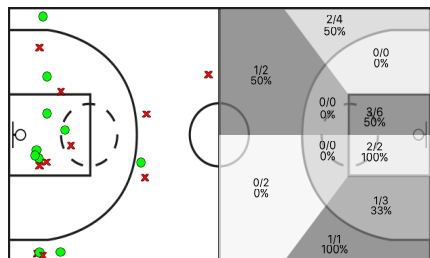

J.E.Terrassa vs Draft Gramanet

J.E.Terrassa							REBOTS					TAPS			FALTES					
5i	Dr.	JUGADORA	Min	Pts	Tirs 2	Tirs 3	Tirs lliures	T	RD	RO	Asis...	PR	PP	Fv	Co	Esx	Cm	Re	Vi	Va
*	5	Alba Lorca	36:09	10	0/0 0%	3/17 17%	1/2 50%	1	1	0	2	1	2	0	0	0	3	2	0/0	-4
	8	Nuria Prunera	00:00	0	0/0 0%	0/0 0%	0/0 0%	0	0	0	0	0	0	0	0	0	0	0	0/0	0
	9	Txell Arus	24:57	5	1/1 100%	1/2 50%	0/0 0%	3	1	2	1	4	1	0	0	0	3	0	0/0	8
	14	Mireia Schröder	24:51	9	3/9 33%	0/0 0%	3/5 60%	2	0	2	1	2	3	1	0	0	4	3	0/0	3
*	15	Aida Nebot	22:11	7	3/11 27%	0/0 0%	1/2 50%	4	2	2	1	3	2	0	0	0	1	2	0/0	5
*	16	Monica Meca	09:13	0	0/4 0%	0/0 0%	0/0 0%	0	0	0	0	0	0	0	0	0	3	1	0/0	-6
	17	Montse Ricart	03:48	2	0/1 0%	0/0 0%	2/2 100%	0	0	0	0	0	0	0	1	0	2	1	0/0	-1
*	19	Elena Silva	38:51	0	0/4 0%	0/3 0%	0/0 0%	4	3	1	6	7	1	0	0	0	3	2	0/0	8
*	32	Laura Johnson	40:00	26	4/7 57%	4/10 40%	6/7 85%	16	9	7	2	5	1	1	0	0	3	10	0/0	46
		JET	200:00	0	0/0 0%	0/0 0%	0/0 0%	0	0	0	0	0	0	0	0	0	0	0	0/0	0
			200:00	59	11/37 29%	8/32 25%	13/18 72%	30	16	14	13	22	10	2	1	0	22	21	0/0	59

Draft Gramanet							REBOTS					TAPS			FALTES					
5i	Dr.	JUGADORA	Min	Pts	Tirs 2	Tirs 3	Tirs lliures	T	RD	RO	Asis...	PR	PP	Fv	Co	Esx	Cm	Re	Vi	Va
	5	Nairin De La Torre	16:59	2	1/2 50%	0/1 0%	0/0 0%	2	2	0	1	0	2	1	0	0	4	1	0/0	-1
*	7	Bri Milla	35:18	14	5/6 83%	0/3 0%	4/6 66%	2	2	0	2	2	8	0	1	0	2	6	0/0	9
	10	Nuria Barrientos	00:11	0	0/0 0%	0/0 0%	0/0 0%	0	0	0	0	0	0	0	0	0	0	0	0/0	0
	11	Marta Romero	35:12	21	3/5 60%	4/5 80%	3/4 75%	5	4	1	0	1	4	0	0	0	1	7	0/0	25
*	12	Andrea Garcia	36:57	10	3/4 75%	0/1 0%	4/5 80%	11	9	2	1	1	4	0	1	0	4	3	0/0	14
*	13	Azkune Lopez	36:41	5	1/6 16%	1/3 33%	0/2 0%	7	7	0	1	2	5	0	0	0	3	3	0/0	1
	14	Patricia Wizner	02:56	0	0/1 0%	0/1 0%	0/0 0%	0	0	0	0	0	0	0	0	0	0	0	0/0	-2
	15	Saray Rossell	00:07	0	0/0 0%	0/0 0%	0/0 0%	0	0	0	0	0	0	0	0	0	0	0	0/0	0
*	17	Lorena Del Moral	27:32	5	1/2 50%	1/3 33%	0/0 0%	2	2	0	1	0	4	0	0	0	2	0	0/0	-1
*	20	Montse Pujolreu	08:07	0	0/1 0%	0/0 0%	0/0 0%	3	3	0	0	0	2	0	0	0	5	1	0/0	-4
		DRA	200:00	0	0/0 0%	0/0 0%	0/0 0%	0	0	0	0	0	0	0	0	0	0	1	0/0	1
			200:00	57	14/27 51%	6/17 35%	11/17 64%	32	29	3	6	6	29	1	2	0	21	21	0/0	41

J.E.Terrassa

1, 2 PART

Draft Gramanet

J.E.Terrassa

P1	P2	P3	P4	T
23	5	12	19	59

Draft Gramanet