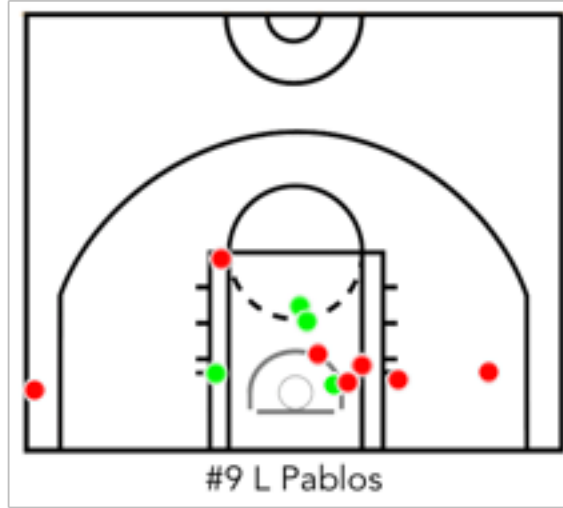

Num	Nombre	Min	Puntos	Tiros de campo						Rebotes											
				2PA-I	2P%	3PA-I	3P%	TLA-I	TL%	Of	Def	Tot	Ast	Rob	Per	Fp	Fpr	Tap	Tpr	OV	Val
5	A Lizano	13:09	0	0-0	0%	0-2	0%	0-0	0%	0	0	0	0	0	0	3	0	0	0	0	-5
• 6	C Garcia	15:52	0	0-1	0%	0-0	0%	0-0	0%	0	1	1	0	1	1	2	0	0	1	0	-3
7	L Fernández	14:40	5	2-8	25.0%	0-0	0%	1-2	50%	3	3	6	1	0	2	1	2	0	0	0	4
• 8	A Grau	10:54	2	1-3	33.3%	0-1	0%	0-0	0%	0	1	1	0	0	0	1	0	0	0	0	-1
9	L Pablos	31:18	9	4-10	40%	0-1	0%	1-2	50%	2	3	5	4	2	2	3	2	1	0	0	10
• 13	M Lázaro	17:50	5	2-4	50%	0-0	0%	1-2	50%	1	1	2	0	0	2	1	2	0	0	0	3
• 14	A Boleda	30:57	19	2-7	28.6%	4-6	66.7%	3-4	75.0%	2	5	7	1	1	6	4	5	0	0	0	15
15	B Alegre	10:58	2	1-2	50%	0-0	0%	0-0	0%	0	1	1	0	0	1	1	2	0	0	0	2
• 31	R Aguilar	15:14	0	0-0	0%	0-2	0%	0-0	0%	1	1	2	0	0	1	3	1	0	0	0	-3
33	T Cabanillas	14:26	2	0-4	0%	0-0	0%	2-2	100%	0	0	0	0	0	0	2	1	2	0	0	-1
53	C Solé	24:42	15	4-6	66.7%	1-4	25.0%	4-7	57.1%	1	7	8	0	1	2	2	4	0	0	0	16
Barça CBS			59	16-45	35.6%	5-16	31.2%	12-19	63.2%	10	23	33	6	5	17	23	19	3	1	0	37

#5 A Lizano

#6 C Garcia

#7 L Fernández

#8 A Grau

#9 L Pablos

#13 M Lázaro

#14 A Boleda

#15 B Alegre