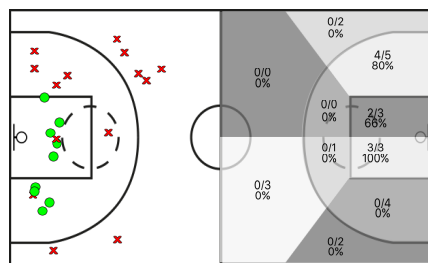

J.E.Terrassa vs Barça CBS

J.E.Terrassa							REBOTS					TAPS			FALTES					
5i	Dr.	JUGADORA	Min	Pts	Tirs 2	Tirs 3	Tirs lliures	T	RD	RO	Asis...	PR	PP	Fv	Co	Esx	Cm	Re	Vi	Va
*	5	Alba Lorca	31:19	20	1/2 50%	2/11 18%	12/12 100%	2	2	0	1	0	1	0	0	0	3	5	0/0	14
	9	Txell Arus	28:06	0	0/0 0%	0/2 0%	0/0 0%	6	5	1	1	0	1	0	0	0	1	2	0/0	5
	10	Nuria Flores	00:00	0	0/0 0%	0/0 0%	0/0 0%	0	0	0	0	0	0	0	0	0	0	0	0/0	0
*	14	Mireia Schröder	30:20	21	7/9 77%	0/1 0%	7/9 77%	9	3	6	2	2	3	1	0	0	2	7	0/0	32
*	15	Aida Nebot	06:11	2	1/3 33%	0/0 0%	0/0 0%	0	0	0	0	0	0	0	0	0	5	0	0/0	-5
	16	Monica Meca	19:12	3	1/5 20%	0/2 0%	1/2 50%	1	1	0	0	0	4	0	0	0	2	2	0/0	-7
	17	Montse Ricart	09:19	2	1/1 100%	0/1 0%	0/0 0%	2	1	1	0	0	3	0	0	0	1	0	0/0	-1
*	19	Elena Silva	37:50	3	1/4 25%	0/0 0%	1/2 50%	3	1	2	4	5	2	0	0	0	1	6	0/0	14
	21	Berta Martin	00:00	0	0/0 0%	0/0 0%	0/0 0%	0	0	0	0	0	0	0	0	0	0	0	0/0	0
*	32	Laura Johnson	37:43	16	4/11 36%	1/7 14%	5/9 55%	16	8	8	2	6	2	0	1	0	3	7	0/0	24
		JET	200:00	0	0/0 0%	0/0 0%	0/0 0%	0	0	0	0	0	0	0	0	0	0	0	0/0	0
			200:00	67	16/35 45%	3/24 12%	26/34 76%	39	21	18	10	13	16	1	1	0	18	29	0/0	76

Barça CBS							REBOTS					TAPS			FALTES					
5i	Dr.	JUGADORA	Min	Pts	Tirs 2	Tirs 3	Tirs lliures	T	RD	RO	Asis...	PR	PP	Fv	Co	Esx	Cm	Re	Vi	Va
	5	Ari Lizano	15:33	0	0/1 0%	0/0 0%	0/0 0%	2	2	0	0	2	0	0	0	0	3	0	0/0	0
	6	Claudia Garcia	00:00	0	0/0 0%	0/0 0%	0/0 0%	0	0	0	0	0	0	0	0	0	0	0	0/0	0
*	7	Lara Fernandez	14:36	8	2/3 66%	0/0 0%	4/6 66%	5	2	3	0	2	3	0	0	0	0	3	0/0	12
	8	Anna Grau	22:28	4	1/2 50%	0/0 0%	2/3 66%	3	2	1	0	2	0	0	0	0	3	1	0/0	5
*	9	Lucia Pablos	33:09	8	4/9 44%	0/2 0%	0/1 0%	5	5	0	1	3	4	0	0	0	3	3	0/0	5
*	13	Monica Lazaro	17:43	6	2/3 66%	0/0 0%	2/2 100%	4	4	0	0	0	1	1	0	0	4	2	0/0	7
*	14	Anna Boleda	26:59	15	4/6 66%	2/5 40%	1/2 50%	1	1	0	0	0	4	0	1	0	5	1	0/0	1
	15	Berta Alegre	12:37	2	1/2 50%	0/1 0%	0/0 0%	1	0	1	0	0	0	0	0	0	3	0	0/0	-2
	31	Regina Aguilar	25:08	1	0/2 0%	0/4 0%	1/2 50%	2	0	2	1	1	2	0	0	0	4	0	0/0	-8
	33	Tere Cabanillas	10:00	4	2/5 40%	0/0 0%	0/2 0%	3	2	1	0	0	0	0	0	0	1	1	0/0	2
*	53	Clara Sole	21:47	8	1/1 100%	1/3 33%	3/6 50%	8	6	2	0	0	7	0	0	0	3	3	0/0	4
		CBS	200:00	0	0/0 0%	0/0 0%	0/0 0%	0	0	0	0	0	0	0	0	0	0	4	0/0	4
			200:00	56	17/34 50%	3/15 20%	13/24 54%	34	24	10	2	10	21	1	1	0	29	14	0/0	26