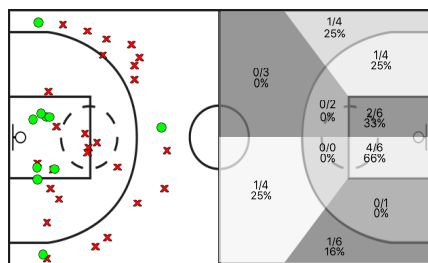

Barça CBS							REBOTS					TAPS			FALTES					
5i	Dr.	JUGADORA	Min	Pts	Tirs 2	Tirs 3	Tirs lliures	T	RD	RO	Asis...	PR	PP	Fv	Co	Esx	Cm	Re	Vi	Va
	5	Ari Lizano	15:33	0	0/1 0%	0/0 0%	0/0 0%	2	2	0	0	2	0	0	0	0	3	0	0/0	0
	6	Claudia Garcia	00:00	0	0/0 0%	0/0 0%	0/0 0%	0	0	0	0	0	0	0	0	0	0	0	0/0	0
*	7	Lara Fernandez	14:36	8	2/3 66%	0/0 0%	4/6 66%	5	2	3	0	2	3	0	0	0	0	3	0/0	12
	8	Anna Grau	22:28	4	1/2 50%	0/0 0%	2/3 66%	3	2	1	0	2	0	0	0	0	3	1	0/0	5
*	9	Lucia Pablos	33:09	8	4/9 44%	0/2 0%	0/1 0%	5	5	0	1	3	4	0	0	0	3	3	0/0	5
*	13	Monica Lazaro	17:43	6	2/3 66%	0/0 0%	2/2 100%	4	4	0	0	0	1	1	0	0	4	2	0/0	7
*	14	Anna Boleda	26:59	15	4/6 66%	2/5 40%	1/2 50%	1	1	0	0	0	4	0	1	0	5	1	0/0	1
	15	Berta Alegre	12:37	2	1/2 50%	0/1 0%	0/0 0%	1	0	1	0	0	0	0	0	0	3	0	0/0	-2
	31	Regina Aguilar	25:08	1	0/2 0%	0/4 0%	1/2 50%	2	0	2	1	1	2	0	0	0	4	0	0/0	-8
	33	Tere Cabanillas	10:00	4	2/5 40%	0/0 0%	0/2 0%	3	2	1	0	0	0	0	0	0	1	1	0/0	2
*	53	Clara Sole	21:47	8	1/1 100%	1/3 33%	3/6 50%	8	6	2	0	0	7	0	0	0	3	3	0/0	4
		CBS	200:00	0	0/0 0%	0/0 0%	0/0 0%	0	0	0	0	0	0	0	0	0	0	4	0/0	4
			200:00	56	17/34 50%	3/15 20%	13/24 54%	34	24	10	2	10	21	1	1	0	29	14	0/0	26

J.E.Terrassa

1, 2 PART