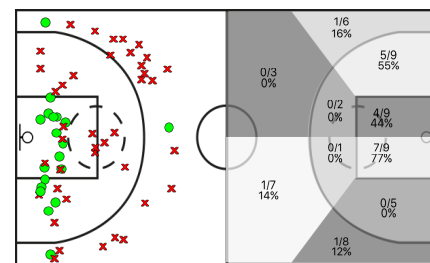

Barça CBS							REBOTS					TAPS			FALTES					
5i	Dr.	JUGADORA	Min	Pts	Tirs 2	Tirs 3	Tirs lliures	T	RD	RO	Asis...	PR	PP	Fv	Co	Esx	Cm	Re	Vi	Va
	5	Ari Lizano	15:33	0	0/1 0%	0/0 0%	0/0 0%	2	2	0	0	2	0	0	0	0	3	0	0/0	0
	6	Claudia Garcia	00:00	0	0/0 0%	0/0 0%	0/0 0%	0	0	0	0	0	0	0	0	0	0	0	0/0	0
*	7	Lara Fernandez	14:36	8	2/3 66%	0/0 0%	4/6 66%	5	2	3	0	2	3	0	0	0	0	3	0/0	12
	8	Anna Grau	22:28	4	1/2 50%	0/0 0%	2/3 66%	3	2	1	0	2	0	0	0	0	3	1	0/0	5
*	9	Lucia Pablos	33:09	8	4/9 44%	0/2 0%	0/1 0%	5	5	0	1	3	4	0	0	0	3	3	0/0	5
*	13	Monica Lazaro	17:43	6	2/3 66%	0/0 0%	2/2 100%	4	4	0	0	0	1	1	0	0	4	2	0/0	7
*	14	Anna Boleda	26:59	15	4/6 66%	2/5 40%	1/2 50%	1	1	0	0	0	4	0	1	0	5	1	0/0	1
	15	Berta Alegre	12:37	2	1/2 50%	0/1 0%	0/0 0%	1	0	1	0	0	0	0	0	0	3	0	0/0	-2
	31	Regina Aguilar	25:08	1	0/2 0%	0/4 0%	1/2 50%	2	0	2	1	1	2	0	0	0	4	0	0/0	-8
	33	Tere Cabanillas	10:00	4	2/5 40%	0/0 0%	0/2 0%	3	2	1	0	0	0	0	0	0	1	1	0/0	2
*	53	Clara Sole	21:47	8	1/1 100%	1/3 33%	3/6 50%	8	6	2	0	0	7	0	0	0	3	3	0/0	4
		CBS	200:00	0	0/0 0%	0/0 0%	0/0 0%	0	0	0	0	0	0	0	0	0	0	4	0/0	4
			200:00	56	17/34 50%	3/15 20%	13/24 54%	34	24	10	2	10	21	1	1	0	29	14	0/0	26

J.E.Terrassa

1, 2 PART

3, 4 PART

TOTAL %

Barça CBS

J.E.Terrassa

P1	P2	P3	P4	T
16	10	19	22	67

Barça CBS

P1	P2	P3	P4	T
15	14	13	14	56