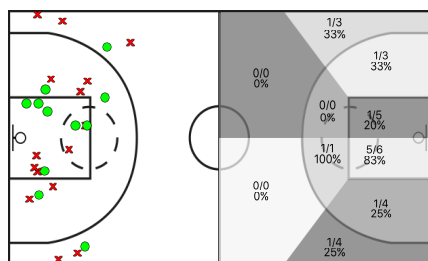

Barça CBS							REBOTS					TAPS			FALTES					
5i	Dr.	JUGADORA	Min	Pts	Tirs 2	Tirs 3	Tirs lliures	T	RD	RO	Asis...	PR	PP	Fv	Co	Esx	Cm	Re	Vi	Va
	5	Ari Lizano	15:33	0	0/1 0%	0/0 0%	0/0 0%	2	2	0	0	2	0	0	0	0	3	0	0/0	0
	6	Claudia Garcia	00:00	0	0/0 0%	0/0 0%	0/0 0%	0	0	0	0	0	0	0	0	0	0	0	0/0	0
*	7	Lara Fernandez	14:36	8	2/3 66%	0/0 0%	4/6 66%	5	2	3	0	2	3	0	0	0	0	3	0/0	12
	8	Anna Grau	22:28	4	1/2 50%	0/0 0%	2/3 66%	3	2	1	0	2	0	0	0	0	3	1	0/0	5
*	9	Lucia Pablos	33:09	8	4/9 44%	0/2 0%	0/1 0%	5	5	0	1	3	4	0	0	0	3	3	0/0	5
*	13	Monica Lazaro	17:43	6	2/3 66%	0/0 0%	2/2 100%	4	4	0	0	0	1	1	0	0	4	2	0/0	7
*	14	Anna Boleda	26:59	15	4/6 66%	2/5 40%	1/2 50%	1	1	0	0	0	4	0	1	0	5	1	0/0	1
	15	Berta Alegre	12:37	2	1/2 50%	0/1 0%	0/0 0%	1	0	1	0	0	0	0	0	0	3	0	0/0	-2
	31	Regina Aguilar	25:08	1	0/2 0%	0/4 0%	1/2 50%	2	0	2	1	1	2	0	0	0	4	0	0/0	-8
	33	Tere Cabanillas	10:00	4	2/5 40%	0/0 0%	0/2 0%	3	2	1	0	0	0	0	0	0	1	1	0/0	2
*	53	Clara Sole	21:47	8	1/1 100%	1/3 33%	3/6 50%	8	6	2	0	0	7	0	0	0	3	3	0/0	4
		CBS	200:00	0	0/0 0%	0/0 0%	0/0 0%	0	0	0	0	0	0	0	0	0	0	4	0/0	4
			200:00	56	17/34 50%	3/15 20%	13/24 54%	34	24	10	2	10	21	1	1	0	29	14	0/0	26

J.E.Terrassa

1, 2 PART

3, 4 PART

TOTAL %

Barça CBS

J.E.Terrassa

P1	P2	P3	P4	T
16	10	19	22	67

Barça CBS

P1	P2	P3	P4	T
15	14	13	14	56