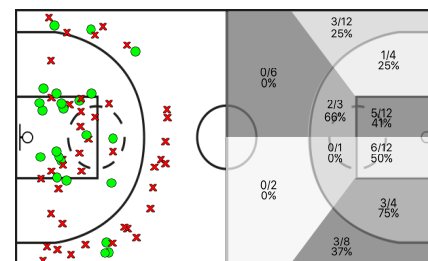

Reus Ploms							REBOTS					TAPS			FALTES					
5i	Dr.	JUGADORA	Min	Pts	Tirs 2	Tirs 3	Tirs lliures	T	RD	RO	Asis...	PR	PP	Fv	Co	Esx	Cm	Re	Vi	Va
*	4	Marina Romeu	28:00	6	2/7 28%	0/1 0%	2/4 50%	1	0	1	0	2	3	0	0	0	2	3	0/0	-1
*	6	Judith Rodriguez	21:28	2	0/2 0%	0/1 0%	2/4 50%	3	2	1	0	1	3	0	0	0	3	3	0/0	-2
	7	M Calva	16:26	2	1/2 50%	0/1 0%	0/0 0%	1	1	0	2	1	1	0	0	0	5	1	0/0	-1
	8	A Rubio	00:00	0	0/0 0%	0/0 0%	0/0 0%	0	0	0	0	0	0	0	0	0	0	0	0/0	0
	10	Judit Trbalon	00:00	0	0/0 0%	0/0 0%	0/0 0%	0	0	0	0	0	0	0	0	0	0	0	0/0	0
	11	A Martin	11:05	0	0/2 0%	0/0 0%	0/0 0%	1	1	0	0	0	1	0	0	0	1	2	0/0	-1
	12	Natalia Medall	11:02	0	0/0 0%	0/0 0%	0/0 0%	1	1	0	0	0	3	0	0	0	0	0	0/0	-2
*	14	Elena Quintana	37:06	14	6/13 46%	0/0 0%	2/2 100%	10	8	2	1	0	3	1	2	0	2	3	0/0	15
	18	M Fabregues	00:00	0	0/0 0%	0/0 0%	0/0 0%	0	0	0	0	0	0	0	0	0	0	0	0/0	0
*	20	T Jefferson	38:02	13	3/12 25%	2/9 22%	1/2 50%	4	2	2	0	2	3	0	0	0	1	4	0/0	2
*	21	Rona Corkindele	36:51	13	6/15 40%	0/2 0%	1/2 50%	12	8	4	1	1	6	0	0	0	2	2	0/0	9
		RP	200:00	0	0/0 0%	0/0 0%	0/0 0%	0	0	0	0	0	0	0	0	0	0	0	0/0	0
			200:00	50	18/53 33%	2/14 14%	8/14 57%	33	23	10	4	7	23	1	2	0	16	18	0/0	19

## J.E.Terrassa

1, 2 PART

3, 4 PART

TOTAL %