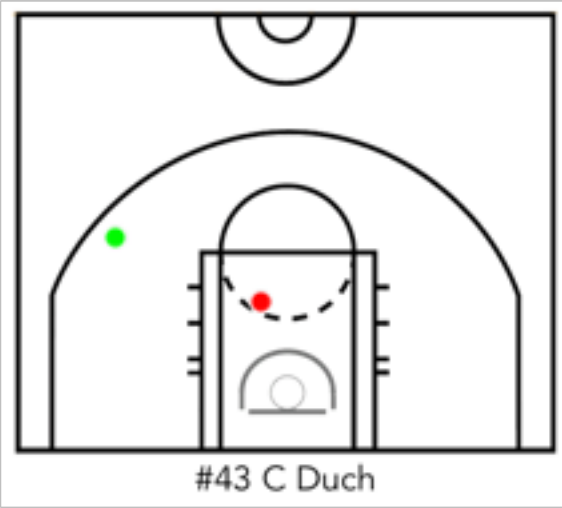

#6 L Llagostera