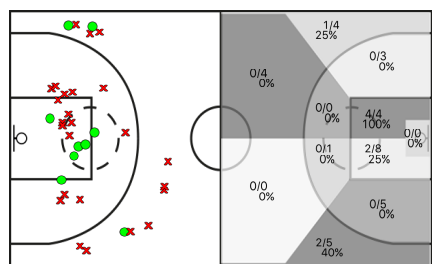

Joventut Les Corts							REBOTS					TAPS			FALTES					
5i	Dr.	JUGADORA	Min	Pts	Tirs 2	Tirs 3	Tirs lliures	T	RD	RO	Asis...	PR	PP	Fv	Co	Esx	Cm	Re	Vi	Va
*	3	Àngels Farré	25:40	2	1/1 100%	0/1 0%	0/0 0%	2	2	0	5	0	1	0	0	0	1	2	0	8
*	4	Nerea Garmendia	30:12	13	6/7 85%	0/0 0%	1/3 33%	8	6	2	1	2	3	1	0	0	2	3	0	20
	5	Paula Tutusaus	21:59	8	4/6 66%	0/1 0%	0/0 0%	4	3	1	1	0	2	0	1	0	3	0	4	
*	7	Miriam Solozábal	15:52	5	1/1 100%	1/3 33%	0/0 0%	1	1	0	1	0	2	1	0	0	2	2	0	4
	8	Rut De Eguia	19:11	1	0/3 0%	0/3 0%	1/2 50%	7	6	1	0	0	0	1	1	0	3	3	0	1
*	9	Andrea Cobo	21:46	12	0/0 0%	4/7 57%	0/0 0%	2	1	1	0	1	1	0	0	0	3	0	8	
	10	Marta Pérez	14:20	0	0/0 0%	0/0 0%	0/0 0%	1	1	0	0	0	0	0	0	0	1	2	0	2
	11	Laura Fàbrega	23:11	7	1/4 25%	1/2 50%	2/2 100%	1	1	0	0	1	3	0	0	0	3	1	0	0
	13	Maria Seguí	00:00	0	0/0 0%	0/0 0%	0/0 0%	0	0	0	0	0	0	0	0	0	0	0	0	0
*	14	Eliana Soriano	27:49	13	5/11 45%	0/2 0%	3/4 75%	4	3	1	0	1	2	0	0	0	3	4	0	8
	15	Alba Serrano	00:00	0	0/0 0%	0/0 0%	0/0 0%	0	0	0	0	0	0	0	0	0	0	0	0	0
	55	Laura Martínez	00:00	0	0/0 0%	0/0 0%	0/0 0%	0	0	0	0	0	0	0	0	0	0	0	0	0

J.E.Terrassa

1, 2 PART