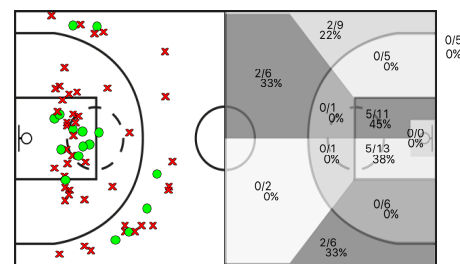

J.E.Terrassa vs Joventut Les Corts

J.E.Terrassa							REBOTS					TAPS			FALTES						
5i	Dr.	JUGADORA	Min	Pts	Tirs 2	Tirs 3	Tirs lliures	T	RD	RO	Asis...	PR	PP	Fv	Co	Esx	Cm	Re	Vi	Va	
	3	Carla Erencia	02:27	0	0/0 0%	0/1 0%	0/0 0%	1	1	0	0	0	0	0	0	0	0	0	0	0	0
*	5	Alba Lorca	27:54	16	0/2 0%	5/11 45%	1/2 50%	3	3	0	1	0	1	0	0	0	1	1	0	0	10
	8	Nuria Prunera	20:46	0	0/2 0%	0/2 0%	0/0 0%	2	1	1	2	0	1	1	1	0	1	0	0	0	-2
*	14	Mireia Schröder	23:48	4	2/8 25%	0/0 0%	0/0 0%	6	2	4	2	2	3	0	1	0	2	4	0	0	6
*	15	Aida Nebot	24:40	5	1/4 25%	1/2 50%	0/0 0%	3	1	2	1	0	0	0	0	0	3	0	0	2	
	16	Monica Meca	21:54	11	5/11 45%	0/0 0%	1/2 50%	8	4	4	0	1	1	1	0	0	3	1	0	11	
	17	Helena Diaz	09:49	0	0/2 0%	0/0 0%	0/0 0%	1	1	0	1	1	2	0	0	0	1	1	0	-1	
*	19	Elena Silva	34:46	5	1/4 25%	0/2 0%	3/8 37%	2	2	0	4	3	2	0	0	0	4	9	0	7	
*	32	Laura Johnson	32:52	10	1/4 25%	0/5 0%	8/8 100%	7	5	2	1	4	1	0	1	0	4	5	0	13	
		JET	198:56	0	0/0 0%	0/0 0%	0/0 0%	0	0	0	0	0	0	0	0	0	0	0	0	0	
			198:56	51	10/37 27%	6/23 26%	13/20 65%	33	20	13	12	11	11	2	3	0	19	21	0	46	

Joventut Les Corts							REBOTS					TAPS			FALTES					
5i	Dr.	JUGADORA	Min	Pts	Tirs 2	Tirs 3	Tirs lliures	T	RD	RO	Asis...	PR	PP	Fv	Co	Esx	Cm	Re	Vi	Va
*	3	Àngels Farré	25:40	2	1/1 100%	0/1 0%	0/0 0%	2	2	0	5	0	1	0	0	0	1	2	0	8
*	4	Nerea Garmendia	30:12	13	6/7 85%	0/0 0%	1/3 33%	8	6	2	1	2	3	1	0	0	2	3	0	20
	5	Paula Tutusaus	21:59	8	4/6 66%	0/1 0%	0/0 0%	4	3	1	1	0	2	0	1	0	3	0	4	
*	7	Miriam Solozábal	15:52	5	1/1 100%	1/3 33%	0/0 0%	1	1	0	1	0	2	1	0	0	2	2	0	4
	8	Rut De Eguia	19:11	1	0/3 0%	0/3 0%	1/2 50%	7	6	1	0	0	0	1	1	0	3	3	0	1
*	9	Andrea Cobo	21:46	12	0/0 0%	4/7 57%	0/0 0%	2	1	1	0	1	1	0	0	0	3	0	8	
	10	Marta Pérez	14:20	0	0/0 0%	0/0 0%	0/0 0%	1	1	0	0	0	0	0	0	0	1	2	0	2
	11	Laura Fàbrega	23:11	7	1/4 25%	1/2 50%	2/2 100%	1	1	0	0	1	3	0	0	0	3	1	0	0
	13	Maria Seguí	00:00	0	0/0 0%	0/0 0%	0/0 0%	0	0	0	0	0	0	0	0	0	0	0	0	0
*	14	Eliana Soriano	27:49	13	5/11 45%	0/2 0%	3/4 75%	4	3	1	0	1	2	0	0	0	3	4	0	8
	15	Alba Serrano	00:00	0	0/0 0%	0/0 0%	0/0 0%	0	0	0	0	0	0	0	0	0	0	0	0	0
	55	Laura Martínez	00:00	0	0/0 0%	0/0 0%	0/0 0%	0	0	0	0	0	0	0	0	0	0	0	0	0

J.E.Terrassa

TOTAL %

Joventut Les Corts

J.E.Terrassa				
P1	P2	P3	P4	T
9	21	11	10	51

Joventut Les Corts				
P1	P2	P3	P4	T
23	13	13	12	61