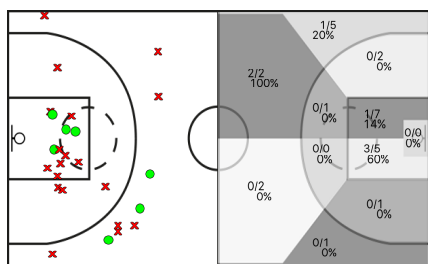

J.E.Terrassa vs Joventut Les Corts

J.E.Terrassa							REBOTS					TAPS			FALTES						
5i	Dr.	JUGADORA	Min	Pts	Tirs 2	Tirs 3	Tirs lliures	T	RD	RO	Asis...	PR	PP	Fv	Co	Esx	Cm	Re	Vi	Va	
	3	Carla Erencia	02:27	0	0/0 0%	0/1 0%	0/0 0%	1	1	0	0	0	0	0	0	0	0	0	0	0	0
*	5	Alba Lorca	27:54	16	0/2 0%	5/11 45%	1/2 50%	3	3	0	1	0	1	0	0	0	1	1	0	0	10
	8	Nuria Prunera	20:46	0	0/2 0%	0/2 0%	0/0 0%	2	1	1	2	0	1	1	1	0	1	0	0	0	-2
*	14	Mireia Schröder	23:48	4	2/8 25%	0/0 0%	0/0 0%	6	2	4	2	2	3	0	1	0	2	4	0	0	6
*	15	Aida Nebot	24:40	5	1/4 25%	1/2 50%	0/0 0%	3	1	2	1	0	0	0	0	0	3	0	0	2	
	16	Monica Meca	21:54	11	5/11 45%	0/0 0%	1/2 50%	8	4	4	0	1	1	1	0	0	3	1	0	11	
	17	Helena Diaz	09:49	0	0/2 0%	0/0 0%	0/0 0%	1	1	0	1	1	2	0	0	0	1	1	0	-1	
*	19	Elena Silva	34:46	5	1/4 25%	0/2 0%	3/8 37%	2	2	0	4	3	2	0	0	0	4	9	0	7	
*	32	Laura Johnson	32:52	10	1/4 25%	0/5 0%	8/8 100%	7	5	2	1	4	1	0	1	0	4	5	0	13	
		JET	198:56	0	0/0 0%	0/0 0%	0/0 0%	0	0	0	0	0	0	0	0	0	0	0	0	0	
			198:56	51	10/37 27%	6/23 26%	13/20 65%	33	20	13	12	11	11	2	3	0	19	21	0	46	

Joventut Les Corts							REBOTS					TAPS			FALTES					
5i	Dr.	JUGADORA	Min	Pts	Tirs 2	Tirs 3	Tirs lliures	T	RD	RO	Asis...	PR	PP	Fv	Co	Esx	Cm	Re	Vi	Va
*	3	Àngels Farré	25:40	2	1/1 100%	0/1 0%	0/0 0%	2	2	0	5	0	1	0	0	0	1	2	0	8
*	4	Nerea Garmendia	30:12	13	6/7 85%	0/0 0%	1/3 33%	8	6	2	1	2	3	1	0	0	2	3	0	20
	5	Paula Tutusaus	21:59	8	4/6 66%	0/1 0%	0/0 0%	4	3	1	1	0	2	0	1	0	3	0	4	
*	7	Miriam Solozábal	15:52	5	1/1 100%	1/3 33%	0/0 0%	1	1	0	1	0	2	1	0	0	2	2	0	4
	8	Rut De Eguia	19:11	1	0/3 0%	0/3 0%	1/2 50%	7	6	1	0	0	0	1	1	0	3	3	0	1
*	9	Andrea Cobo	21:46	12	0/0 0%	4/7 57%	0/0 0%	2	1	1	0	1	1	0	0	0	3	0	8	
	10	Marta Pérez	14:20	0	0/0 0%	0/0 0%	0/0 0%	1	1	0	0	0	0	0	0	0	1	2	0	2
	11	Laura Fàbrega	23:11	7	1/4 25%	1/2 50%	2/2 100%	1	1	0	0	1	3	0	0	0	3	1	0	0
	13	Maria Seguí	00:00	0	0/0 0%	0/0 0%	0/0 0%	0	0	0	0	0	0	0	0	0	0	0	0	0
*	14	Eliana Soriano	27:49	13	5/11 45%	0/2 0%	3/4 75%	4	3	1	0	1	2	0	0	0	3	4	0	8
	15	Alba Serrano	00:00	0	0/0 0%	0/0 0%	0/0 0%	0	0	0	0	0	0	0	0	0	0	0	0	0
	55	Laura Martínez	00:00	0	0/0 0%	0/0 0%	0/0 0%	0	0	0	0	0	0	0	0	0	0	0	0	0

J.E.Terrassa

3, 4 PART

Joventut Les Corts

J.E.Terrassa				
P1	P2	P3	P4	T
9	21	11	10	51

Joventut Les Corts				
P1	P2	P3	P4	T
23	13	13	12	61