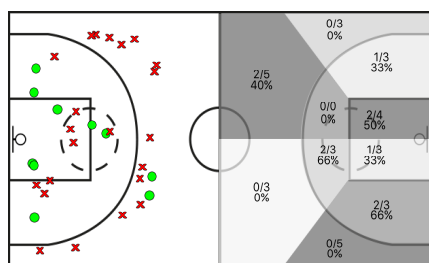

J.E.Terrassa vs Bencriada

J.E.Terrassa							REBOTS					TAPS			FALTES					
5i	Dr.	JUGADORA	Min	Pts	Tirs 2	Tirs 3	Tirs lliures	T	RD	RO	Asis...	PR	PP	Fv	Co	Esx	Cm	Re	Vi	Va
*	5	Alba Lorca	28:47	5	0/1 0%	1/13 7%	2/2 100%	3	3	0	3	1	1	0	0	0	2	2	0/0	-2
	9	Txell Arus	21:08	2	1/2 50%	0/1 0%	0/0 0%	8	3	5	4	1	0	1	0	0	1	1	0/0	14
	10	Nuria Flores	09:41	0	0/1 0%	0/0 0%	0/0 0%	0	0	0	0	1	0	0	0	0	2	0	0/0	-2
*	14	Mireia Schröder	26:05	15	4/9 44%	0/0 0%	7/8 87%	7	4	3	1	2	1	0	0	0	4	8	0/0	22
*	15	Aida Nebot	24:05	9	4/7 57%	0/1 0%	1/2 50%	2	1	1	2	2	0	0	0	0	2	1	0/0	9
	16	Monica Meca	12:21	6	2/5 40%	0/0 0%	2/2 100%	0	0	0	0	1	2	0	0	0	0	1	0/0	3
*	19	Elena Silva	20:26	0	0/2 0%	0/2 0%	0/0 0%	2	1	1	3	3	2	0	0	0	5	5	0/0	2
	21	Montse Ricart	21:20	5	1/1 100%	1/6 16%	0/0 0%	1	1	0	0	1	1	0	0	0	2	0	0/0	-1
*	32	Laura Johnson	36:07	9	1/7 14%	1/6 16%	4/4 100%	11	10	1	1	1	3	3	0	0	3	4	0/0	12
		JET	200:00	0	0/0 0%	0/0 0%	0/0 0%	0	0	0	0	0	0	0	0	0	0	0	0/0	0
			200:00	51	13/35 37%	3/29 10%	16/18 88%	34	23	11	14	13	10	4	0	0	21	22	0/0	57

Bencriada							REBOTS					TAPS			FALTES					
5i	Dr.	JUGADORA	Min	Pts	Tirs 2	Tirs 3	Tirs lliures	T	RD	RO	Asis...	PR	PP	Fv	Co	Esx	Cm	Re	Vi	Va
	4	Montse Gallegos	15:41	6	0/1 0%	2/3 66%	0/0 0%	6	6	0	0	0	1	0	0	0	1	0	0/0	8
	5	Nuria Trabal	22:16	7	2/6 33%	0/0 0%	3/6 50%	5	5	0	0	0	1	0	1	0	0	4	0/0	7
*	6	Laura Llagostera	26:42	2	0/1 0%	0/3 0%	2/6 33%	2	2	0	0	1	2	0	1	0	5	4	0/0	-7
	8	Ari Ribes	13:18	0	0/0 0%	0/1 0%	0/0 0%	1	1	0	0	0	3	0	1	0	3	1	0/0	-6
	9	Vero Cantero	00:00	0	0/0 0%	0/0 0%	0/0 0%	0	0	0	0	0	0	0	0	0	0	0	0/0	0
*	10	Paula Valera	23:11	2	0/5 0%	0/0 0%	2/2 100%	1	0	1	0	0	2	0	0	0	1	1	0/0	-4
	12	Julia Thio	27:52	2	1/4 25%	0/0 0%	0/0 0%	6	5	1	0	0	5	0	0	0	2	1	0/0	-1
*	13	Helena Trabal	28:10	4	2/3 66%	0/2 0%	0/0 0%	3	3	0	0	2	2	0	1	0	3	0	0/0	0
*	15	Esther Corominola	21:11	4	2/5 40%	0/0 0%	0/2 0%	7	6	1	2	0	3	0	0	0	5	8	0/0	8
	19	Tina Buxeda	00:00	0	0/0 0%	0/0 0%	0/0 0%	0	0	0	0	0	0	0	0	0	0	0	0/0	0
*	43	Carla Duch	21:39	11	4/7 57%	1/4 25%	0/0 0%	7	5	2	0	0	2	0	0	0	2	0	0/0	8
		BEN	200:00	0	0/0 0%	0/0 0%	0/0 0%	0	0	0	0	0	0	0	0	0	0	2	0/0	2
			200:00	38	11/32 34%	3/13 23%	7/16 43%	38	33	5	2	3	21	0	4	0	22	19	0/0	13

J.E.Terrassa

3, 4 PART

Bencriada

J.E.Terrassa

P1	P2	P3	P4	T
10	6	19	16	51

Bencriada