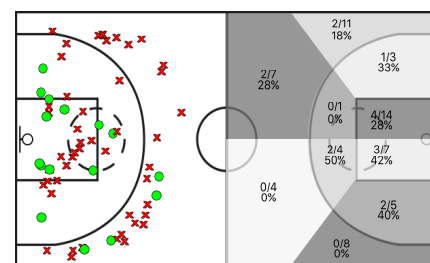

Bencriada							REBOTS					TAPS			FALTES					
5i	Dr.	JUGADORA	Min	Pts	Tirs 2	Tirs 3	Tirs lliures	T	RD	RO	Asis...	PR	PP	Fv	Co	Esx	Cm	Re	Vi	Va
	4	Montse Gallegos	15:41	6	0/1 0%	2/3 66%	0/0 0%	6	6	0	0	0	1	0	0	0	1	0	0/0	8
	5	Nuria Trabal	22:16	7	2/6 33%	0/0 0%	3/6 50%	5	5	0	0	0	1	0	1	0	0	4	0/0	7
*	6	Laura Llagostera	26:42	2	0/1 0%	0/3 0%	2/6 33%	2	2	0	0	1	2	0	1	0	5	4	0/0	-7
	8	Ari Ribes	13:18	0	0/0 0%	0/1 0%	0/0 0%	1	1	0	0	0	3	0	1	0	3	1	0/0	-6
	9	Vero Cantero	00:00	0	0/0 0%	0/0 0%	0/0 0%	0	0	0	0	0	0	0	0	0	0	0	0/0	0
*	10	Paula Valera	23:11	2	0/5 0%	0/0 0%	2/2 100%	1	0	1	0	0	2	0	0	0	1	1	0/0	-4
	12	Julia Thio	27:52	2	1/4 25%	0/0 0%	0/0 0%	6	5	1	0	0	5	0	0	0	2	1	0/0	-1
*	13	Helena Trabal	28:10	4	2/3 66%	0/2 0%	0/0 0%	3	3	0	0	2	2	0	1	0	3	0	0/0	0
*	15	Esther Corominola	21:11	4	2/5 40%	0/0 0%	0/2 0%	7	6	1	2	0	3	0	0	0	5	8	0/0	8
	19	Tina Buxeda	00:00	0	0/0 0%	0/0 0%	0/0 0%	0	0	0	0	0	0	0	0	0	0	0	0/0	0
*	43	Carla Duch	21:39	11	4/7 57%	1/4 25%	0/0 0%	7	5	2	0	0	2	0	0	0	2	0	0/0	8
		BEN	200:00	0	0/0 0%	0/0 0%	0/0 0%	0	0	0	0	0	0	0	0	0	0	2	0/0	2
			200:00	38	11/32 34%	3/13 23%	7/16 43%	38	33	5	2	3	21	0	4	0	22	19	0/0	13

J.E.Terrassa

1, 2 PART

3, 4 PART

TOTAL %

Bencriada

J.E.Terrassa

P1	P2	P3	P4	T
10	6	19	16	51

Bencriada