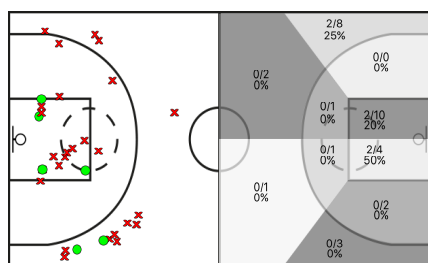

Bencriada							REBOTS					TAPS			FALTES					
5i	Dr.	JUGADORA	Min	Pts	Tirs 2	Tirs 3	Tirs lliures	T	RD	RO	Asis...	PR	PP	Fv	Co	Esx	Cm	Re	Vi	Va
	4	Montse Gallegos	15:41	6	0/1 0%	2/3 66%	0/0 0%	6	6	0	0	0	1	0	0	0	1	0	0/0	8
	5	Nuria Trabal	22:16	7	2/6 33%	0/0 0%	3/6 50%	5	5	0	0	0	1	0	1	0	0	4	0/0	7
*	6	Laura Llagostera	26:42	2	0/1 0%	0/3 0%	2/6 33%	2	2	0	0	1	2	0	1	0	5	4	0/0	-7
	8	Ari Ribes	13:18	0	0/0 0%	0/1 0%	0/0 0%	1	1	0	0	0	3	0	1	0	3	1	0/0	-6
	9	Vero Cantero	00:00	0	0/0 0%	0/0 0%	0/0 0%	0	0	0	0	0	0	0	0	0	0	0	0/0	0
*	10	Paula Valera	23:11	2	0/5 0%	0/0 0%	2/2 100%	1	0	1	0	0	2	0	0	0	1	1	0/0	-4
	12	Julia Thio	27:52	2	1/4 25%	0/0 0%	0/0 0%	6	5	1	0	0	5	0	0	0	2	1	0/0	-1
*	13	Helena Trabal	28:10	4	2/3 66%	0/2 0%	0/0 0%	3	3	0	0	2	2	0	1	0	3	0	0/0	0
*	15	Esther Corominola	21:11	4	2/5 40%	0/0 0%	0/2 0%	7	6	1	2	0	3	0	0	0	5	8	0/0	8
	19	Tina Buxeda	00:00	0	0/0 0%	0/0 0%	0/0 0%	0	0	0	0	0	0	0	0	0	0	0	0/0	0
*	43	Carla Duch	21:39	11	4/7 57%	1/4 25%	0/0 0%	7	5	2	0	0	2	0	0	0	2	0	0/0	8
		BEN	200:00	0	0/0 0%	0/0 0%	0/0 0%	0	0	0	0	0	0	0	0	0	0	2	0/0	2
			200:00	38	11/32 34%	3/13 23%	7/16 43%	38	33	5	2	3	21	0	4	0	22	19	0/0	13

J.E.Terrassa

1, 2 PART