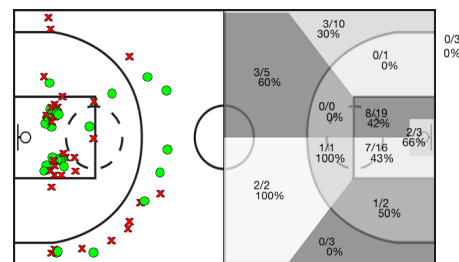

## Ploms Salle Reus

5i	Dr.	JUGADORA	Min	Pts	Tirs 2	Tirs 3	Tirs lliures	REBOTS					TAPS			FALTES				
								T	RD	RO	Asis...	PR	PP	Fv	Co	Esx	Cm	Re	Vi	Va
	2	Gonzalez, R.	05:12	0	0/1 0%	0/0 0%	0/0 0%	0	0	0	0	0	1	0	0	0	0	0/0	-2	
*	4	Romeu, M.	31:59	5	1/3 33%	0/0 0%	3/4 75%	5	4	1	1	0	4	0	0	4	2	0/0	2	
	5	Calba, M.	08:14	0	0/1 0%	0/1 0%	0/0 0%	2	2	0	1	0	1	0	0	1	0	0/0	-1	
	6	Rodriguez, J.	13:26	3	0/0 0%	1/2 50%	0/0 0%	0	0	0	0	0	0	0	0	2	0	0/0	0	
	7	Trabalon, Ju	04:45	0	0/1 0%	0/2 0%	0/0 0%	0	0	0	0	0	0	0	0	0	0	0/0	-3	
*	8	Rubio, A.	30:19	13	3/4 75%	1/1 100%	4/6 66%	2	2	0	2	0	3	1	1	2	6	0/0	15	
	9	Castellano, G.	00:00	0	0/0 0%	0/0 0%	0/0 0%	0	0	0	0	0	0	0	0	0	0	0/0	0	
	10	Trabalon, J.	03:10	0	0/0 0%	0/0 0%	0/0 0%	1	1	0	0	0	1	0	0	0	0	0/0	0	
	11	Martin, A.	20:17	0	0/0 0%	0/0 0%	0/0 0%	2	1	1	0	1	4	0	0	4	1	0/0	-4	
*	12	Medall, N.	38:36	21	8/19 42%	1/3 33%	2/3 66%	7	4	3	0	4	4	1	1	2	1	2	0/0	15
*	14	Quintana, E.	35:32	20	7/12 58%	0/2 0%	6/6 100%	5	2	3	0	1	0	0	0	3	11	0/0	27	
*	18	Fabregas, M.	08:25	2	1/1 100%	0/0 0%	0/0 0%	2	2	0	1	1	1	0	0	4	1	0/0	2	
	21	Corkindele, C.	00:00	0	0/0 0%	0/0 0%	0/0 0%	0	0	0	0	0	0	0	0	0	0	0/0	0	
		PLO	199:55	0	0/0 0%	0/0 0%	0/0 0%	0	0	0	0	0	0	0	1	0	0	0/0	-1	
			199:55	64	20/42 47%	3/11 27%	15/19 78%	26	18	8	5	7	19	2	2	2	21	23	0/0	51

## TGN 2017

1, 2 PART

3, 4 PART

TOTAL %