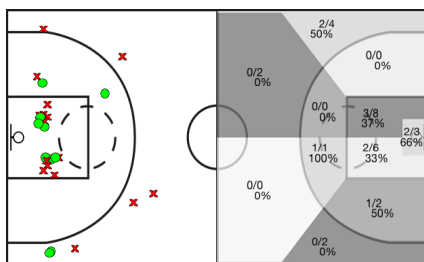

TGN 2017 vs Ploms Salle Reus

TGN 2017

5i	Dr.	JUGADORA	Min	Pts	Tirs 2	Tirs 3	Tirs lliures	REBOTS					TAPS			FALTES				
								T	RD	RO	Asis...	PR	PP	Fv	Co	Esx	Cm	Re	Vi	Va
	5	Nuria Vilamajor	11:46	6	0/1 0%	2/4 50%	0/2 0%	0	0	0	1	2	3	0	0	0	1	1	0/0	1
	6	Ona Fort	26:08	10	4/7 57%	0/0 0%	2/2 100%	5	2	3	1	3	0	1	0	1	2	2	0/0	17
	7	Analia Casado	00:00	0	0/0 0%	0/0 0%	0/0 0%	0	0	0	0	0	0	0	0	0	0	0/0	0	
*	9	Laura Vilamajor	24:25	11	4/6 66%	1/4 25%	0/2 0%	2	1	1	1	0	0	0	1	0	0	1	0/0	7
*	10	Laura Tierno	29:18	6	0/3 0%	2/3 66%	0/2 0%	3	1	2	1	4	4	1	0	0	3	1	0/0	3
	11	Laia Lopez	15:34	2	0/3 0%	0/1 0%	2/4 50%	6	4	2	2	0	0	0	0	3	2	0/0	3	
	13	Anna Pocino	10:37	0	0/1 0%	0/0 0%	0/0 0%	2	2	0	1	0	0	0	0	2	0	0/0	0	
*	15	Laura Pascual	32:33	16	5/8 62%	2/6 33%	0/0 0%	6	3	3	2	4	2	0	1	4	5	0/0	20	
*	17	Claudia Vadillo	16:48	0	0/2 0%	0/0 0%	0/0 0%	3	3	0	2	1	0	0	1	0	3	1	0/0	1
	21	Sandra Pascual	00:00	0	0/0 0%	0/0 0%	0/0 0%	0	0	0	0	0	0	0	0	0	0	0/0	0	
*	33	Olivia Fouty	26:25	25	6/9 66%	1/1 100%	10/13 76%	9	8	1	5	2	3	1	0	3	8	0/0	38	
	35	Anna Garcia	06:21	0	0/2 0%	0/0 0%	0/0 0%	1	0	1	0	0	0	0	0	2	0	0/0	-3	
		TGN	199:55	0	0/0 0%	0/0 0%	0/0 0%	0	0	0	0	0	0	0	0	0	0	0/0	0	
			199:55	76	19/42 45%	8/19 42%	14/25 56%	37	24	13	16	16	12	3	2	2	23	21	0/0	87

Ploms Salle Reus