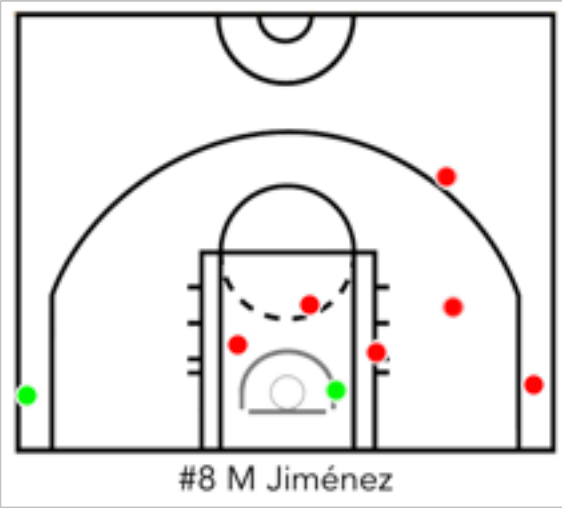

#4 Blanca Garcia