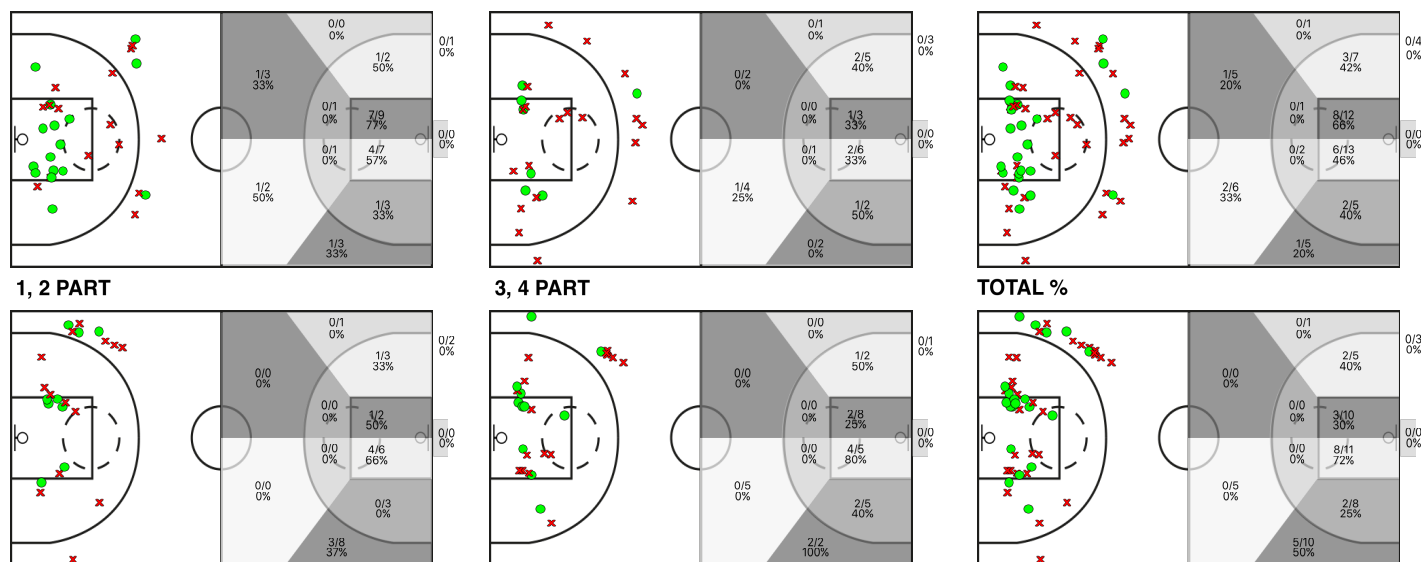

SESE

5i	Dr.	JUGADORA	Min	Pts	Tirs 2	Tirs 3	Tirs lliures	REBOTS			TAPS			FALTES						
								T	RD	RO	Asis...	PR	PP	Fv	Co	Esx	Cm	Re	Vi	Va
	4	Marta Gabarró	00:00	0	0/0 0%	0/0 0%	0/0 0%	0	0	0	0	0	0	0	0	0	0	0/0	0	
	5	Aina Fernandez	00:00	0	0/0 0%	0/0 0%	0/0 0%	0	0	0	0	0	0	0	0	0	0	0/0	0	
*	6	Meri Cuní	22:25	4	1/2 50%	0/0 0%	2/2 100%	5	2	3	0	2	1	0	1	0	1	0/0	7	
*	7	Judith Turrión	14:48	2	1/2 50%	0/4 0%	0/0 0%	2	2	0	0	1	2	0	0	2	1	0/0	-3	
*	8	Mireia Casanovas	23:35	11	5/10 50%	0/0 0%	1/2 50%	7	6	1	0	2	2	0	0	3	2	0/0	11	
	9	Natàlia Tatché	21:10	6	3/5 60%	0/0 0%	0/1 0%	3	1	2	0	1	0	0	1	0	3	4	0/0	7
	11	Nidia Jimenez	28:07	8	2/3 66%	1/2 50%	1/2 50%	2	2	0	2	1	0	0	0	0	6	0/0	16	
*	12	Julia Daví	35:10	17	1/4 25%	3/6 50%	6/10 60%	2	2	0	1	2	6	0	0	3	7	0/0	10	
	13	Alba Turrión	16:36	2	1/3 33%	0/1 0%	0/0 0%	2	2	0	0	0	1	0	0	1	0	0/0	-1	
*	14	Eli Mariscal	32:24	5	1/4 25%	1/3 33%	0/0 0%	5	5	0	3	1	3	0	0	0	2	0/0	8	
	15	Geo Collado	05:45	0	0/1 0%	0/0 0%	0/0 0%	0	0	0	1	0	0	0	0	0	0	0/0	0	
	16	Marina Barral	00:00	0	0/0 0%	0/0 0%	0/0 0%	0	0	0	0	0	0	0	0	0	0	0/0	0	
		SES	200:00	0	0/0 0%	0/0 0%	0/0 0%	0	0	0	0	0	0	0	0	0	0	0/0	0	
			200:00	55	15/34 44%	5/16 31%	10/17 58%	28	22	6	7	10	15	0	2	0	14	23	0/0	55

J.E.Terrassa

SESE

J.E.Terrassa

P1	P2	P3	P4	T
18	19	8	7	52

SESE

P1	P2	P3	P4	T
11	18	14	12	55