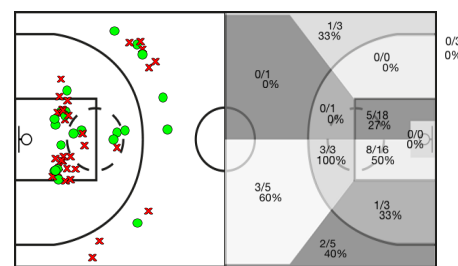

ASFE St. Fruitós A vs CB Valls Lear

ASFE St. Fruitós A

5i	Dr.	JUGADORA	Min	Pts	Tirs 2	Tirs 3	Tirs lliures	REBOTS			TAPS			FALTES						
								T	RD	RO	Asis...	PR	PP	Fv	Co	Esx	Cm	Re	Vi	Va
*	4	Cristina Moya	24:10	8	4/6 66%	0/0 0%	0/0 0%	3	2	1	0	4	2	0	0	0	3	0	0/0	8
*	6	Alba Muns	25:20	14	6/7 85%	0/1 0%	2/2 100%	4	3	1	3	1	4	3	0	0	4	1	0/0	16
	7	Èlia Hinojosa	16:40	0	0/8 0%	0/0 0%	0/0 0%	4	3	1	0	0	1	2	1	0	3	2	0/0	-5
*	8	Mariona Teixidó	29:53	15	1/4 25%	2/3 66%	7/8 87%	8	8	0	3	4	3	1	0	0	4	5	0/0	24
	9	Laia Giménez	02:44	0	0/0 0%	0/0 0%	0/0 0%	1	1	0	0	1	2	0	1	0	0	0	0/0	-1
	10	Clara Teixidó	19:31	4	2/3 66%	0/1 0%	0/0 0%	2	1	1	3	1	1	0	1	0	3	0	0/0	3
	11	Paula Orive	16:15	5	2/2 100%	0/0 0%	1/2 50%	0	0	0	0	2	2	0	0	0	2	3	0/0	5
*	13	Alba Garcia	29:34	8	1/1 100%	2/2 100%	0/1 0%	6	5	1	2	0	8	0	0	0	3	2	0/0	6
*	14	Helena Santamaria	29:40	8	1/10 10%	2/7 28%	0/0 0%	1	0	1	2	0	5	1	0	0	3	3	0/0	-7
	15	Anna Parcerisa	06:13	0	0/0 0%	0/0 0%	0/0 0%	0	0	0	0	1	0	0	0	0	1	0	0/0	0
		ASF	200:00	0	0/0 0%	0/0 0%	0/0 0%	0	0	0	0	0	1	0	0	0	2	1/0	1	
			200:00	62	17/41 41%	6/14 42%	10/13 76%	29	23	6	13	14	29	7	3	0	26	16	1/0	48

CB Valls Lear

5i	Dr.	JUGADORA	Min	Pts	Tirs 2	Tirs 3	Tirs lliures	REBOTS			TAPS			FALTES						
								T	RD	RO	Asis...	PR	PP	Fv	Co	Esx	Cm	Re	Vi	Va
	4	J Cañellas	13:45	0	0/1 0%	0/0 0%	0/0 0%	2	1	1	0	0	4	0	0	0	0	2	0/0	-1
	5	M Tomàs	06:02	0	0/0 0%	0/0 0%	0/0 0%	1	0	1	0	0	1	0	0	0	0	0	0/0	0
	7	C Peña	16:02	7	1/8 12%	1/3 33%	2/2 100%	3	1	2	0	2	2	0	2	0	4	0	0/0	-5
*	8	A Muñoz	10:57	0	0/1 0%	0/1 0%	0/0 0%	2	2	0	0	0	0	0	1	0	1	0	0/0	-2
	9	M Tous	21:09	11	4/6 66%	0/1 0%	3/4 75%	4	3	1	1	6	0	2	1	0	3	5	0/0	21
	10	R Arias	21:05	2	1/1 100%	0/3 0%	0/0 0%	1	1	0	1	0	0	1	0	1	0	0/0	-1	
*	11	L Domènech	23:27	8	1/3 33%	0/0 0%	6/6 100%	3	3	0	2	2	4	0	2	0	3	5	0/0	9
*	12	E Salat	21:53	7	3/5 60%	0/2 0%	1/2 50%	4	3	1	0	1	2	0	0	0	4	1	0/0	2
*	14	C Masides	29:47	20	7/11 63%	0/0 0%	6/10 60%	6	5	1	3	6	7	0	0	0	1	7	0/0	26
	16	L Solé	14:09	6	3/4 75%	0/0 0%	0/0 0%	2	2	0	1	1	1	0	0	0	0	0	0/0	8
*	17	L Corente	21:44	11	2/4 50%	1/1 100%	4/4 100%	0	0	0	0	1	1	1	0	0	1	2	0/0	11
		CVL	200:00	0	0/0 0%	0/0 0%	0/0 0%	0	0	0	0	0	0	0	0	0	0	4	0/1	4
			200:00	72	22/44 50%	2/11 18%	22/28 78%	28	21	7	8	19	22	3	7	0	18	22	0/0	68

ASFE St. Fruitós A

TOTAL %

CB Valls Lear