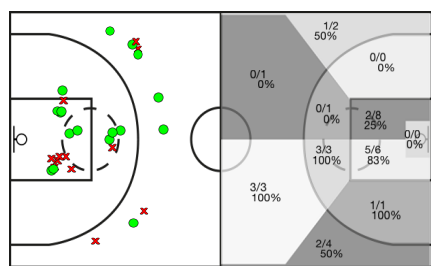

CB Valls Lear

5i	Dr.	JUGADORA	Min	Pts	Tirs 2	Tirs 3	Tirs lliures	REBOTS			TAPS			FALTES						
								T	RD	RO	Asis...	PR	PP	Fv	Co	Esx	Cm	Re	Vi	Va
	4	J Cañellas	13:45	0	0/1 0%	0/0 0%	0/0 0%	2	1	1	0	0	4	0	0	0	0	2	0/0	-1
	5	M Tomàs	06:02	0	0/0 0%	0/0 0%	0/0 0%	1	0	1	0	0	1	0	0	0	0	0	0/0	0
	7	C Peña	16:02	7	1/8 12%	1/3 33%	2/2 100%	3	1	2	0	2	2	0	2	0	4	0	0/0	-5
*	8	A Muñoz	10:57	0	0/1 0%	0/1 0%	0/0 0%	2	2	0	0	0	0	0	1	0	1	0	0/0	-2
	9	M Tous	21:09	11	4/6 66%	0/1 0%	3/4 75%	4	3	1	1	6	0	2	1	0	3	5	0/0	21
	10	R Arias	21:05	2	1/1 100%	0/3 0%	0/0 0%	1	1	0	1	0	0	1	0	1	0	0/0	-1	
*	11	L Domènech	23:27	8	1/3 33%	0/0 0%	6/6 100%	3	3	0	2	2	4	0	2	0	3	5	0/0	9
*	12	E Salat	21:53	7	3/5 60%	0/2 0%	1/2 50%	4	3	1	0	1	2	0	0	0	4	1	0/0	2
*	14	C Masides	29:47	20	7/11 63%	0/0 0%	6/10 60%	6	5	1	3	6	7	0	0	0	1	7	0/0	26
	16	L Solé	14:09	6	3/4 75%	0/0 0%	0/0 0%	2	2	0	1	1	1	0	0	0	0	0	0/0	8
*	17	L Corente	21:44	11	2/4 50%	1/1 100%	4/4 100%	0	0	0	0	1	1	1	0	0	1	2	0/0	11
		CVL	200:00	0	0/0 0%	0/0 0%	0/0 0%	0	0	0	0	0	0	0	0	0	0	4	0/1	4
			200:00	72	22/44 50%	2/11 18%	22/28 78%	28	21	7	8	19	22	3	7	0	18	22	0/0	68

ASFE St. Fruitós A

1, 2 PART