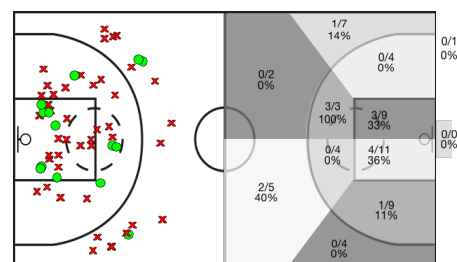

ASFE St. Fruitós A vs Platges De Mataró

ASFE St. Fruitós A

5i	Dr.	JUGADORA	Min	Pts	Tirs 2	Tirs 3	Tirs lliures	REBOTS			TAPS			FALTES						
								T	RD	RO	Asis...	PR	PP	Fv	Co	Esx	Cm	Re	Vi	Va
*	4	Cristina Moya	23:39	4	2/8 25%	0/1 0%	0/0 0%	2	1	1	0	2	2	0	0	0	2	0	0/0	-3
*	5	Cristina Trullàs	16:49	0	0/2 0%	0/3 0%	0/0 0%	1	1	0	0	1	0	0	0	2	0	0/0	-5	
*	6	Alba Muns	22:36	2	1/4 25%	0/0 0%	0/2 0%	4	2	2	1	2	1	0	0	0	1	0/0	4	
	7	Èlia Hinojosa	18:23	2	1/6 16%	0/0 0%	0/0 0%	4	3	1	0	0	0	0	0	1	1	0/0	1	
	10	Clara Teixidó	22:12	4	2/6 33%	0/4 0%	0/0 0%	4	4	0	0	1	0	0	1	0	4	2	0/0	-2
	11	Paula Orive	18:23	1	0/2 0%	0/0 0%	1/2 50%	1	1	0	0	1	1	0	0	3	2	0/0	-2	
	12	Iraïa Grau	16:21	0	0/1 0%	0/0 0%	0/0 0%	2	1	1	0	0	1	0	0	3	2	0/0	-2	
*	13	Alba Garcia	26:33	12	3/5 60%	2/3 66%	0/0 0%	6	6	0	0	2	2	0	0	2	2	0/0	15	
*	14	Helena Santamaria	31:58	9	2/5 40%	1/7 14%	2/2 100%	5	2	3	1	2	4	0	1	0	1	1	0/0	3
	15	Gina Guix	03:06	0	0/1 0%	0/0 0%	0/0 0%	0	0	0	1	0	0	0	0	0	0	0/0	0	
		ASF	200:00	0	0/0 0%	0/0 0%	0/0 0%	0	0	0	0	0	0	0	0	0	0	1/0	0	
			200:00	34	11/40 27%	3/18 16%	3/6 50%	29	21	8	3	11	11	0	3	0	18	11	1/0	9

Platges De Mataró

5i	Dr.	JUGADORA	Min	Pts	Tirs 2	Tirs 3	Tirs lliures	REBOTS			TAPS			FALTES						
								T	RD	RO	Asis...	PR	PP	Fv	Co	Esx	Cm	Re	Vi	Va
	2	N Fuentes	02:58	1	0/0 0%	0/1 0%	1/2 50%	0	0	0	0	0	0	0	0	0	0	0/0	-1	
*	5	T Gomez	32:51	17	1/3 33%	4/4 100%	3/4 75%	6	3	3	2	0	3	1	0	0	2	3	0/0	21
*	6	S Fernandez	35:37	13	4/8 50%	1/3 33%	2/2 100%	10	7	3	0	0	2	1	0	0	1	0	0/0	15
	7	L Rubio	16:39	2	1/2 50%	0/3 0%	0/0 0%	4	2	2	2	2	0	0	0	1	3	0/0	8	
	8	E Murat	00:00	0	0/0 0%	0/0 0%	0/0 0%	0	0	0	0	0	0	0	0	0	0	0/0	0	
	9	L Torrent	00:00	0	0/0 0%	0/0 0%	0/0 0%	0	0	0	0	0	0	0	0	0	0	0/0	0	
	11	S Martinez	00:00	0	0/0 0%	0/0 0%	0/0 0%	0	0	0	0	0	0	0	0	0	0	0/0	0	
*	15	C Del Santo	38:37	4	2/9 22%	0/0 0%	0/0 0%	8	8	0	1	0	1	1	0	0	1	1	0/0	6
	17	T Hurtado	08:32	1	0/1 0%	0/0 0%	1/2 50%	3	2	1	1	1	1	0	0	1	3	0/0	5	
*	19	M Cordon	20:16	6	2/3 66%	0/1 0%	2/2 100%	1	1	0	3	0	2	0	0	2	1	0/0	5	
	20	S Lopez	21:44	5	0/1 0%	1/1 100%	2/2 100%	7	6	1	1	0	2	0	0	2	2	0/0	10	
*	23	S Dixon	22:46	17	4/13 30%	2/4 50%	3/3 100%	6	5	1	0	3	4	0	0	1	4	0/0	14	
		PDM	200:00	0	0/0 0%	0/0 0%	0/0 0%	0	0	0	0	0	0	0	0	0	1	0/1	1	
			200:00	66	14/40 35%	8/17 47%	14/17 82%	45	34	11	10	6	15	3	0	0	11	17	0/0	83