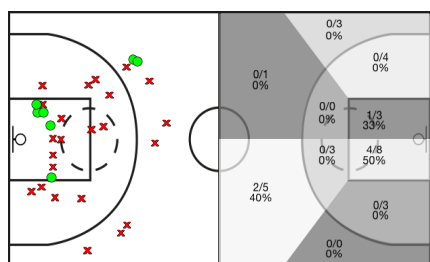

Platges De Mataró

5i	Dr.	JUGADORA	Min	Pts	Tirs 2	Tirs 3	Tirs lliures	REBOTS			TAPS			FALTES						
								T	RD	RO	Asis...	PR	PP	Fv	Co	Esx	Cm	Re	Vi	Va
	2	N Fuentes	02:58	1	0/0 0%	0/1 0%	1/2 50%	0	0	0	0	0	0	0	0	0	0	0/0	-1	
*	5	T Gomez	32:51	17	1/3 33%	4/4 100%	3/4 75%	6	3	3	2	0	3	1	0	0	2	3	0/0	21
*	6	S Fernandez	35:37	13	4/8 50%	1/3 33%	2/2 100%	10	7	3	0	0	2	1	0	0	1	0	0/0	15
	7	L Rubio	16:39	2	1/2 50%	0/3 0%	0/0 0%	4	2	2	2	2	0	0	0	1	3	0/0	8	
	8	E Murat	00:00	0	0/0 0%	0/0 0%	0/0 0%	0	0	0	0	0	0	0	0	0	0	0/0	0	
	9	L Torrent	00:00	0	0/0 0%	0/0 0%	0/0 0%	0	0	0	0	0	0	0	0	0	0	0/0	0	
	11	S Martinez	00:00	0	0/0 0%	0/0 0%	0/0 0%	0	0	0	0	0	0	0	0	0	0	0/0	0	
*	15	C Del Santo	38:37	4	2/9 22%	0/0 0%	0/0 0%	8	8	0	1	0	1	1	0	0	1	1	0/0	6
	17	T Hurtado	08:32	1	0/1 0%	0/0 0%	1/2 50%	3	2	1	1	1	1	0	0	1	3	0/0	5	
*	19	M Cordon	20:16	6	2/3 66%	0/1 0%	2/2 100%	1	1	0	3	0	2	0	0	2	1	0/0	5	
	20	S Lopez	21:44	5	0/1 0%	1/1 100%	2/2 100%	7	6	1	1	0	2	0	0	2	2	0/0	10	
*	23	S Dixon	22:46	17	4/13 30%	2/4 50%	3/3 100%	6	5	1	0	3	4	0	0	1	4	0/0	14	
		PDM	200:00	0	0/0 0%	0/0 0%	0/0 0%	0	0	0	0	0	0	0	0	0	1	0/1	1	
			200:00	66	14/40 35%	8/17 47%	14/17 82%	45	34	11	10	6	15	3	0	0	11	17	0/0	83

ASFE St. Fruitós A

1, 2 PART