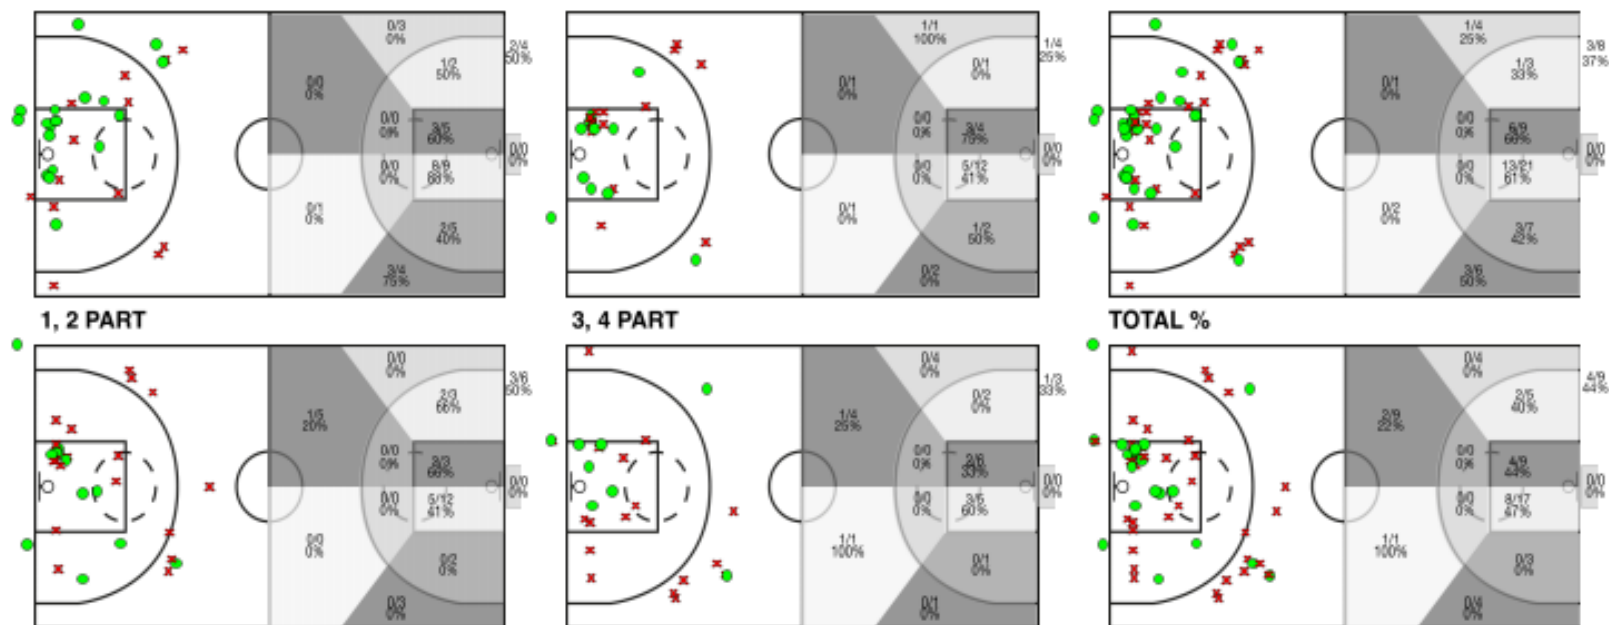

Granollers

Draft Gramanet

Granollers

P1	P2	P3	P4	T
24	18	10	18	70

Draft Gramanet

P1	P2	P3	P4	T
18	16	12	11	57